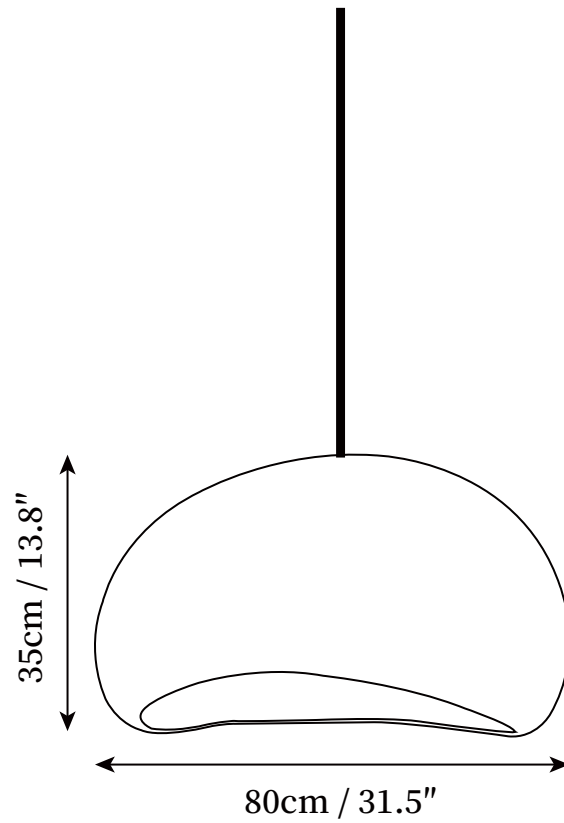

SPECIFICATION SHEET

SPECIFICATION DETAILS

*For custom options, consult factory for details

Fixture Dimensions	D 15.7" x H 5.9", D 23.6" x H 9.8", D 31.5" x H 13.8"
Light source	E26 or E27. (bulb not included).
Wattage	MAX 40W incandescent bulb or LED equivalent.
Voltage	AC 110-240V
Mounting	Hardwired.
Dimming	Compatible with dimmable bulbs (bulb not included)
Control method	Compatible with common wall switches (not included)
Finishes	Black.
Shade Details	Bright Dark Grey, Matte Dark Grey, Light Grey, Yellow.
Material	High Density Polyethylene, Metal.
Wire Length	The standard length of the cord is 59" (150 cm), the length is adjustable.