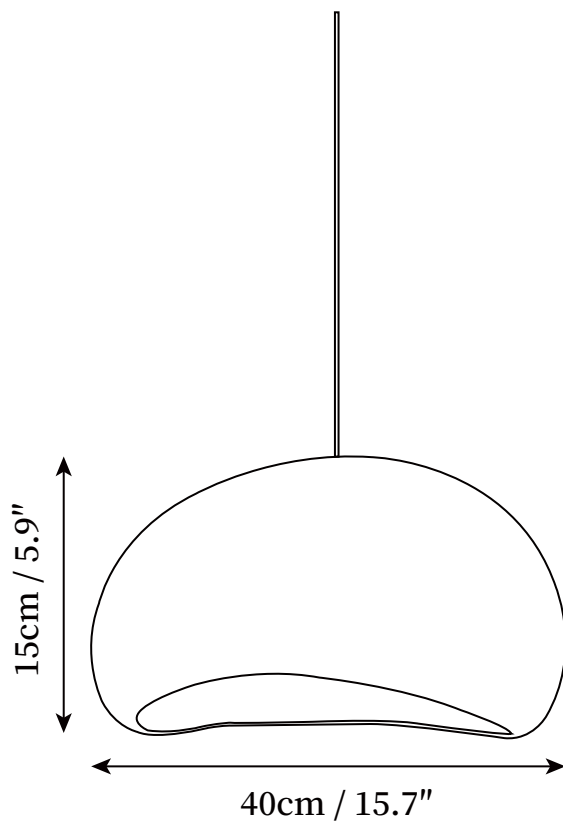

SPECIFICATION SHEET

SPECIFICATION DETAILS

*For custom options, consult factory for details

Fixture Dimensions	D 15.7" x H 5.9"
Light source	E26 or E27 (bulb not included)
Wattage	MAX 40W incandescent bulb or LED equivalent.
Voltage	AC 110-240V
Mounting	Hardwired.
Dimming	Compatible with dimmable bulbs (bulb not included)
Control method	Compatible with common wall switches(not included)
Finishes	Bright silver, Bright black
Shade Details	Bright silver, Bright black
Material	High Density Polyethylene, Metal.
Wire Length	The standard length of the suspended wire is 59 "(150 cm) and the length is adjustable.

SPECIFICATION SHEET

SPECIFICATION DETAILS

*For custom options, consult factory for details

Fixture Dimensions	D 23.6" x H 9.8"
Light source	E26 or E27 (bulb not included)
Wattage	MAX 40W incandescent bulb or LED equivalent.
Voltage	AC 110-240V
Mounting	Hardwired.
Dimming	Compatible with dimmable bulbs (bulb not included)
Control method	Compatible with common wall switches (not included)
Finishes	Bright silver, Bright black
Shade Details	Bright silver, Bright black
Material	High Density Polyethylene, Metal.
Wire Length	The standard length of the suspended wire is 59 "(150 cm) and the length is adjustable.

SPECIFICATION SHEET

SPECIFICATION DETAILS

*For custom options, consult factory for details

Fixture Dimensions	D 31.5" x H 13.8"
Light source	E26 or E27 (bulb not included)
Wattage	MAX 40W incandescent bulb or LED equivalent.
Voltage	AC 110-240V
Mounting	Hardwired.
Dimming	Compatible with dimmable bulbs (bulb not included)
Control method	Compatible with common wall switches(not included)
Finishes	Bright silver, Bright black
Shade Details	Bright silver, Bright black
Material	High Density Polyethylene, Metal.
Wire Length	The standard length of the suspended wire is 59 "(150 cm) and the length is adjustable.