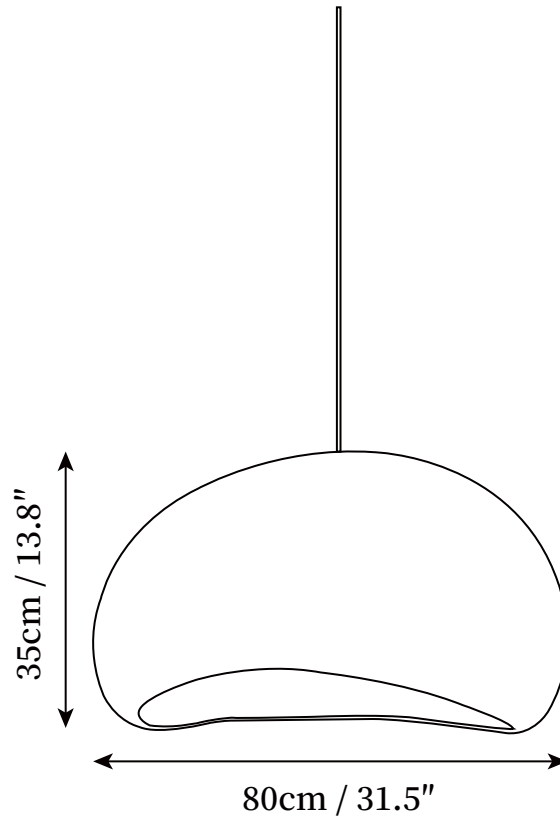

SPECIFICATION SHEET

SPECIFICATION DETAILS

*For custom options, consult factory for details

Fixture Dimensions	D 15.7" x H 5.9"
Light source	E26 or E27 (bulb not included)
Wattage	MAX 40W incandescent bulb or LED equivalent.
Voltage	AC 110-240V
Mounting	Hardwired.
Dimming	Compatible with dimmable bulbs (bulb not included)
Control method	Compatible with common wall switches(not included)
Finishes	Bright silver, Bright black
Shade Details	Bright silver, Bright black
Material	High Density Polyethylene, Metal.
Wire Length	The standard length of the suspended wire is 59 "(150 cm) and the length is adjustable.

SPECIFICATION SHEET

SPECIFICATION DETAILS

*For custom options, consult factory for details

Fixture Dimensions	D 23.6" x H 9.8"
Light source	E26 or E27 (bulb not included)
Wattage	MAX 40W incandescent bulb or LED equivalent.
Voltage	AC 110-240V
Mounting	Hardwired.
Dimming	Compatible with dimmable bulbs (bulb not included)
Control method	Compatible with common wall switches (not included)
Finishes	Bright silver, Bright black
Shade Details	Bright silver, Bright black
Material	High Density Polyethylene, Metal.
Wire Length	The standard length of the suspended wire is 59 "(150 cm) and the length is adjustable.

SPECIFICATION SHEET

SPECIFICATION DETAILS

*For custom options, consult factory for details

Fixture Dimensions	D 31.5" x H 13.8"
Light source	E26 or E27 (bulb not included)
Wattage	MAX 40W incandescent bulb or LED equivalent.
Voltage	AC 110-240V
Mounting	Hardwired.
Dimming	Compatible with dimmable bulbs (bulb not included)
Control method	Compatible with common wall switches(not included)
Finishes	Bright silver, Bright black
Shade Details	Bright silver, Bright black
Material	High Density Polyethylene, Metal.
Wire Length	The standard length of the suspended wire is 59 "(150 cm) and the length is adjustable.