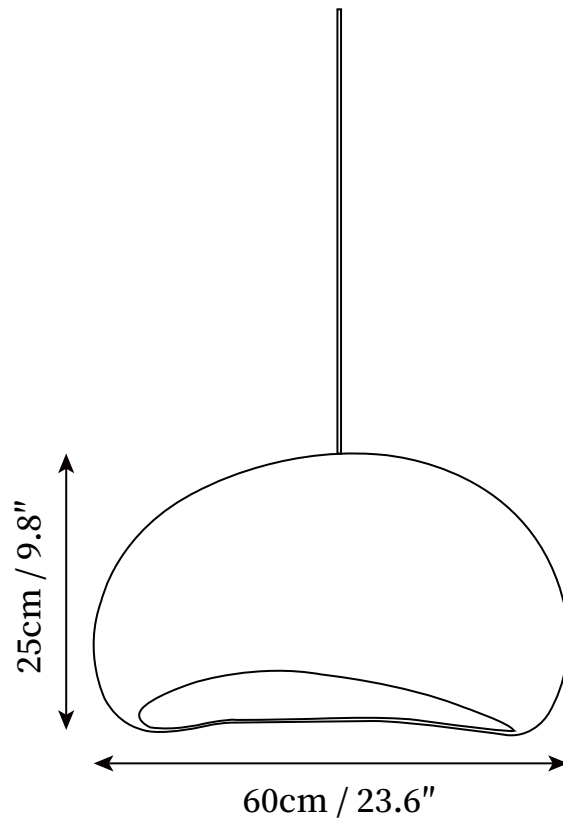

SPECIFICATION SHEET

SPECIFICATION DETAILS

*For custom options, consult factory for details

Fixture Dimensions	D 15.7" x H 5.9"
Light source	E26 or E27 (bulb not included)
Wattage	MAX 40W incandescent bulb or LED equivalent.
Voltage	AC 110-240V
Mounting	Hardwired.
Dimming	Compatible with dimmable bulbs (bulb not included)
Control method	Compatible with common wall switches(not included)
Finishes	Bright silver, Bright black
Shade Details	Bright silver, Bright black
Material	High Density Polyethylene, Metal.
Wire Length	The standard length of the suspended wire is 59 "(150 cm) and the length is adjustable.

SPECIFICATION SHEET

SPECIFICATION DETAILS

*For custom options, consult factory for details

Fixture Dimensions	D 23.6" x H 9.8"
Light source	E26 or E27 (bulb not included)
Wattage	MAX 40W incandescent bulb or LED equivalent.
Voltage	AC 110-240V
Mounting	Hardwired.
Dimming	Compatible with dimmable bulbs (bulb not included)
Control method	Compatible with common wall switches (not included)
Finishes	Bright silver, Bright black
Shade Details	Bright silver, Bright black
Material	High Density Polyethylene, Metal.
Wire Length	The standard length of the suspended wire is 59 "(150 cm) and the length is adjustable.

SPECIFICATION SHEET

SPECIFICATION DETAILS

*For custom options, consult factory for details

Fixture Dimensions	D 31.5" x H 13.8"
Light source	E26 or E27 (bulb not included)
Wattage	MAX 40W incandescent bulb or LED equivalent.
Voltage	AC 110-240V
Mounting	Hardwired.
Dimming	Compatible with dimmable bulbs (bulb not included)
Control method	Compatible with common wall switches(not included)
Finishes	Bright silver, Bright black
Shade Details	Bright silver, Bright black
Material	High Density Polyethylene, Metal.
Wire Length	The standard length of the suspended wire is 59 "(150 cm) and the length is adjustable.