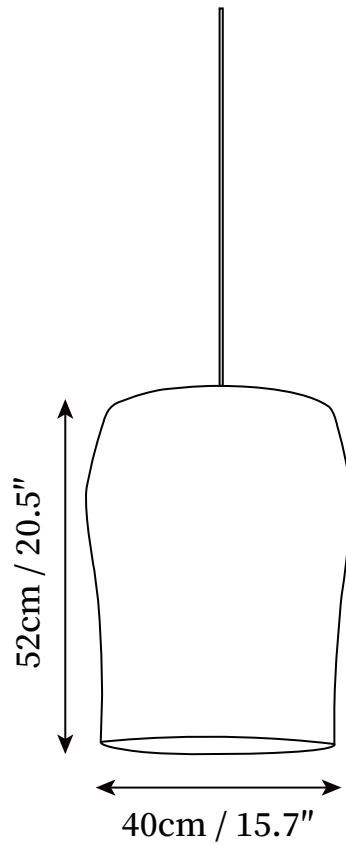

SPECIFICATION SHEET

SPECIFICATION DETAILS

*For custom options, consult factory for details

Fixture Dimensions	D 10.6" x H 20.9"
Light source	E27
Wattage	Max 60W
Voltage	AC 110-240V
Color Temperature	Based on the purchase of light bulbs
CRI(Ra)	80CRI
Mounting	Ceiling
Driver Required	NO
Optional Color Temps	Buy bulbs as needed
LED Rated Life	Based on bulb life (we do not supply bulbs)
Dimming	Dimming is not supported
Finishes	Grey & black
Shade Details	Grey & black
Material	High Density Polyethylene, Metal
Wire Length	59"
Wire Type	Black Coaxial Wire

SPECIFICATION SHEET

SPECIFICATION DETAILS

*For custom options, consult factory for details

Fixture Dimensions	D 15.7" x H 20.5"
Light source	E27
Wattage	Max 60W
Voltage	AC 110-240V
Color Temperature	Based on the purchase of light bulbs
CRI(Ra)	80CRI
Mounting	Ceiling
Driver Required	NO
Optional Color Temps	Buy bulbs as needed
LED Rated Life	Based on bulb life (we do not supply bulbs)
Dimming	Dimming is not supported
Finishes	Grey & black
Shade Details	Grey & black
Material	High Density Polyethylene, Metal
Wire Length	59"
Wire Type	Black Coaxial Wire

SPECIFICATION SHEET

SPECIFICATION DETAILS

*For custom options, consult factory for details

Fixture Dimensions	D 19.7" x H 25.6"
Light source	E27
Wattage	Max 60W
Voltage	AC 110-240V
Color Temperature	Based on the purchase of light bulbs
CRI(Ra)	80CRI
Mounting	Ceiling
Driver Required	NO
Optional Color Temps	Buy bulbs as needed
LED Rated Life	Based on bulb life (we do not supply bulbs)
Dimming	Dimming is not supported
Finishes	Grey & black
Shade Details	Grey & black
Material	High Density Polyethylene, Metal
Wire Length	59"
Wire Type	Black Coaxial Wire