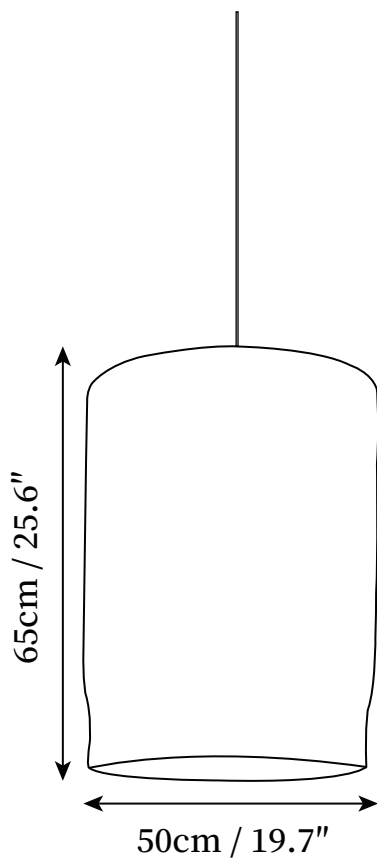

SPECIFICATION SHEET

SPECIFICATION DETAILS

*For custom options, consult factory for details

Fixture Dimensions	D 10.6" x H 20.9"
Light source	E27
Wattage	Max 60W
Voltage	AC 110-240V
Color Temperature	Based on the purchase of light bulbs
CRI(Ra)	80CRI
Mounting	Ceiling
Driver Required	NO
Optional Color Temps	Buy bulbs as needed
LED Rated Life	Based on bulb life (we do not supply bulbs)
Dimming	Dimming is not supported
Finishes	Grey & black
Shade Details	Grey & black
Material	High Density Polyethylene, Metal
Wire Length	59"
Wire Type	Black Coaxial Wire

SPECIFICATION SHEET

SPECIFICATION DETAILS

*For custom options, consult factory for details

Fixture Dimensions	D 15.7" x H 20.5"
Light source	E27
Wattage	Max 60W
Voltage	AC 110-240V
Color Temperature	Based on the purchase of light bulbs
CRI(Ra)	80CRI
Mounting	Ceiling
Driver Required	NO
Optional Color Temps	Buy bulbs as needed
LED Rated Life	Based on bulb life (we do not supply bulbs)
Dimming	Dimming is not supported
Finishes	Grey & black
Shade Details	Grey & black
Material	High Density Polyethylene, Metal
Wire Length	59"
Wire Type	Black Coaxial Wire

SPECIFICATION SHEET

SPECIFICATION DETAILS

*For custom options, consult factory for details

Fixture Dimensions	D 19.7" x H 25.6"
Light source	E27
Wattage	Max 60W
Voltage	AC 110-240V
Color Temperature	Based on the purchase of light bulbs
CRI(Ra)	80CRI
Mounting	Ceiling
Driver Required	NO
Optional Color Temps	Buy bulbs as needed
LED Rated Life	Based on bulb life (we do not supply bulbs)
Dimming	Dimming is not supported
Finishes	Grey & black
Shade Details	Grey & black
Material	High Density Polyethylene, Metal
Wire Length	59"
Wire Type	Black Coaxial Wire