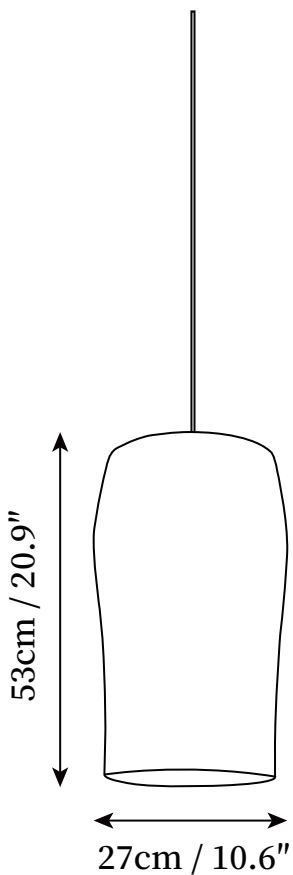

SPECIFICATION SHEET

SPECIFICATION DETAILS

*For custom options, consult factory for details

Fixture Dimensions	D 10.6" x H 20.9"
Light source	E27
Wattage	Max 60W
Voltage	AC 110-240V
Color Temperature	Based on the purchase of light bulbs
CRI(Ra)	80CRI
Mounting	Ceiling
Driver Required	NO
Optional Color Temps	Buy bulbs as needed
LED Rated Life	Based on bulb life (we do not supply bulbs)
Dimming	Dimming is not supported
Finishes	Grey & black
Shade Details	Grey & black
Material	High Density Polyethylene, Metal
Wire Length	59"
Wire Type	Black Coaxial Wire

SPECIFICATION SHEET

SPECIFICATION DETAILS

*For custom options, consult factory for details

Fixture Dimensions	D 15.7" x H 20.5"
Light source	E27
Wattage	Max 60W
Voltage	AC 110-240V
Color Temperature	Based on the purchase of light bulbs
CRI(Ra)	80CRI
Mounting	Ceiling
Driver Required	NO
Optional Color Temps	Buy bulbs as needed
LED Rated Life	Based on bulb life (we do not supply bulbs)
Dimming	Dimming is not supported
Finishes	Grey & black
Shade Details	Grey & black
Material	High Density Polyethylene, Metal
Wire Length	59"
Wire Type	Black Coaxial Wire

SPECIFICATION SHEET

SPECIFICATION DETAILS

*For custom options, consult factory for details

Fixture Dimensions	D 19.7" x H 25.6"
Light source	E27
Wattage	Max 60W
Voltage	AC 110-240V
Color Temperature	Based on the purchase of light bulbs
CRI(Ra)	80CRI
Mounting	Ceiling
Driver Required	NO
Optional Color Temps	Buy bulbs as needed
LED Rated Life	Based on bulb life (we do not supply bulbs)
Dimming	Dimming is not supported
Finishes	Grey & black
Shade Details	Grey & black
Material	High Density Polyethylene, Metal
Wire Length	59"
Wire Type	Black Coaxial Wire