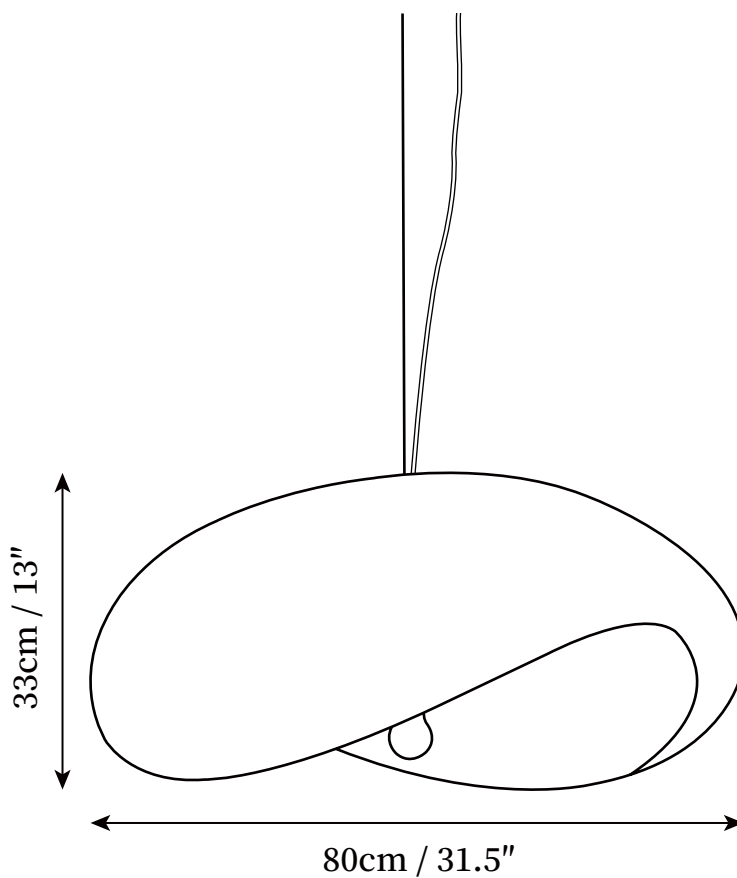

SPECIFICATION SHEET

SPECIFICATION DETAILS

*For custom options, consult factory for details

Fixture Dimensions	D 15.7" x H 6.7"
Light source	E26 or E27 (bulb not included)
Wattage	MAX 40W incandescent bulb or LED equivalent.
Voltage	AC 110-240V
Mounting	Hardwired.
Dimming	Compatible with dimmable bulbs (bulb not included)
Control method	Compatible with common wall switches (not included)
Finishes	White
Crystal Color	White
Material	High Density Polyethylene, Metal
Wire Length	The standard length of the suspended wire is 59 "(150 cm) and the length is adjustable.

SPECIFICATION SHEET

SPECIFICATION DETAILS

*For custom options, consult factory for details

Fixture Dimensions	D 23.6" x H 9.8"
Light source	E26 or E27 (bulb not included)
Wattage	MAX 40W incandescent bulb or LED equivalent.
Voltage	AC 110-240V
Mounting	Hardwired.
Dimming	Compatible with dimmable bulbs (bulb not included)
Control method	Compatible with common wall switches (not included)
Finishes	White
Crystal Color	White
Material	High Density Polyethylene, Metal
Wire Length	The standard length of the suspended wire is 59" (150 cm) and the length is adjustable.

SPECIFICATION SHEET

SPECIFICATION DETAILS

*For custom options, consult factory for details

Fixture Dimensions	D 31.5" x H 13"
Light source	E26 or E27 (bulb not included)
Wattage	MAX 40W incandescent bulb or LED equivalent.
Voltage	AC 110-240V
Mounting	Hardwired.
Dimming	Compatible with dimmable bulbs (bulb not included)
Control method	Compatible with common wall switches (not included)
Finishes	White
Crystal Color	White
Material	High Density Polyethylene, Metal
Wire Length	The standard length of the suspended wire is 59" (150 cm) and the length is adjustable.