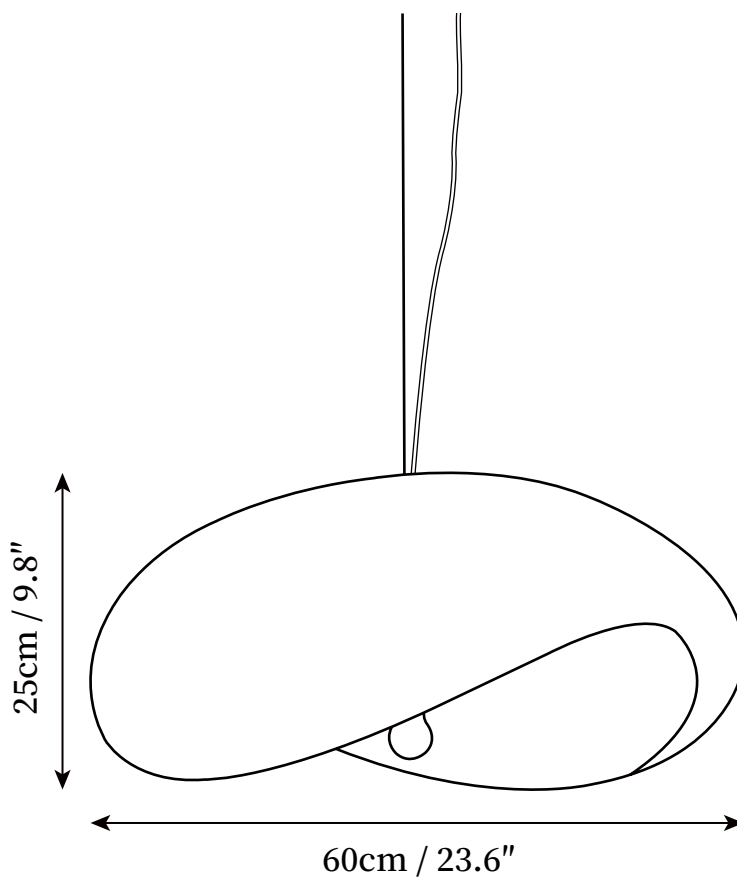

SPECIFICATION SHEET

SPECIFICATION DETAILS

*For custom options, consult factory for details

Fixture Dimensions	D 15.7" x H 6.7"
Light source	E26 or E27 (bulb not included)
Wattage	MAX 40W incandescent bulb or LED equivalent.
Voltage	AC 110-240V
Mounting	Hardwired.
Dimming	Compatible with dimmable bulbs (bulb not included)
Control method	Compatible with common wall switches (not included)
Finishes	White
Crystal Color	White
Material	High Density Polyethylene, Metal
Wire Length	The standard length of the suspended wire is 59 "(150 cm) and the length is adjustable.

SPECIFICATION SHEET

SPECIFICATION DETAILS

*For custom options, consult factory for details

Fixture Dimensions	D 23.6" x H 9.8"
Light source	E26 or E27 (bulb not included)
Wattage	MAX 40W incandescent bulb or LED equivalent.
Voltage	AC 110-240V
Mounting	Hardwired.
Dimming	Compatible with dimmable bulbs (bulb not included)
Control method	Compatible with common wall switches (not included)
Finishes	White
Crystal Color	White
Material	High Density Polyethylene, Metal
Wire Length	The standard length of the suspended wire is 59" (150 cm) and the length is adjustable.

SPECIFICATION SHEET

SPECIFICATION DETAILS

*For custom options, consult factory for details

Fixture Dimensions	D 31.5" x H 13"
Light source	E26 or E27 (bulb not included)
Wattage	MAX 40W incandescent bulb or LED equivalent.
Voltage	AC 110-240V
Mounting	Hardwired.
Dimming	Compatible with dimmable bulbs (bulb not included)
Control method	Compatible with common wall switches (not included)
Finishes	White
Crystal Color	White
Material	High Density Polyethylene, Metal
Wire Length	The standard length of the suspended wire is 59" (150 cm) and the length is adjustable.