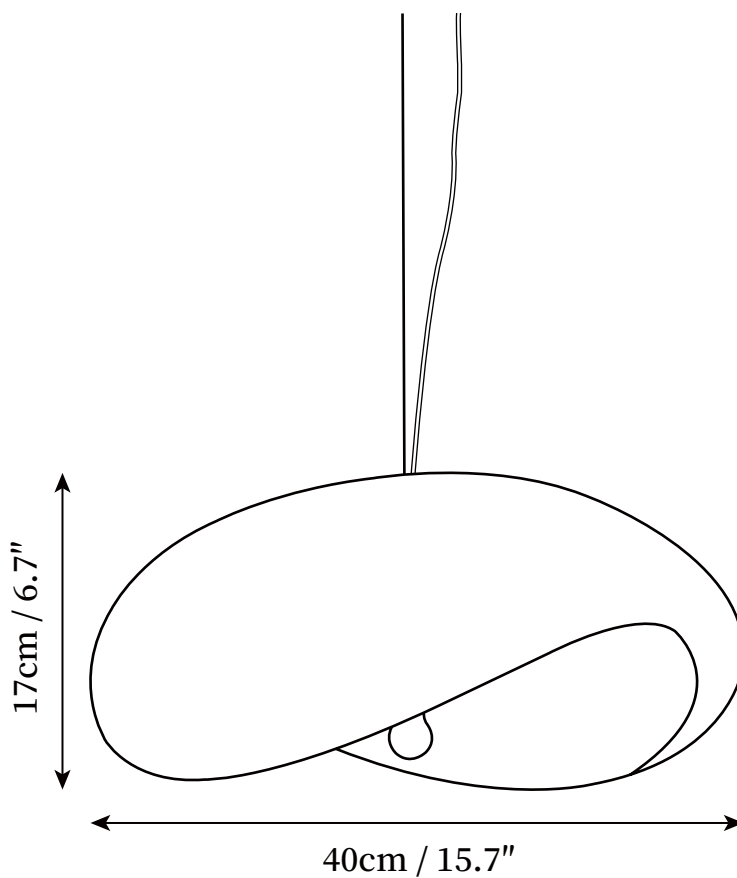

SPECIFICATION SHEET

SPECIFICATION DETAILS

*For custom options, consult factory for details

Fixture Dimensions	D 15.7" x H 6.7"
Light source	E26 or E27 (bulb not included)
Wattage	MAX 40W incandescent bulb or LED equivalent.
Voltage	AC 110-240V
Mounting	Hardwired.
Dimming	Compatible with dimmable bulbs (bulb not included)
Control method	Compatible with common wall switches (not included)
Finishes	White
Crystal Color	White
Material	High Density Polyethylene, Metal
Wire Length	The standard length of the suspended wire is 59 "(150 cm) and the length is adjustable.

SPECIFICATION SHEET

SPECIFICATION DETAILS

*For custom options, consult factory for details

Fixture Dimensions	D 23.6" x H 9.8"
Light source	E26 or E27 (bulb not included)
Wattage	MAX 40W incandescent bulb or LED equivalent.
Voltage	AC 110-240V
Mounting	Hardwired.
Dimming	Compatible with dimmable bulbs (bulb not included)
Control method	Compatible with common wall switches (not included)
Finishes	White
Crystal Color	White
Material	High Density Polyethylene, Metal
Wire Length	The standard length of the suspended wire is 59" (150 cm) and the length is adjustable.

SPECIFICATION SHEET

SPECIFICATION DETAILS

*For custom options, consult factory for details

Fixture Dimensions	D 31.5" x H 13"
Light source	E26 or E27 (bulb not included)
Wattage	MAX 40W incandescent bulb or LED equivalent.
Voltage	AC 110-240V
Mounting	Hardwired.
Dimming	Compatible with dimmable bulbs (bulb not included)
Control method	Compatible with common wall switches (not included)
Finishes	White
Crystal Color	White
Material	High Density Polyethylene, Metal
Wire Length	The standard length of the suspended wire is 59" (150 cm) and the length is adjustable.