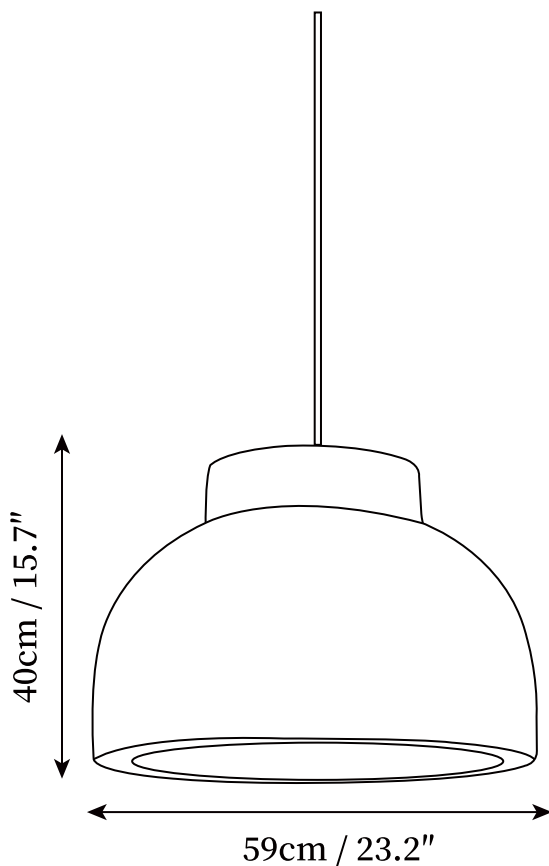

SPECIFICATION SHEET

SPECIFICATION DETAILS

*For custom options, consult factory for details

Fixture Dimensions	D 11.8" x H 7.9", D 15.4" x H 10.6", D 23.2" x H 15.7"
Light source	E26 or E27. (bulb not included).
Wattage	MAX 40W incandescent bulb or LED equivalent.
Voltage	AC 110-240V
Mounting	Hardwired.
Dimming	Compatible with dimmable bulbs (bulb not included)
Control method	Compatible with common wall switches (not included)
Finishes	Black.
Shade Details	Green, Yellow, Beige.
Material	High Density Polyethylene, Metal.
Wire Length	The standard length of the cord is 59" (150 cm), the length is adjustable.
