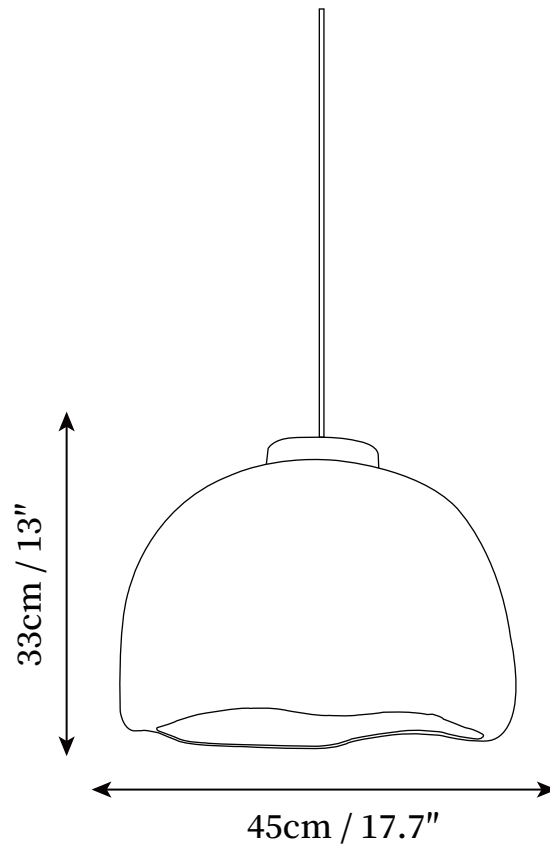

SPECIFICATION SHEET

SPECIFICATION DETAILS

*For custom options, consult factory for details

| | |
|-----------------------------|---|
| Fixture Dimensions | D 13.8" x H 10.2", D 17.7" x H 13", D 23.6" x H 17.3" |
| Light source | E27 |
| Wattage | Max 60W |
| Voltage | AC 110-240V |
| Color Temperature | Based on the purchase of light bulbs |
| CRI(Ra) | 80CRI |
| Mounting | Ceiling |
| Driver Required | NO |
| Optional Color Temps | Buy bulbs as needed |
| LED Rated Life | Based on bulb life (we do not supply bulbs) |
| Dimming | Dimming is not supported |
| Finishes | Light Grey, Dark Grey, Brown |
| Shade Details | Light Grey, Dark Grey, Brown |
| Material | High Density Polyethylene, Metal |
| Wire Length | 59" |
| Wire Type | Black Coaxial Wire |