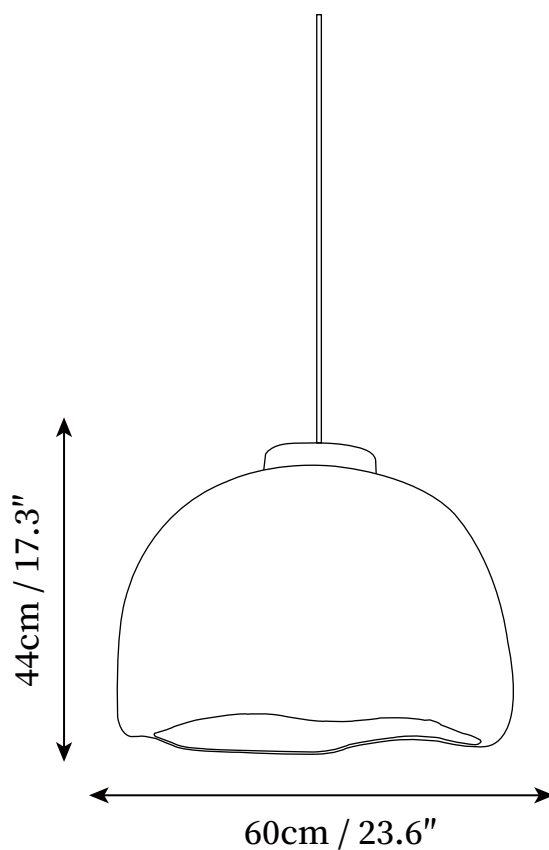

## SPECIFICATION DETAILS

\*For custom options, consult factory for details

<b>Fixture Dimensions</b>	D 13.8" x H 10.2"
<b>Light source</b>	E26 or E27 (bulb not included)
<b>Wattage</b>	MAX 40W incandescent bulb or LED equivalent.
<b>Voltage</b>	AC 110-240V
<b>Mounting</b>	Hardwired.
<b>Dimming</b>	Compatible with dimmable bulbs (bulb not included)
<b>Control method</b>	Compatible with common wall switches (not included)
<b>Finishes</b>	Grey, Brown
<b>Shade Details</b>	Grey, Brown
<b>Material</b>	High Density Polyethylene, Metal.
<b>Wire Length</b>	The standard length of the suspended wire is 59" (150 cm) and the length is adjustable.

## SPECIFICATION DETAILS

\*For custom options, consult factory for details

<b>Fixture Dimensions</b>	D 17.7" x H 13"
<b>Light source</b>	E26 or E27 (bulb not included)
<b>Wattage</b>	MAX 40W incandescent bulb or LED equivalent.
<b>Voltage</b>	AC 110-240V
<b>Mounting</b>	Hardwired.
<b>Dimming</b>	Compatible with dimmable bulbs (bulb not included)
<b>Control method</b>	Compatible with common wall switches (not included)
<b>Finishes</b>	Grey, Brown
<b>Shade Details</b>	Grey, Brown
<b>Material</b>	High Density Polyethylene, Metal.
<b>Wire Length</b>	The standard length of the suspended wire is 59 "(150 cm) and the length is adjustable.

## SPECIFICATION DETAILS

\*For custom options, consult factory for details

<b>Fixture Dimensions</b>	D 23.6" x H 17.3"
<b>Light source</b>	E26 or E27 (bulb not included)
<b>Wattage</b>	MAX 40W incandescent bulb or LED equivalent.
<b>Voltage</b>	AC 110-240V
<b>Mounting</b>	Hardwired.
<b>Dimming</b>	Compatible with dimmable bulbs (bulb not included)
<b>Control method</b>	Compatible with common wall switches (not included)
<b>Finishes</b>	Grey, Brown
<b>Shade Details</b>	Grey, Brown
<b>Material</b>	High Density Polyethylene, Metal.
<b>Wire Length</b>	The standard length of the suspended wire is 59" (150 cm) and the length is adjustable.