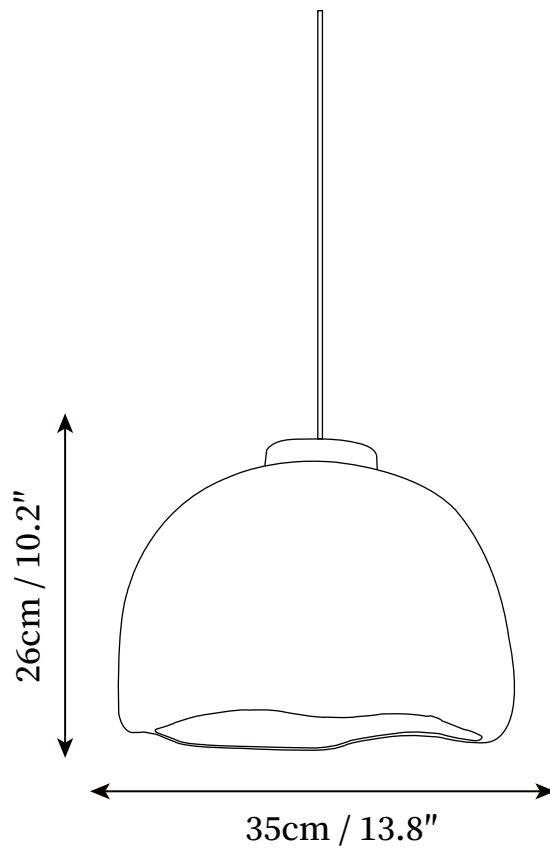

## SPECIFICATION DETAILS

\*For custom options, consult factory for details

<b>Fixture Dimensions</b>	D 13.8" x H 10.2"
<b>Light source</b>	E26 or E27 (bulb not included)
<b>Wattage</b>	MAX 40W incandescent bulb or LED equivalent.
<b>Voltage</b>	AC 110-240V
<b>Mounting</b>	Hardwired.
<b>Dimming</b>	Compatible with dimmable bulbs (bulb not included)
<b>Control method</b>	Compatible with common wall switches (not included)
<b>Finishes</b>	Grey, Brown
<b>Shade Details</b>	Grey, Brown
<b>Material</b>	High Density Polyethylene, Metal.
<b>Wire Length</b>	The standard length of the suspended wire is 59" (150 cm) and the length is adjustable.

## SPECIFICATION DETAILS

\*For custom options, consult factory for details

<b>Fixture Dimensions</b>	D 17.7" x H 13"
<b>Light source</b>	E26 or E27 (bulb not included)
<b>Wattage</b>	MAX 40W incandescent bulb or LED equivalent.
<b>Voltage</b>	AC 110-240V
<b>Mounting</b>	Hardwired.
<b>Dimming</b>	Compatible with dimmable bulbs (bulb not included)
<b>Control method</b>	Compatible with common wall switches (not included)
<b>Finishes</b>	Grey, Brown
<b>Shade Details</b>	Grey, Brown
<b>Material</b>	High Density Polyethylene, Metal.
<b>Wire Length</b>	The standard length of the suspended wire is 59 "(150 cm) and the length is adjustable.

## SPECIFICATION DETAILS

\*For custom options, consult factory for details

<b>Fixture Dimensions</b>	D 23.6" x H 17.3"
<b>Light source</b>	E26 or E27 (bulb not included)
<b>Wattage</b>	MAX 40W incandescent bulb or LED equivalent.
<b>Voltage</b>	AC 110-240V
<b>Mounting</b>	Hardwired.
<b>Dimming</b>	Compatible with dimmable bulbs (bulb not included)
<b>Control method</b>	Compatible with common wall switches (not included)
<b>Finishes</b>	Grey, Brown
<b>Shade Details</b>	Grey, Brown
<b>Material</b>	High Density Polyethylene, Metal.
<b>Wire Length</b>	The standard length of the suspended wire is 59" (150 cm) and the length is adjustable.