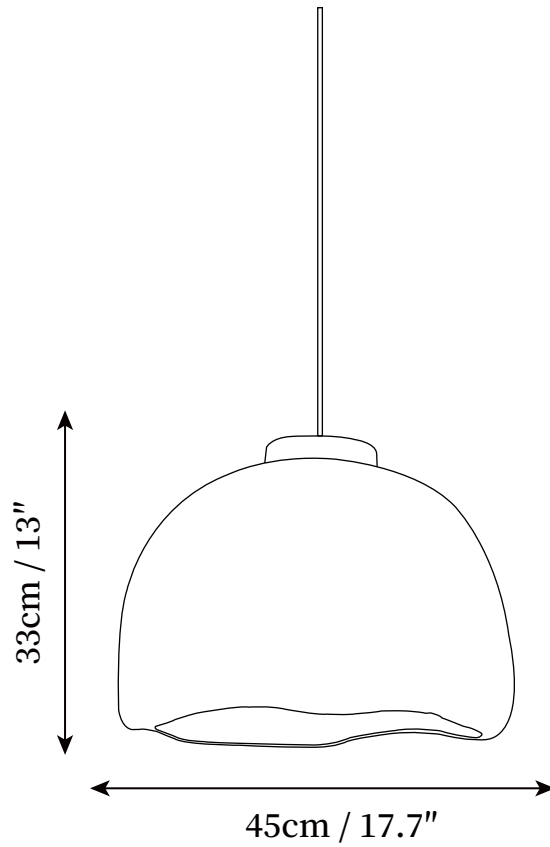

## SPECIFICATION DETAILS

\*For custom options, consult factory for details

<b>Fixture Dimensions</b>	D 13.8" x H 10.2"
<b>Light source</b>	E26 or E27 (bulb not included)
<b>Wattage</b>	MAX 40W incandescent bulb or LED equivalent.
<b>Voltage</b>	AC 110-240V
<b>Mounting</b>	Hardwired.
<b>Dimming</b>	Compatible with dimmable bulbs (bulb not included)
<b>Control method</b>	Compatible with common wall switches (not included)
<b>Finishes</b>	Grey, Brown
<b>Shade Details</b>	Grey, Brown
<b>Material</b>	High Density Polyethylene, Metal.
<b>Wire Length</b>	The standard length of the suspended wire is 59" (150 cm) and the length is adjustable.

## SPECIFICATION DETAILS

\*For custom options, consult factory for details

<b>Fixture Dimensions</b>	D 17.7" x H 13"
<b>Light source</b>	E26 or E27 (bulb not included)
<b>Wattage</b>	MAX 40W incandescent bulb or LED equivalent.
<b>Voltage</b>	AC 110-240V
<b>Mounting</b>	Hardwired.
<b>Dimming</b>	Compatible with dimmable bulbs (bulb not included)
<b>Control method</b>	Compatible with common wall switches (not included)
<b>Finishes</b>	Grey, Brown
<b>Shade Details</b>	Grey, Brown
<b>Material</b>	High Density Polyethylene, Metal.
<b>Wire Length</b>	The standard length of the suspended wire is 59 "(150 cm) and the length is adjustable.

## SPECIFICATION DETAILS

\*For custom options, consult factory for details

<b>Fixture Dimensions</b>	D 23.6" x H 17.3"
<b>Light source</b>	E26 or E27 (bulb not included)
<b>Wattage</b>	MAX 40W incandescent bulb or LED equivalent.
<b>Voltage</b>	AC 110-240V
<b>Mounting</b>	Hardwired.
<b>Dimming</b>	Compatible with dimmable bulbs (bulb not included)
<b>Control method</b>	Compatible with common wall switches (not included)
<b>Finishes</b>	Grey, Brown
<b>Shade Details</b>	Grey, Brown
<b>Material</b>	High Density Polyethylene, Metal.
<b>Wire Length</b>	The standard length of the suspended wire is 59" (150 cm) and the length is adjustable.