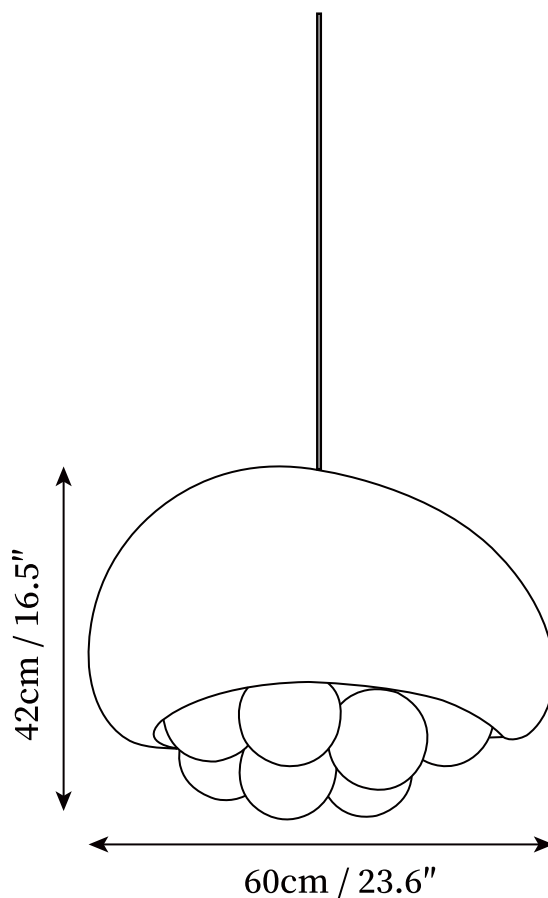

## SPECIFICATION DETAILS

\*For custom options, consult factory for details

<b>Fixture Dimensions</b>	D 17.7" x H 11.8, D 23.6" x H 16.5"
<b>Light source</b>	G9. (bulb not included).
<b>Wattage</b>	~ 5W incandescent bulb or LED equivalent.
<b>Voltage</b>	AC 110-240V
<b>Mounting</b>	Hardwired.
<b>Dimming</b>	Compatible with dimmable bulbs (bulb not included)
<b>Control method</b>	Compatible with common wall switches (not included)
<b>Finishes</b>	White, Black, Grey.
<b>Shade Details</b>	White, Black, Grey.
<b>Material</b>	High Density Polyethylene, Metal, Glass
<b>Wire Length</b>	The standard length of the cord is 59" (150 cm), the length is adjustable.