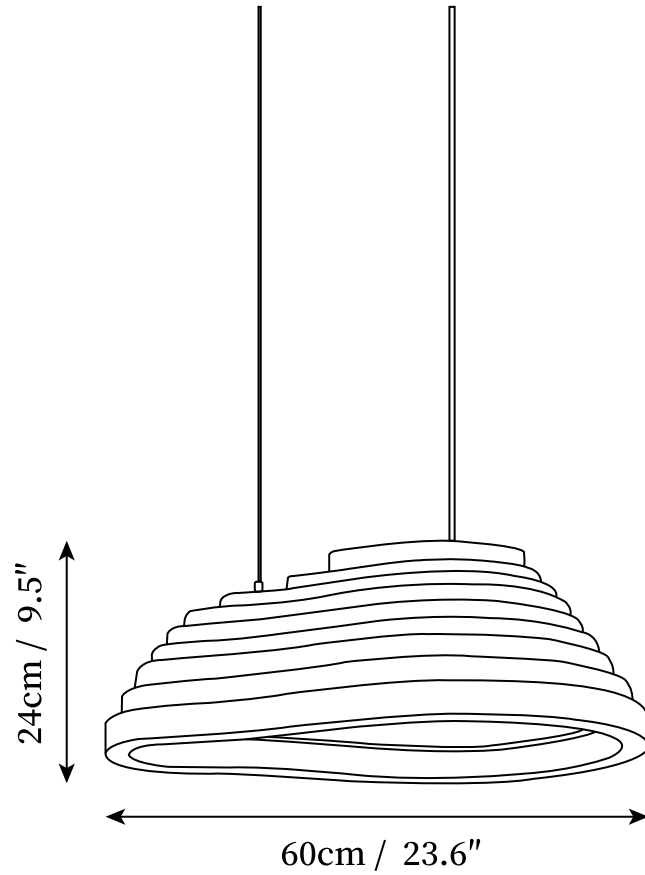

SPECIFICATION SHEET

SPECIFICATION DETAILS

*For custom options, consult factory for details

Fixture Dimensions	D 23.6" x H 9.5"
Light source	E26 or E27 (bulb not included)
Wattage	MAX 40W incandescent bulb or LED equivalent.
Voltage	AC 110-240V
Mounting	Hardwired.
Dimming	Compatible with dimmable bulbs (bulb not included)
Control method	Compatible with common wall switches(not included)
Finishes	white
Shade Details	white
Material	Resin, Metal
Wire Length	The standard length of the suspended wire is 59 "(150 cm) and the length is adjustable.

SPECIFICATION SHEET

SPECIFICATION DETAILS

*For custom options, consult factory for details

Fixture Dimensions	D 39.4" x H 10.6"
Light source	E26 or E27 (bulb not included)
Wattage	MAX 40W incandescent bulb or LED equivalent.
Voltage	AC 110-240V
Mounting	Hardwired.
Dimming	Compatible with dimmable bulbs (bulb not included)
Control method	Compatible with common wall switches (not included)
Finishes	white
Shade Details	white
Material	Resin, Metal
Wire Length	The standard length of the suspended wire is 59 "(150 cm) and the length is adjustable.