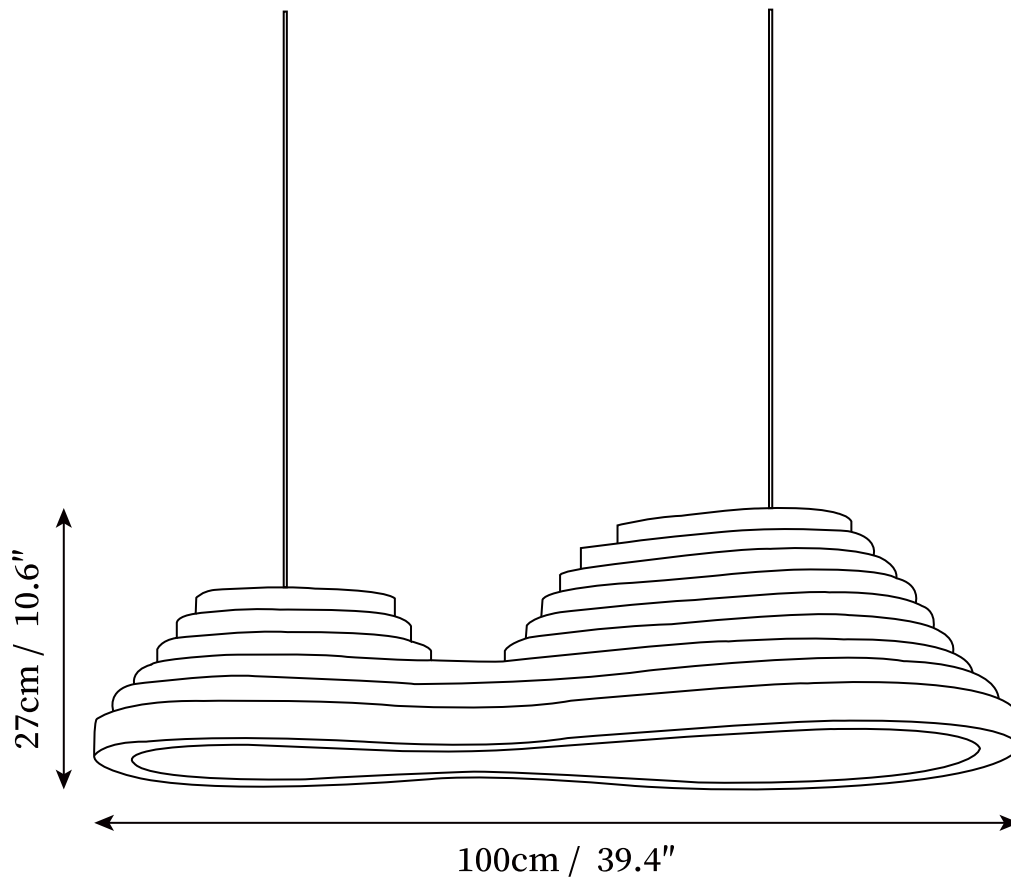

SPECIFICATION SHEET

SPECIFICATION DETAILS

*For custom options, consult factory for details

Fixture Dimensions	D 23.6" x H 9.5"
Light source	E26 or E27 (bulb not included)
Wattage	MAX 40W incandescent bulb or LED equivalent.
Voltage	AC 110-240V
Mounting	Hardwired.
Dimming	Compatible with dimmable bulbs (bulb not included)
Control method	Compatible with common wall switches(not included)
Finishes	white
Shade Details	white
Material	Resin, Metal
Wire Length	The standard length of the suspended wire is 59 "(150 cm) and the length is adjustable.

SPECIFICATION SHEET

SPECIFICATION DETAILS

*For custom options, consult factory for details

Fixture Dimensions	D 39.4" x H 10.6"
Light source	E26 or E27 (bulb not included)
Wattage	MAX 40W incandescent bulb or LED equivalent.
Voltage	AC 110-240V
Mounting	Hardwired.
Dimming	Compatible with dimmable bulbs (bulb not included)
Control method	Compatible with common wall switches (not included)
Finishes	white
Shade Details	white
Material	Resin, Metal
Wire Length	The standard length of the suspended wire is 59 "(150 cm) and the length is adjustable.