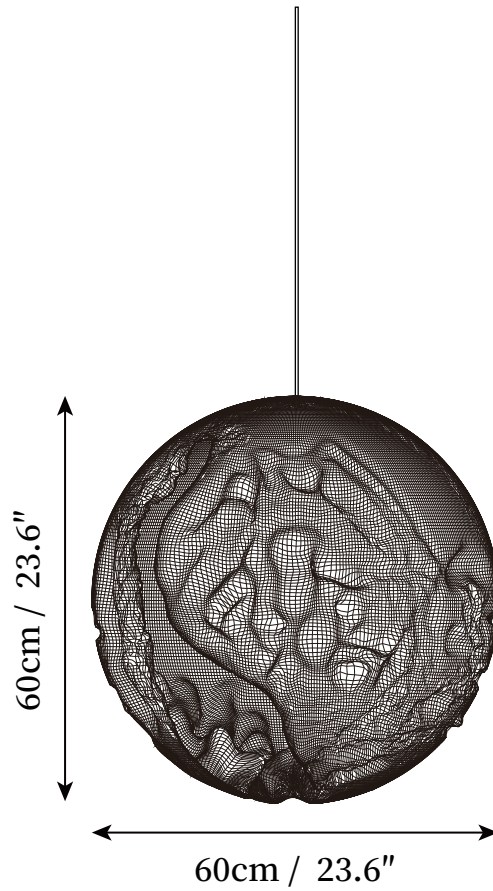

SPECIFICATION SHEET

SPECIFICATION DETAILS

*For custom options, consult factory for details

Fixture Dimensions	D 11.8" x H 18.1", D 15.7" x H 15.7", D 23.6" x H 23.6"
Light source	E27
Wattage	Max 60W
Voltage	AC 110-240V
Color Temperature	Based on the purchase of light bulbs
CRI(Ra)	80CRI
Mounting	Ceiling
Driver Required	NO
Optional Color Temps	Buy bulbs as needed
LED Rated Life	Based on bulb life (we do not supply bulbs)
Dimming	Dimming is not supported
Finishes	Grey
Shade Details	Grey
Material	High Density Polyethylene, Metal
Wire Length	59"
Wire Type	Black Coaxial Wire