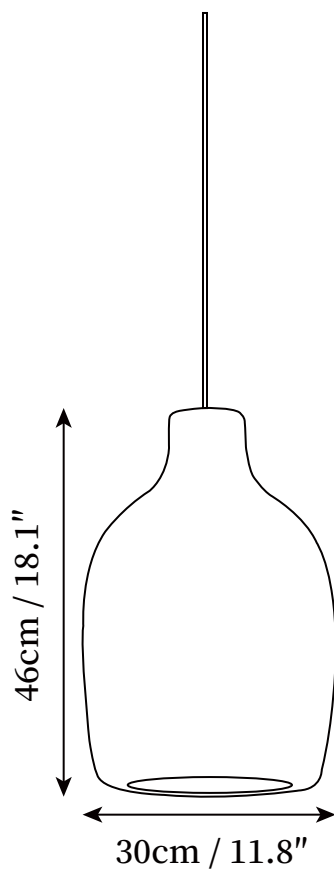

SPECIFICATION SHEET

SPECIFICATION DETAILS

*For custom options, consult factory for details

Fixture Dimensions	D 11.8" x H 18.1"
Light source	E26 or E27 (bulb not included)
Wattage	MAX 40W incandescent bulb or LED equivalent.
Voltage	AC 110-240V
Mounting	Hardwired.
Dimming	Compatible with dimmable bulbs (bulb not included)
Control method	Compatible with common wall switches (not included)
Finishes	Grey, Brown
Glass color	Grey, Brown
Material	High Density Polyethylene, Metal
Wire Length	The standard length of the suspended wire is 59 "(150 cm) and the length is adjustable.