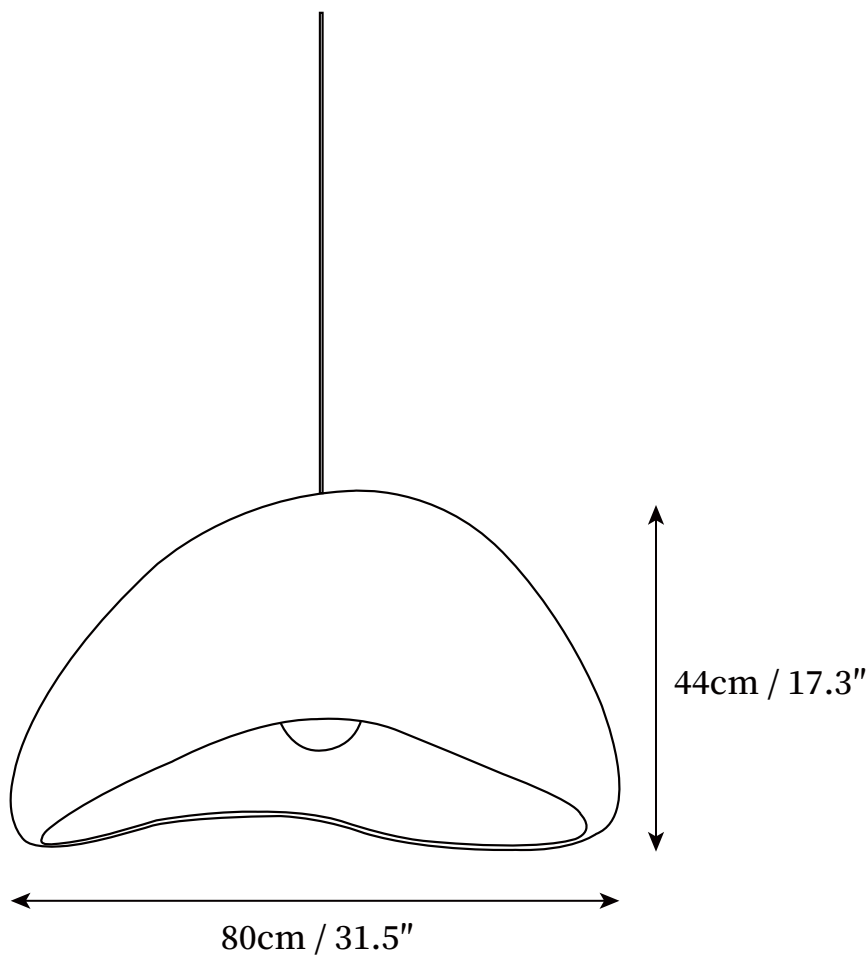

SPECIFICATION SHEET

SPECIFICATION DETAILS

*For custom options, consult factory for details

Fixture Dimensions	D 31.5" x H 17.3"
Light source	E26 or E27 (bulb not included).
Wattage	MAX 40W incandescent bulb or LED equivalent.
Voltage	AC 110-240V
Mounting	Hardwired.
Dimming	Compatible with dimmable bulbs (bulb not included)
Control method	Compatible with common wall switches (not included)
Finishes	Grey, White.
Shade Details	Grey, White.
Material	High density polystyrene, Metal.
Wire Length	The standard length of the cord is 59" (150 cm), the length is adjustable.