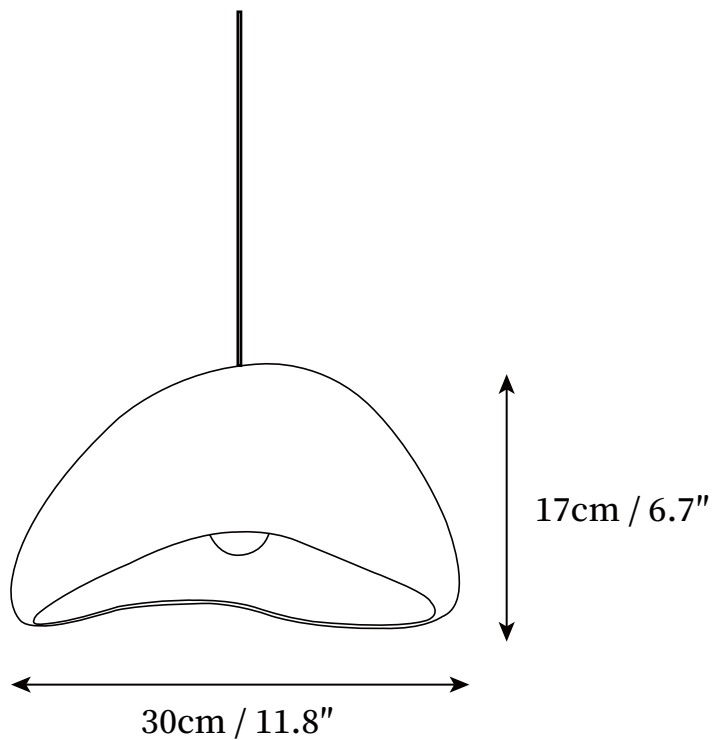

SPECIFICATION SHEET

SPECIFICATION DETAILS

*For custom options, consult factory for details

Fixture Dimensions	D 11.8" x H 6.7"
Light source	E26 or E27 (bulb not included).
Wattage	MAX 40W incandescent bulb or LED equivalent.
Voltage	AC 110-240V
Mounting	Hardwired.
Dimming	Compatible with dimmable bulbs (bulb not included)
Control method	Compatible with common wall switches (not included)
Finishes	Grey, White.
Shade Details	Grey, White.
Material	High density polystyrene, Metal.
Wire Length	The standard length of the cord is 59" (150 cm), the length is adjustable.

SPECIFICATION SHEET

SPECIFICATION DETAILS

*For custom options, consult factory for details

Fixture Dimensions	D 15.7" x H 8.7"
Light source	E26 or E27 (bulb not included).
Wattage	MAX 40W incandescent bulb or LED equivalent.
Voltage	AC 110-240V
Mounting	Hardwired.
Dimming	Compatible with dimmable bulbs (bulb not included)
Control method	Compatible with common wall switches (not included)
Finishes	Grey, White.
Shade Details	Grey, White.
Material	High density polystyrene, Metal.
Wire Length	The standard length of the cord is 59" (150 cm), the length is adjustable.

SPECIFICATION SHEET

SPECIFICATION DETAILS

*For custom options, consult factory for details

Fixture Dimensions	D 19.7" x H 11"
Light source	E26 or E27 (bulb not included).
Wattage	MAX 40W incandescent bulb or LED equivalent.
Voltage	AC 110-240V
Mounting	Hardwired.
Dimming	Compatible with dimmable bulbs (bulb not included)
Control method	Compatible with common wall switches (not included)
Finishes	Grey, White.
Shade Details	Grey, White.
Material	High density polystyrene, Metal.
Wire Length	The standard length of the cord is 59" (150 cm), the length is adjustable.