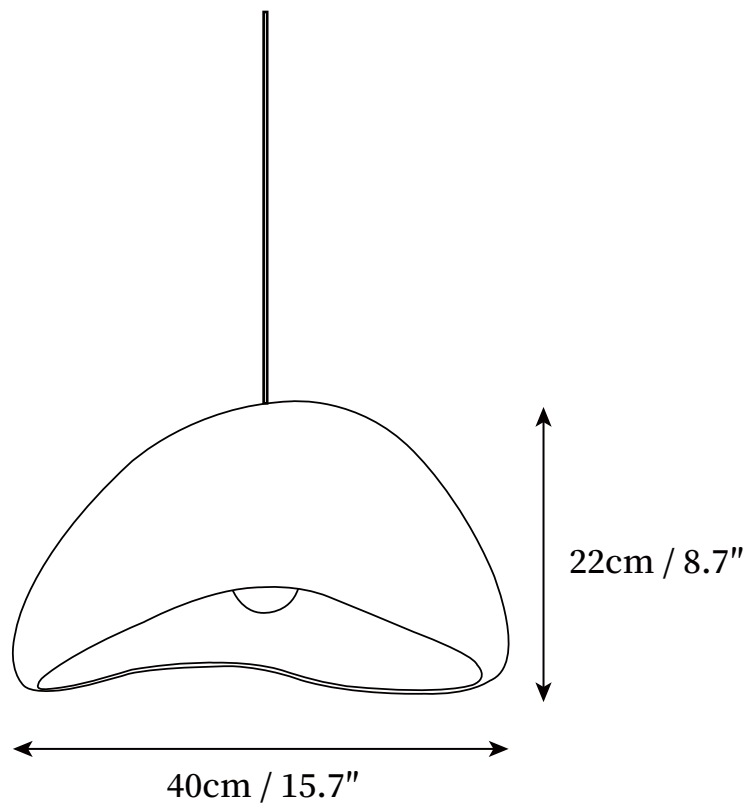

SPECIFICATION SHEET

SPECIFICATION DETAILS

*For custom options, consult factory for details

Fixture Dimensions	D 11.8" x H 6.7"
Light source	E26 or E27 (bulb not included).
Wattage	MAX 40W incandescent bulb or LED equivalent.
Voltage	AC 110-240V
Mounting	Hardwired.
Dimming	Compatible with dimmable bulbs (bulb not included)
Control method	Compatible with common wall switches (not included)
Finishes	Grey, White.
Shade Details	Grey, White.
Material	High density polystyrene, Metal.
Wire Length	The standard length of the cord is 59" (150 cm), the length is adjustable.

SPECIFICATION SHEET

SPECIFICATION DETAILS

*For custom options, consult factory for details

Fixture Dimensions	D 15.7" x H 8.7"
Light source	E26 or E27 (bulb not included).
Wattage	MAX 40W incandescent bulb or LED equivalent.
Voltage	AC 110-240V
Mounting	Hardwired.
Dimming	Compatible with dimmable bulbs (bulb not included)
Control method	Compatible with common wall switches (not included)
Finishes	Grey, White.
Shade Details	Grey, White.
Material	High density polystyrene, Metal.
Wire Length	The standard length of the cord is 59" (150 cm), the length is adjustable.

SPECIFICATION SHEET

SPECIFICATION DETAILS

*For custom options, consult factory for details

Fixture Dimensions	D 19.7" x H 11"
Light source	E26 or E27 (bulb not included).
Wattage	MAX 40W incandescent bulb or LED equivalent.
Voltage	AC 110-240V
Mounting	Hardwired.
Dimming	Compatible with dimmable bulbs (bulb not included)
Control method	Compatible with common wall switches (not included)
Finishes	Grey, White.
Shade Details	Grey, White.
Material	High density polystyrene, Metal.
Wire Length	The standard length of the cord is 59" (150 cm), the length is adjustable.