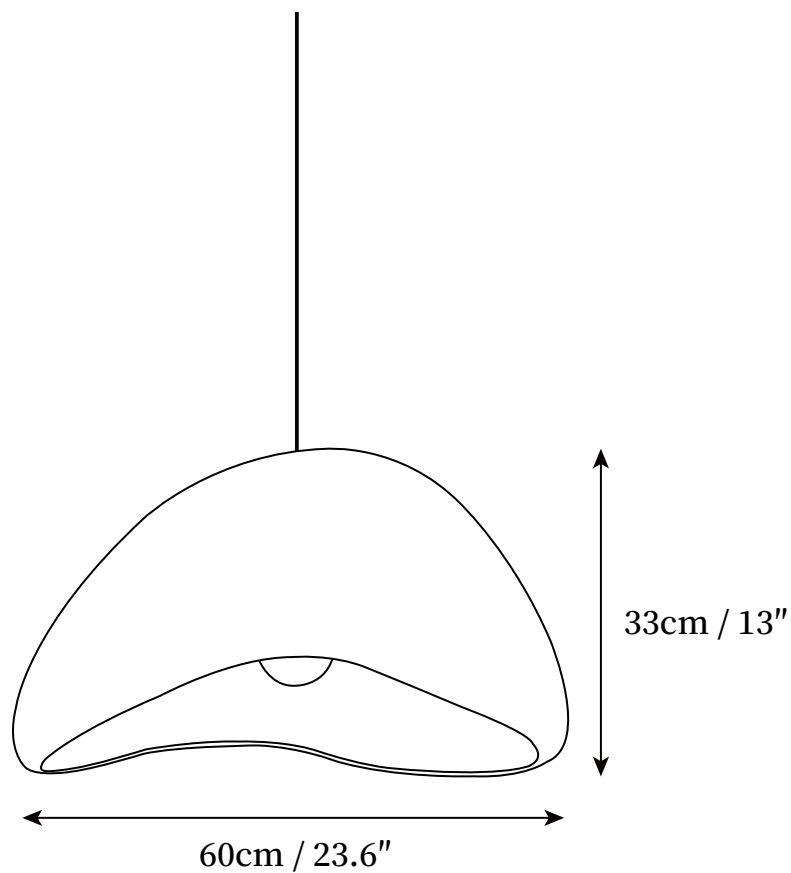

SPECIFICATION SHEET

SPECIFICATION DETAILS

*For custom options, consult factory for details

Fixture Dimensions	D 23.6" x H 13"
Light source	E26 or E27 (bulb not included).
Wattage	MAX 40W incandescent bulb or LED equivalent.
Voltage	AC 110-240V
Mounting	Hardwired.
Dimming	Compatible with dimmable bulbs (bulb not included)
Control method	Compatible with common wall switches (not included)
Finishes	Grey, White.
Shade Details	Grey, White.
Material	High density polystyrene, Metal.
Wire Length	The standard length of the cord is 59" (150 cm), the length is adjustable.