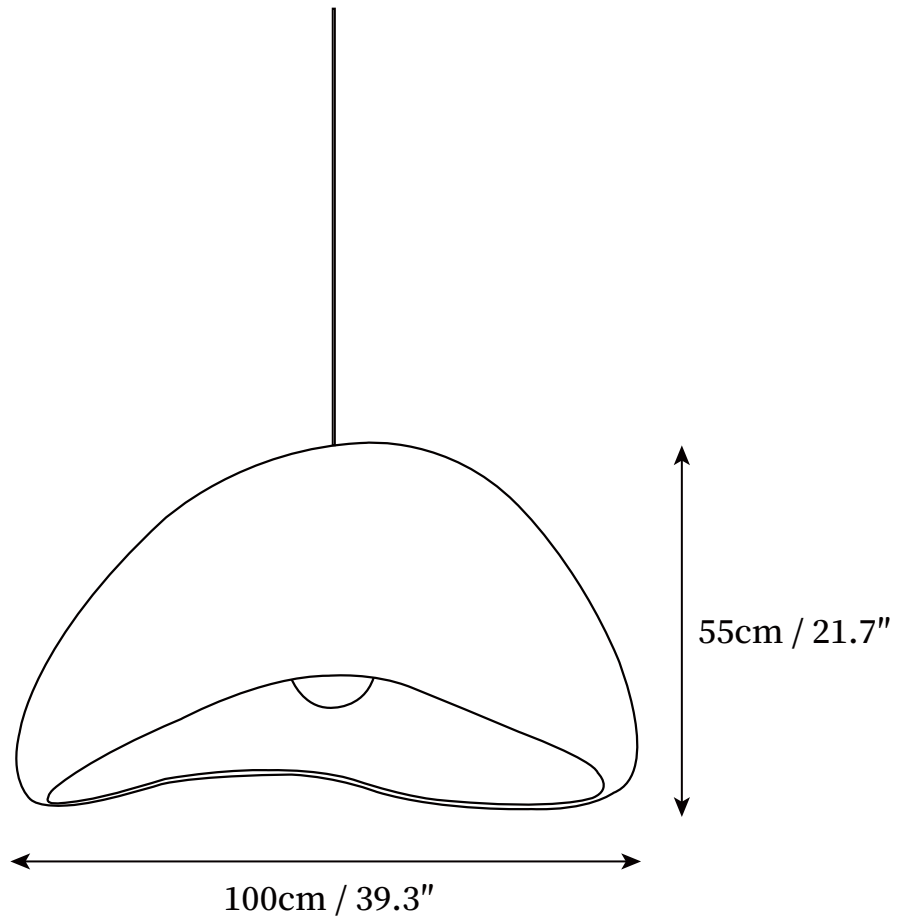

SPECIFICATION SHEET

SPECIFICATION DETAILS

*For custom options, consult factory for details

Fixture Dimensions	D 39.3" x H 21.7"
Light source	E26 or E27 (bulb not included).
Wattage	MAX 40W incandescent bulb or LED equivalent.
Voltage	AC 110-240V
Mounting	Hardwired.
Dimming	Compatible with dimmable bulbs (bulb not included)
Control method	Compatible with common wall switches (not included)
Finishes	Grey, White.
Shade Details	Grey, White.
Material	High density polystyrene, Metal.
Wire Length	The standard length of the cord is 59" (150 cm), the length is adjustable.