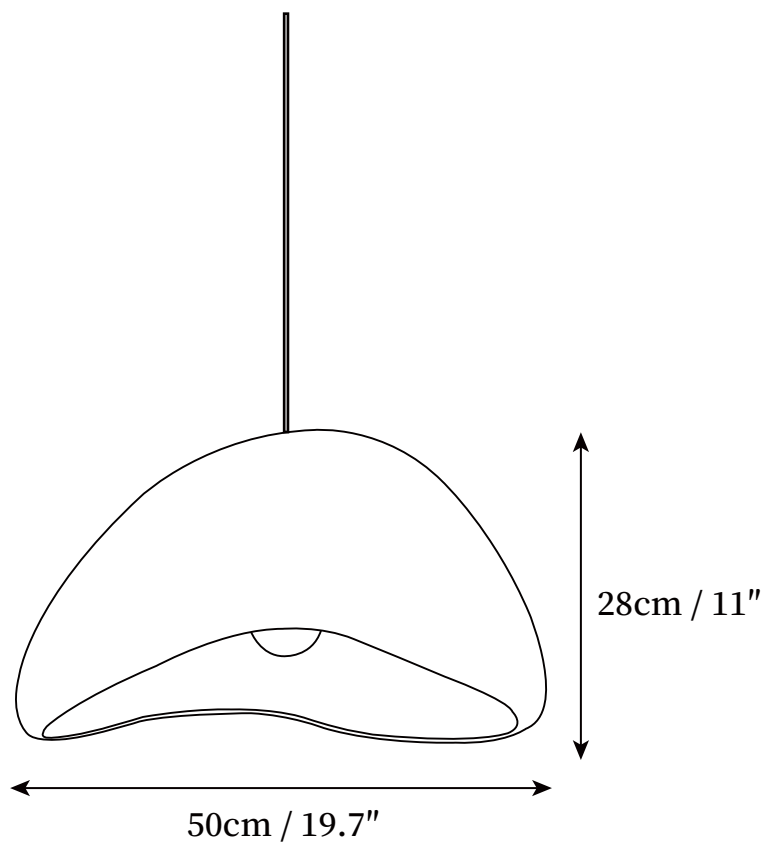

SPECIFICATION SHEET

SPECIFICATION DETAILS

*For custom options, consult factory for details

Fixture Dimensions	D 11.8" x H 6.7"
Light source	E26 or E27 (bulb not included).
Wattage	MAX 40W incandescent bulb or LED equivalent.
Voltage	AC 110-240V
Mounting	Hardwired.
Dimming	Compatible with dimmable bulbs (bulb not included)
Control method	Compatible with common wall switches (not included)
Finishes	Grey, White.
Shade Details	Grey, White.
Material	High density polystyrene, Metal.
Wire Length	The standard length of the cord is 59" (150 cm), the length is adjustable.

SPECIFICATION SHEET

SPECIFICATION DETAILS

*For custom options, consult factory for details

Fixture Dimensions	D 15.7" x H 8.7"
Light source	E26 or E27 (bulb not included).
Wattage	MAX 40W incandescent bulb or LED equivalent.
Voltage	AC 110-240V
Mounting	Hardwired.
Dimming	Compatible with dimmable bulbs (bulb not included)
Control method	Compatible with common wall switches (not included)
Finishes	Grey, White.
Shade Details	Grey, White.
Material	High density polystyrene, Metal.
Wire Length	The standard length of the cord is 59" (150 cm), the length is adjustable.

SPECIFICATION SHEET

SPECIFICATION DETAILS

*For custom options, consult factory for details

Fixture Dimensions	D 19.7" x H 11"
Light source	E26 or E27 (bulb not included).
Wattage	MAX 40W incandescent bulb or LED equivalent.
Voltage	AC 110-240V
Mounting	Hardwired.
Dimming	Compatible with dimmable bulbs (bulb not included)
Control method	Compatible with common wall switches (not included)
Finishes	Grey, White.
Shade Details	Grey, White.
Material	High density polystyrene, Metal.
Wire Length	The standard length of the cord is 59" (150 cm), the length is adjustable.