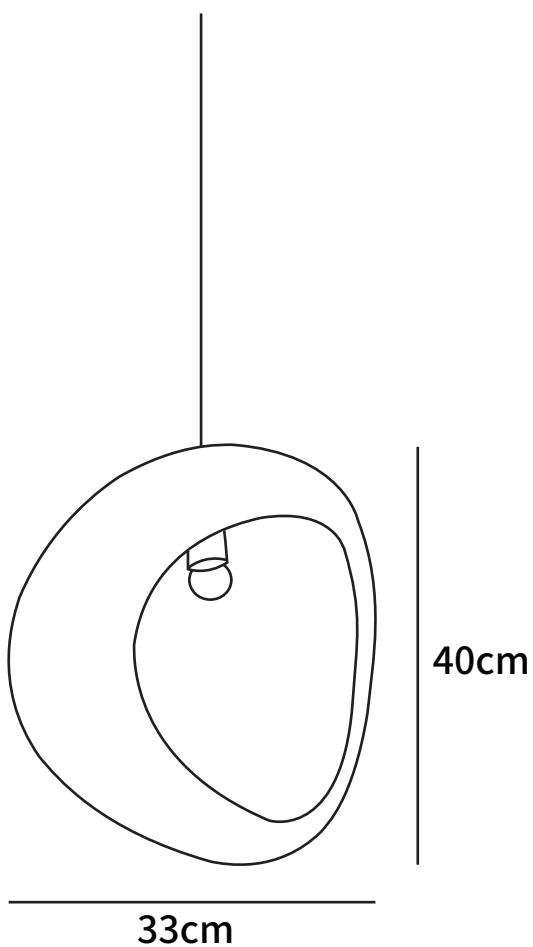

SPECIFICATION SHEET

SPECIFICATION DETAILS

*For custom options, consult factory for details

Fixture Dimensions	D 12.9"x H 15.7"
Light source	E27
Wattage	Max 40W
Voltage	AC 110-240V
Color Temperature	Based on the purchase of light bulbs
CRI(Ra)	80CRI
Mounting	Ceiling
Driver Required	NO
Optional Color Temps	Buy bulbs as needed
LED Rated Life	Based on bulb life (we do not supply bulbs)
Dimming	Dimming is not supported
Finishes	White
Shade Details	White
Material	Resin
Wire Length	59"
Wire Type	Black Coaxial Wire

SPECIFICATION SHEET

SPECIFICATION DETAILS

*For custom options, consult factory for details

Fixture Dimensions	D 13.7" x H 21.6"
Light source	E27
Wattage	Max 40W
Voltage	AC 110-240V
Color Temperature	Based on the purchase of light bulbs
CRI(Ra)	80CRI
Mounting	Ceiling
Driver Required	NO
Optional Color Temps	Buy bulbs as needed
LED Rated Life	Based on bulb life (we do not supply bulbs)
Dimming	Dimming is not supported
Finishes	White
Shade Details	White
Material	Resin
Wire Length	59"
Wire Type	Black Coaxial Wire