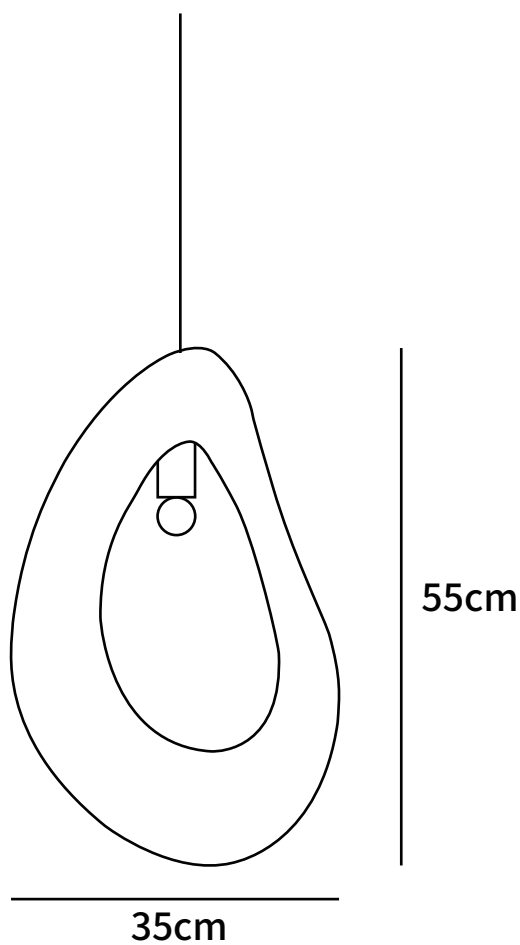

SPECIFICATION SHEET

SPECIFICATION DETAILS

*For custom options, consult factory for details

Fixture Dimensions	D 12.9"x H 15.7"
Light source	E27
Wattage	Max 40W
Voltage	AC 110-240V
Color Temperature	Based on the purchase of light bulbs
CRI(Ra)	80CRI
Mounting	Ceiling
Driver Required	NO
Optional Color Temps	Buy bulbs as needed
LED Rated Life	Based on bulb life (we do not supply bulbs)
Dimming	Dimming is not supported
Finishes	White
Shade Details	White
Material	Resin
Wire Length	59"
Wire Type	Black Coaxial Wire

SPECIFICATION SHEET

SPECIFICATION DETAILS

*For custom options, consult factory for details

Fixture Dimensions	D 13.7" x H 21.6"
Light source	E27
Wattage	Max 40W
Voltage	AC 110-240V
Color Temperature	Based on the purchase of light bulbs
CRI(Ra)	80CRI
Mounting	Ceiling
Driver Required	NO
Optional Color Temps	Buy bulbs as needed
LED Rated Life	Based on bulb life (we do not supply bulbs)
Dimming	Dimming is not supported
Finishes	White
Shade Details	White
Material	Resin
Wire Length	59"
Wire Type	Black Coaxial Wire