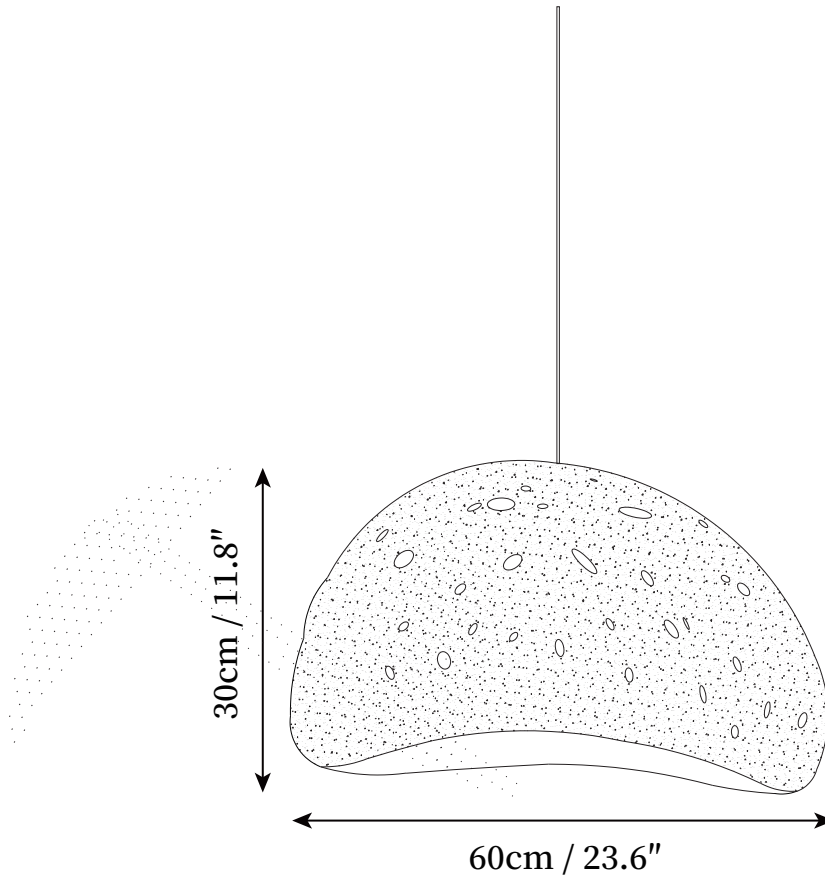

SPECIFICATION SHEET

SPECIFICATION DETAILS

*For custom options, consult factory for details

Fixture Dimensions	D 15.7" x H 7.9", D23.6" x H 11.8"
Light source	E27
Wattage	Max 60W
Voltage	AC 110-240V
Color Temperature	Based on the purchase of light bulbs
CRI(Ra)	80CRI
Mounting	Ceiling
Driver Required	NO
Optional Color Temps	Buy bulbs as needed
LED Rated Life	Based on bulb life (we do not supply bulbs)
Dimming	Dimming is not supported
Finishes	Beige, Blue, Black, Yellow
Shade Details	Beige, Blue, Black, Yellow
Material	High Density Polyethylene, Metal
Wire Length	59"
Wire Type	Black Coaxial Wire