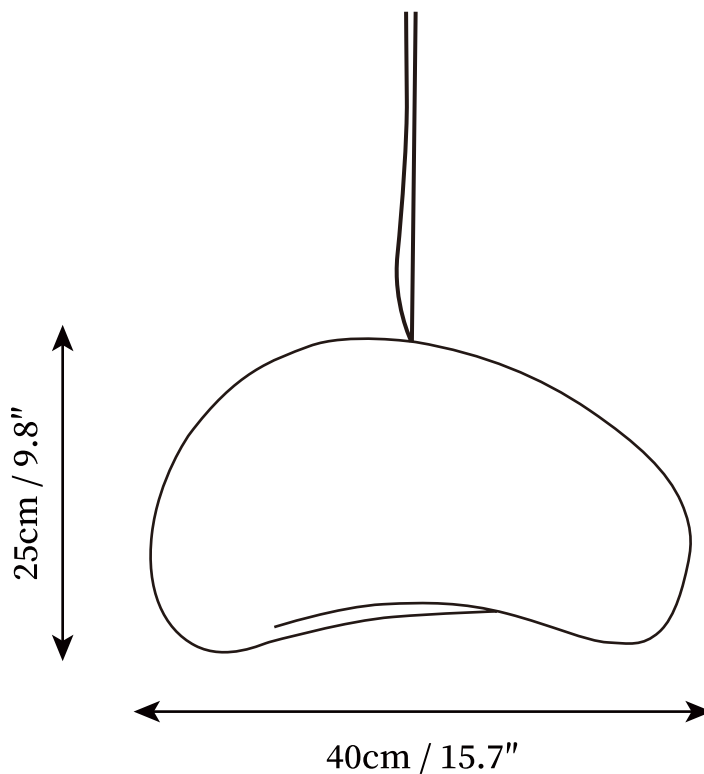

## SPECIFICATION DETAILS

\*For custom options, consult factory for details

---

<b>Fixture Dimensions</b>	D 15.7" x H 9.8"
<b>Light source</b>	E26 or E27. (bulb not included)
<b>Wattage</b>	MAX 40W incandescent bulb or LED equivalent.
<b>Voltage</b>	AC 110-240V
<b>Mounting</b>	Hardwired.
<b>Dimming</b>	Compatible with dimmable bulbs (bulb not included)
<b>Control method</b>	Compatible with common wall switches(not included)
<b>Finishes</b>	White.
<b>Shade Details</b>	Grey, Beige.
<b>Material</b>	High density polystyrene, Metal.
<b>Wire Length</b>	The standard length of the cord is 59" (150 cm), the length is adjustable.

## SPECIFICATION DETAILS

\*For custom options, consult factory for details

<b>Fixture Dimensions</b>	D 23.6" x H 13.8"
<b>Light source</b>	E26 or E27. (bulb not included)
<b>Wattage</b>	MAX 40W incandescent bulb or LED equivalent.
<b>Voltage</b>	AC 110-240V
<b>Mounting</b>	Hardwired.
<b>Dimming</b>	Compatible with dimmable bulbs (bulb not included)
<b>Control method</b>	Compatible with common wall switches (not included)
<b>Finishes</b>	White.
<b>Shade Details</b>	Grey, Beige.
<b>Material</b>	High density polystyrene, Metal.
<b>Wire Length</b>	The standard length of the cord is 59" (150 cm), the length is adjustable.

## SPECIFICATION DETAILS

\*For custom options, consult factory for details

<b>Fixture Dimensions</b>	D 31.5" x H 17.7"
<b>Light source</b>	E26 or E27. (bulb not included)
<b>Wattage</b>	MAX 40W incandescent bulb or LED equivalent.
<b>Voltage</b>	AC 110-240V
<b>Mounting</b>	Hardwired.
<b>Dimming</b>	Compatible with dimmable bulbs (bulb not included)
<b>Control method</b>	Compatible with common wall switches(not included)
<b>Finishes</b>	White.
<b>Shade Details</b>	Grey, Beige.
<b>Material</b>	High density polystyrene, Metal.
<b>Wire Length</b>	The standard length of the cord is 59" (150 cm), the length is adjustable.