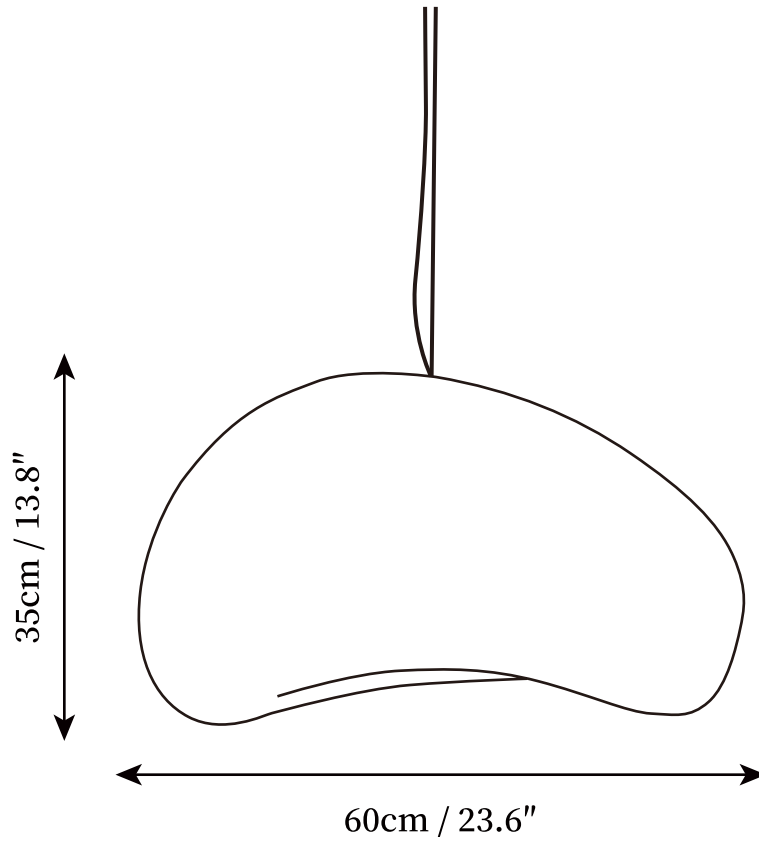

## SPECIFICATION DETAILS

\*For custom options, consult factory for details

---

<b>Fixture Dimensions</b>	D 15.7" x H 9.8"
<b>Light source</b>	E26 or E27. (bulb not included)
<b>Wattage</b>	MAX 40W incandescent bulb or LED equivalent.
<b>Voltage</b>	AC 110-240V
<b>Mounting</b>	Hardwired.
<b>Dimming</b>	Compatible with dimmable bulbs (bulb not included)
<b>Control method</b>	Compatible with common wall switches(not included)
<b>Finishes</b>	White.
<b>Shade Details</b>	Grey, Beige.
<b>Material</b>	High density polystyrene, Metal.
<b>Wire Length</b>	The standard length of the cord is 59" (150 cm), the length is adjustable.

## SPECIFICATION DETAILS

\*For custom options, consult factory for details

<b>Fixture Dimensions</b>	D 23.6" x H 13.8"
<b>Light source</b>	E26 or E27. (bulb not included)
<b>Wattage</b>	MAX 40W incandescent bulb or LED equivalent.
<b>Voltage</b>	AC 110-240V
<b>Mounting</b>	Hardwired.
<b>Dimming</b>	Compatible with dimmable bulbs (bulb not included)
<b>Control method</b>	Compatible with common wall switches (not included)
<b>Finishes</b>	White.
<b>Shade Details</b>	Grey, Beige.
<b>Material</b>	High density polystyrene, Metal.
<b>Wire Length</b>	The standard length of the cord is 59" (150 cm), the length is adjustable.

## SPECIFICATION DETAILS

\*For custom options, consult factory for details

<b>Fixture Dimensions</b>	D 31.5" x H 17.7"
<b>Light source</b>	E26 or E27. (bulb not included)
<b>Wattage</b>	MAX 40W incandescent bulb or LED equivalent.
<b>Voltage</b>	AC 110-240V
<b>Mounting</b>	Hardwired.
<b>Dimming</b>	Compatible with dimmable bulbs (bulb not included)
<b>Control method</b>	Compatible with common wall switches(not included)
<b>Finishes</b>	White.
<b>Shade Details</b>	Grey, Beige.
<b>Material</b>	High density polystyrene, Metal.
<b>Wire Length</b>	The standard length of the cord is 59" (150 cm), the length is adjustable.