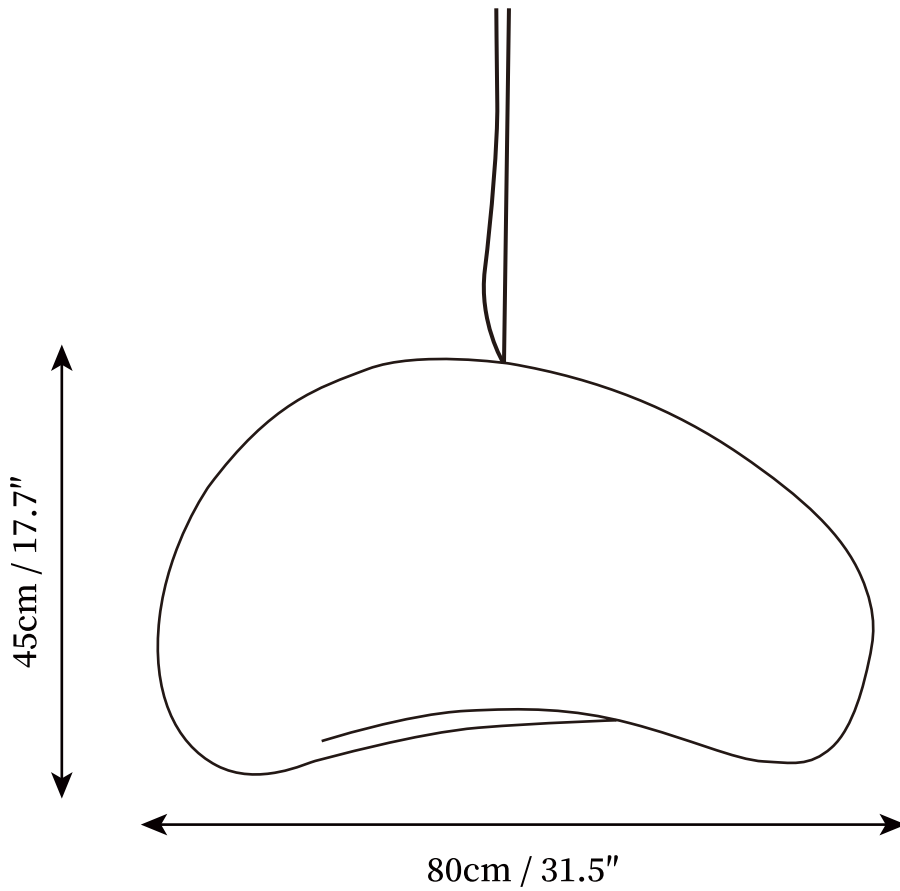

## SPECIFICATION DETAILS

\*For custom options, consult factory for details

---

<b>Fixture Dimensions</b>	D 15.7" x H 9.8"
<b>Light source</b>	E26 or E27. (bulb not included)
<b>Wattage</b>	MAX 40W incandescent bulb or LED equivalent.
<b>Voltage</b>	AC 110-240V
<b>Mounting</b>	Hardwired.
<b>Dimming</b>	Compatible with dimmable bulbs (bulb not included)
<b>Control method</b>	Compatible with common wall switches(not included)
<b>Finishes</b>	White.
<b>Shade Details</b>	Grey, Beige.
<b>Material</b>	High density polystyrene, Metal.
<b>Wire Length</b>	The standard length of the cord is 59" (150 cm), the length is adjustable.

## SPECIFICATION DETAILS

\*For custom options, consult factory for details

<b>Fixture Dimensions</b>	D 23.6" x H 13.8"
<b>Light source</b>	E26 or E27. (bulb not included)
<b>Wattage</b>	MAX 40W incandescent bulb or LED equivalent.
<b>Voltage</b>	AC 110-240V
<b>Mounting</b>	Hardwired.
<b>Dimming</b>	Compatible with dimmable bulbs (bulb not included)
<b>Control method</b>	Compatible with common wall switches (not included)
<b>Finishes</b>	White.
<b>Shade Details</b>	Grey, Beige.
<b>Material</b>	High density polystyrene, Metal.
<b>Wire Length</b>	The standard length of the cord is 59" (150 cm), the length is adjustable.

## SPECIFICATION DETAILS

\*For custom options, consult factory for details

<b>Fixture Dimensions</b>	D 31.5" x H 17.7"
<b>Light source</b>	E26 or E27. (bulb not included)
<b>Wattage</b>	MAX 40W incandescent bulb or LED equivalent.
<b>Voltage</b>	AC 110-240V
<b>Mounting</b>	Hardwired.
<b>Dimming</b>	Compatible with dimmable bulbs (bulb not included)
<b>Control method</b>	Compatible with common wall switches(not included)
<b>Finishes</b>	White.
<b>Shade Details</b>	Grey, Beige.
<b>Material</b>	High density polystyrene, Metal.
<b>Wire Length</b>	The standard length of the cord is 59" (150 cm), the length is adjustable.