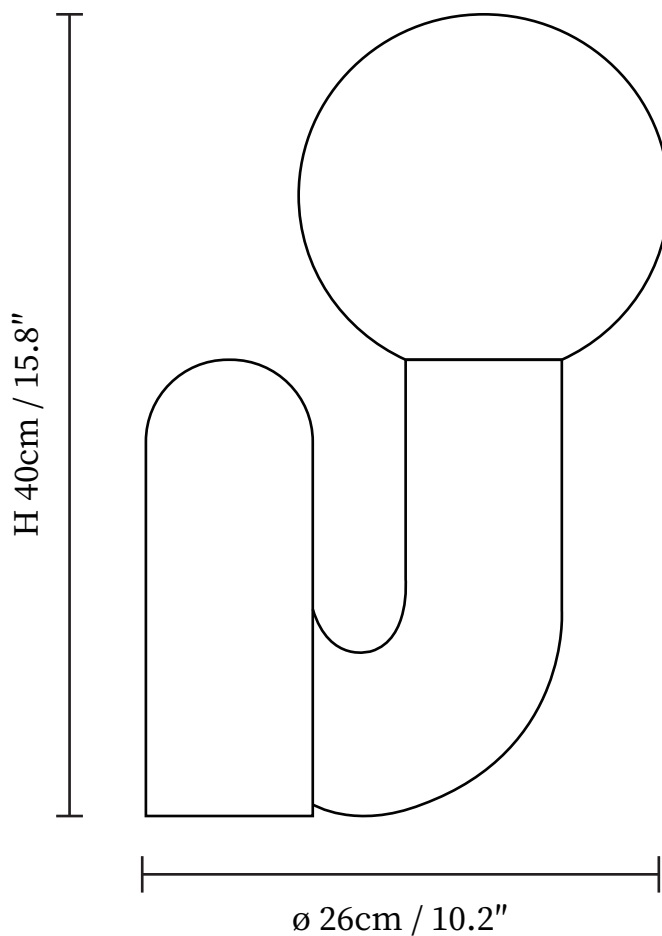

SPECIFICATION SHEET

SPECIFICATION DETAILS

*For custom options, consult factory for details

Fixture Dimmensions	D 10.2" x H 15.8"
Light source	G9
Wattage	~5W
Voltage	AC 110-240V
Color Temperature	Based on the purchase of light bulbs
CRI(Ra)	80CRI
Mounting	Table
Driver Required	NO
Optional Color Temps	Buy bulbs as needed
LED Rated Life	Based on bulb life (we do not supply bulbs)
Dimming	Dimming is not supported
Finishes	Pink, Blue, White, Dark red
Shade Details	White
Material	Metal, Resin, glass
Wire Length	59"
Wire Type	Wire with switch plug