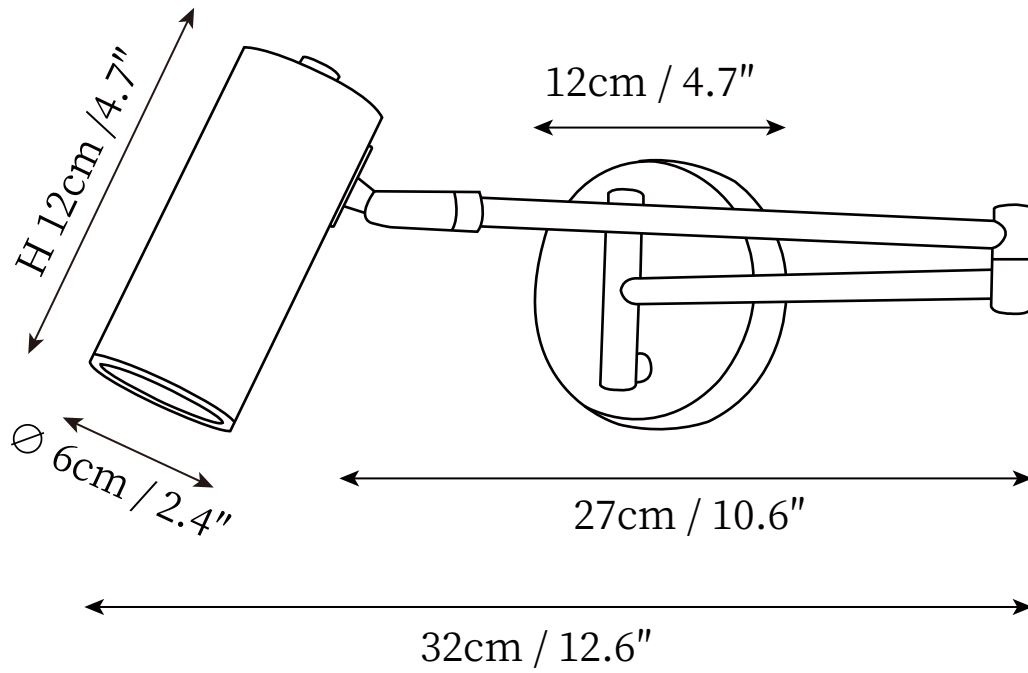

SPECIFICATION SHEET

SPECIFICATION DETAILS

*For custom options, consult factory for details

Fixture Dimensions	L 12.6" x H 4.7"
Light source	Integrated LED
Wattage	~ 5W
Voltage	AC 110-240V
Dimming	Not supported
CRI(Ra)	90+CRI
Mounting	Hardwired.
LED Rated Life	30000 hours
Color Temperature	Warm Light (3000K), Neutral Light (4000K), Cool Light (6000K)
Control method	Compatible with common wall switches (not included) or button switch.
Finishes	Gold, Black
Shade Details	White.
Material	Metal, Acrylic.