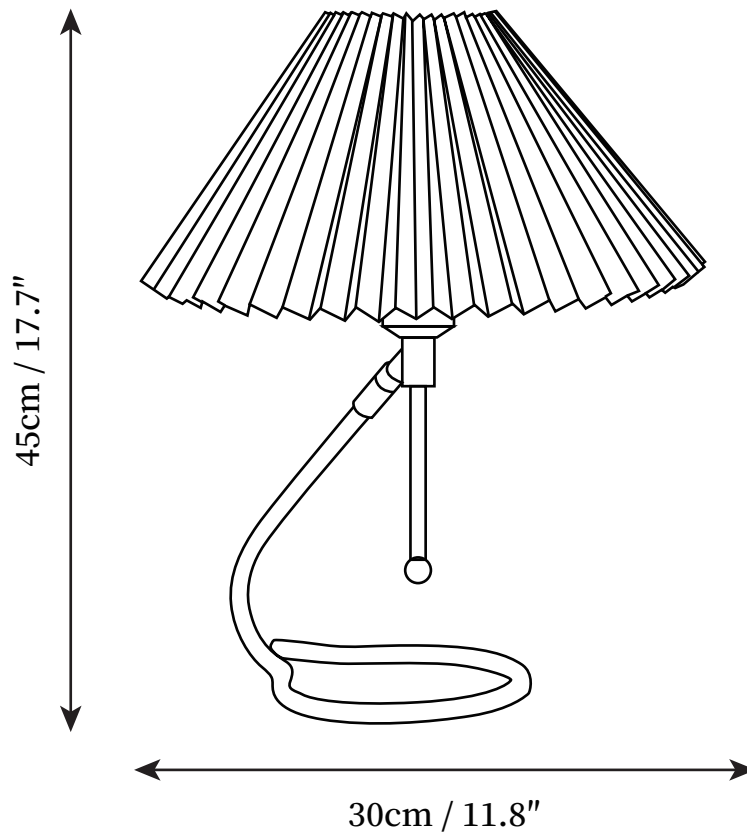

## SPECIFICATION DETAILS

\*For custom options, consult factory for details

<b>Fixture Dimensions</b>	D 11.8" x H 17.7"
<b>Light source</b>	E27
<b>Wattage</b>	Max 40W
<b>Voltage</b>	AC 110-240V
<b>Color Temperature</b>	Based on the purchase of light bulbs
<b>CRI(Ra)</b>	80CRI
<b>Mounting</b>	Table
<b>Driver Required</b>	NO
<b>Optional Color Temps</b>	Buy bulbs as needed
<b>LED Rated Life</b>	Based on bulb life (we do not supply bulbs)
<b>Dimming</b>	Dimming is not supported
<b>Finishes</b>	Brass
<b>Shade Details</b>	White
<b>Material</b>	Brass, Fabric, PVC
<b>Wire Length</b>	59"
<b>Wire Type</b>	Wire with switch plug