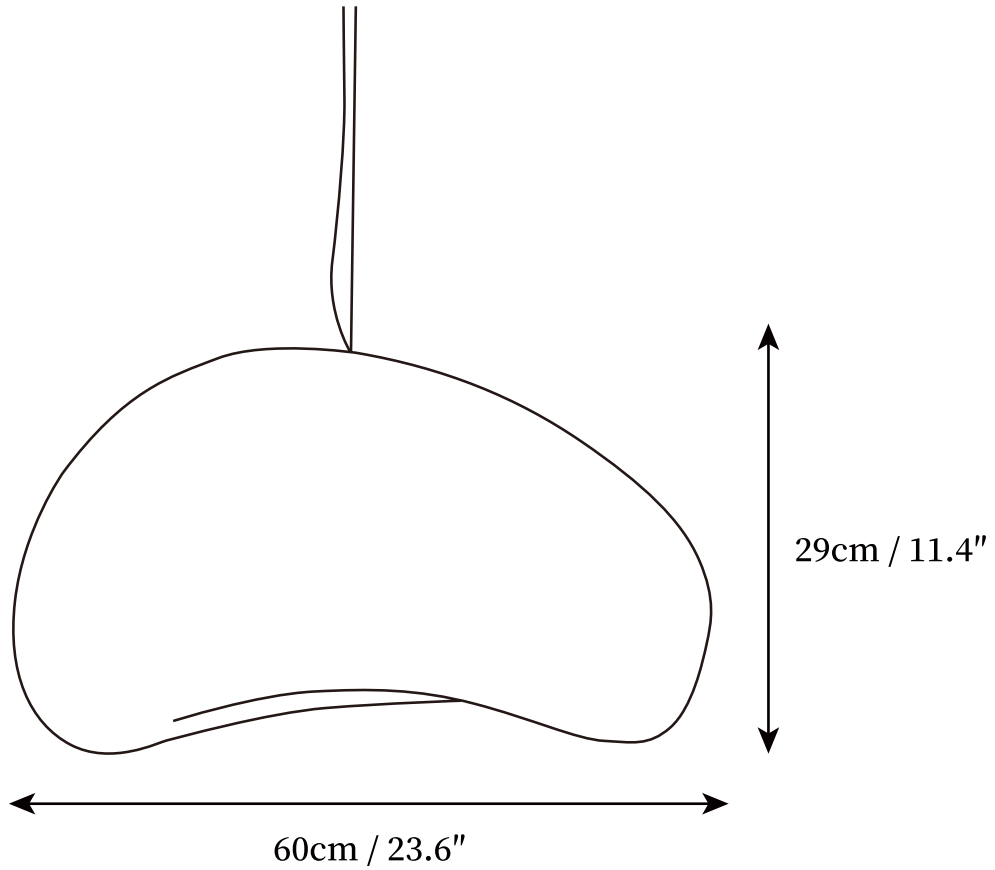

SPECIFICATION SHEET

SPECIFICATION DETAILS

*For custom options, consult factory for details

Fixture Dimensions	D 11.8" x H 6.7"
Light source	E26 or E27 (bulb not included).
Wattage	LED bulb.
Voltage	AC 110-240V
Mounting	Hardwired.
Dimming	Compatible with dimmable bulbs (bulb not included)
Control method	Compatible with common wall switches (not included)
Finishes	Black, White, .
Shade Details	Grey, White, Beige, Brown.
Material	Resin, Metal.
Wire Length	The standard length of the cord is 59" (150 cm), the length is adjustable.

SPECIFICATION SHEET

SPECIFICATION DETAILS

*For custom options, consult factory for details

Fixture Dimensions	D 15.7" x H 9.1"
Light source	E26 or E27 (bulb not included).
Wattage	LED bulb.
Voltage	AC 110-240V
Mounting	Hardwired.
Dimming	Compatible with dimmable bulbs (bulb not included)
Control method	Compatible with common wall switches(not included)
Finishes	Black, White, .
Shade Details	Grey, White, Beige, Brown.
Material	Resin, Metal.
Wire Length	The standard length of the cord is 59" (150 cm), the length is adjustable.

SPECIFICATION SHEET

SPECIFICATION DETAILS

*For custom options, consult factory for details

Fixture Dimensions	D 23.6" x H 11.4"
Light source	E26 or E27 (bulb not included).
Wattage	LED bulb.
Voltage	AC 110-240V
Mounting	Hardwired.
Dimming	Compatible with dimmable bulbs (bulb not included)
Control method	Compatible with common wall switches (not included)
Finishes	Black, White, .
Shade Details	Grey, White, Beige, Brown.
Material	Resin, Metal.
Wire Length	The standard length of the cord is 59" (150 cm), the length is adjustable.