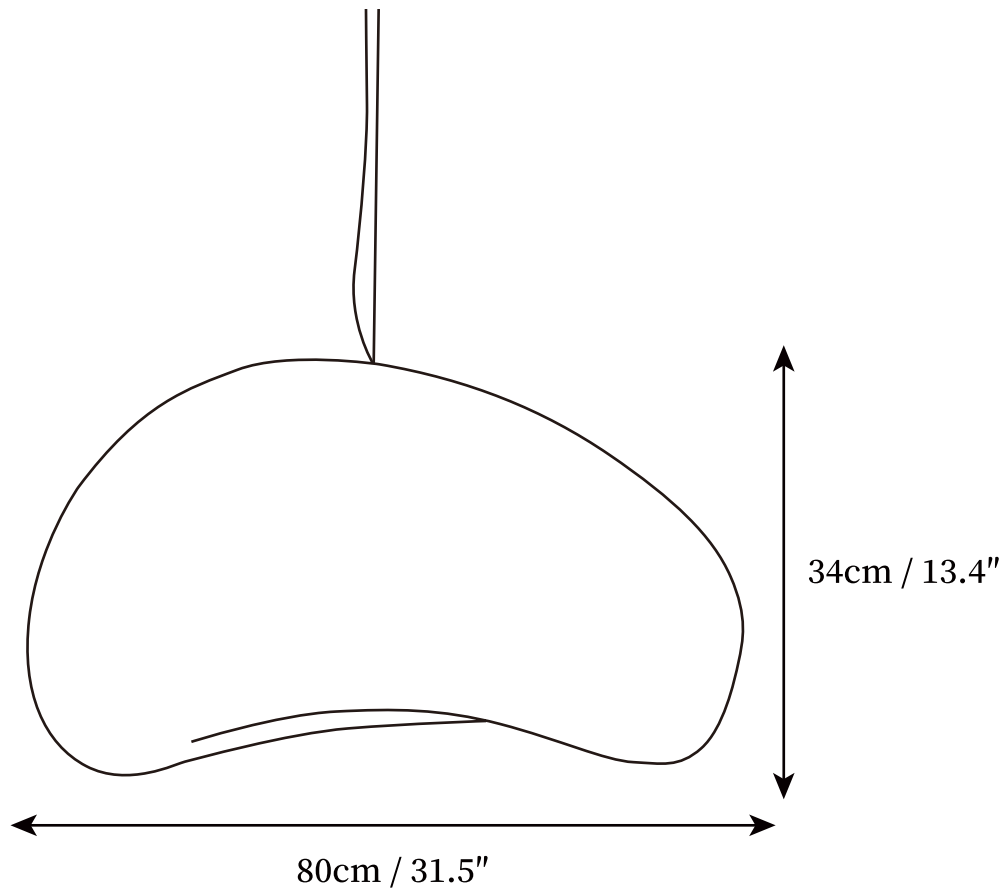

SPECIFICATION SHEET

SPECIFICATION DETAILS

*For custom options, consult factory for details

Fixture Dimensions	D 31.5" x H 13.4"
Light source	E26 or E27 (bulb not included).
Wattage	LED bulb.
Voltage	AC 110-240V
Mounting	Hardwired.
Dimming	Compatible with dimmable bulbs (bulb not included)
Control method	Compatible with common wall switches(not included)
Finishes	Black, White, .
Shade Details	Grey, White, Beige, Brown.
Material	Resin, Metal.
Wire Length	The standard length of the cord is 59" (150 cm), the length is adjustable.