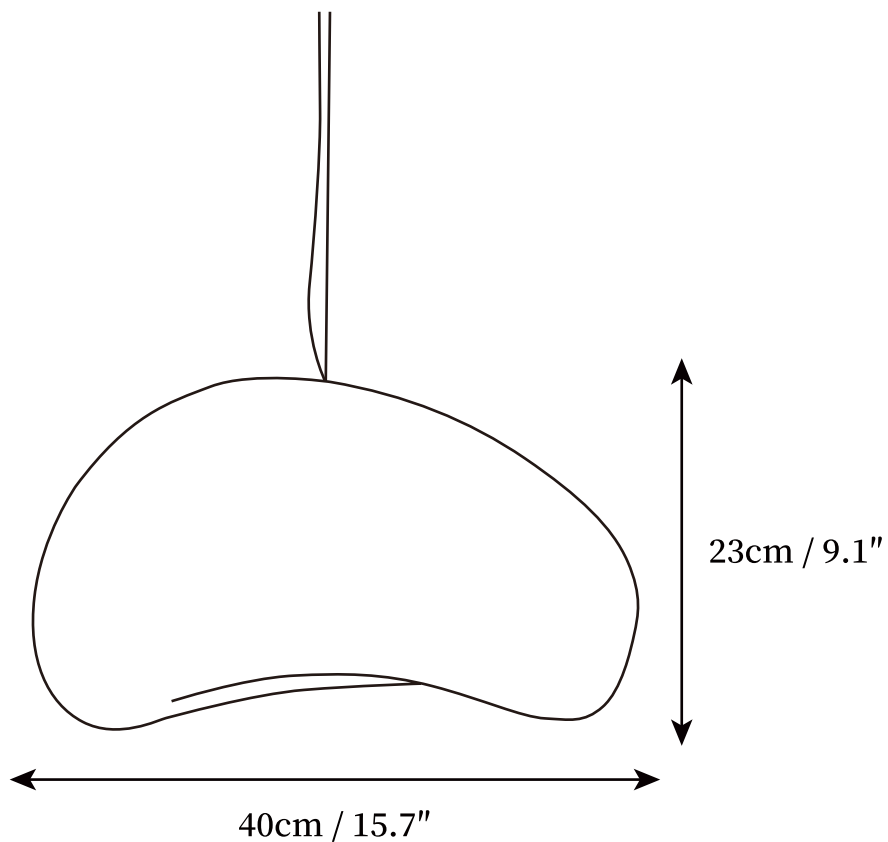

SPECIFICATION SHEET

SPECIFICATION DETAILS

*For custom options, consult factory for details

Fixture Dimensions	D 11.8" x H 6.7"
Light source	E26 or E27 (bulb not included).
Wattage	LED bulb.
Voltage	AC 110-240V
Mounting	Hardwired.
Dimming	Compatible with dimmable bulbs (bulb not included)
Control method	Compatible with common wall switches (not included)
Finishes	Black, White, .
Shade Details	Grey, White, Beige, Brown.
Material	Resin, Metal.
Wire Length	The standard length of the cord is 59" (150 cm), the length is adjustable.

SPECIFICATION SHEET

SPECIFICATION DETAILS

*For custom options, consult factory for details

Fixture Dimensions	D 15.7" x H 9.1"
Light source	E26 or E27 (bulb not included).
Wattage	LED bulb.
Voltage	AC 110-240V
Mounting	Hardwired.
Dimming	Compatible with dimmable bulbs (bulb not included)
Control method	Compatible with common wall switches(not included)
Finishes	Black, White, .
Shade Details	Grey, White, Beige, Brown.
Material	Resin, Metal.
Wire Length	The standard length of the cord is 59" (150 cm), the length is adjustable.

SPECIFICATION SHEET

SPECIFICATION DETAILS

*For custom options, consult factory for details

Fixture Dimensions	D 23.6" x H 11.4"
Light source	E26 or E27 (bulb not included).
Wattage	LED bulb.
Voltage	AC 110-240V
Mounting	Hardwired.
Dimming	Compatible with dimmable bulbs (bulb not included)
Control method	Compatible with common wall switches (not included)
Finishes	Black, White, .
Shade Details	Grey, White, Beige, Brown.
Material	Resin, Metal.
Wire Length	The standard length of the cord is 59" (150 cm), the length is adjustable.