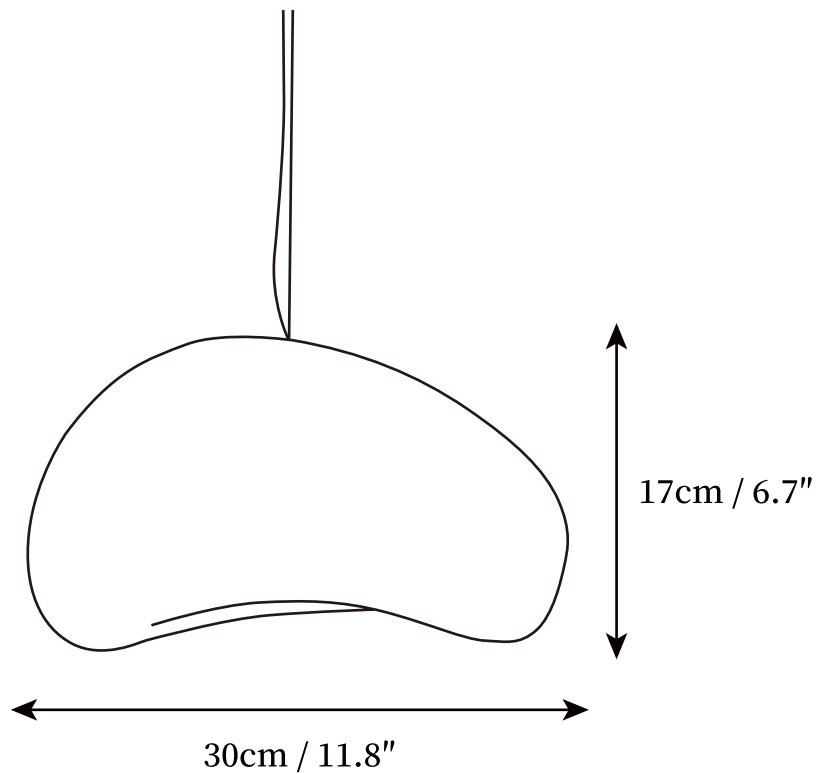

SPECIFICATION SHEET

SPECIFICATION DETAILS

*For custom options, consult factory for details

Fixture Dimensions	D 11.8" x H 6.7"
Light source	E26 or E27 (bulb not included).
Wattage	LED bulb.
Voltage	AC 110-240V
Mounting	Hardwired.
Dimming	Compatible with dimmable bulbs (bulb not included)
Control method	Compatible with common wall switches (not included)
Finishes	Black, White, .
Shade Details	Grey, White, Beige, Brown.
Material	Resin, Metal.
Wire Length	The standard length of the cord is 59" (150 cm), the length is adjustable.

SPECIFICATION SHEET

SPECIFICATION DETAILS

*For custom options, consult factory for details

Fixture Dimensions	D 15.7" x H 9.1"
Light source	E26 or E27 (bulb not included).
Wattage	LED bulb.
Voltage	AC 110-240V
Mounting	Hardwired.
Dimming	Compatible with dimmable bulbs (bulb not included)
Control method	Compatible with common wall switches(not included)
Finishes	Black, White, .
Shade Details	Grey, White, Beige, Brown.
Material	Resin, Metal.
Wire Length	The standard length of the cord is 59" (150 cm), the length is adjustable.

SPECIFICATION SHEET

SPECIFICATION DETAILS

*For custom options, consult factory for details

Fixture Dimensions	D 23.6" x H 11.4"
Light source	E26 or E27 (bulb not included).
Wattage	LED bulb.
Voltage	AC 110-240V
Mounting	Hardwired.
Dimming	Compatible with dimmable bulbs (bulb not included)
Control method	Compatible with common wall switches (not included)
Finishes	Black, White, .
Shade Details	Grey, White, Beige, Brown.
Material	Resin, Metal.
Wire Length	The standard length of the cord is 59" (150 cm), the length is adjustable.