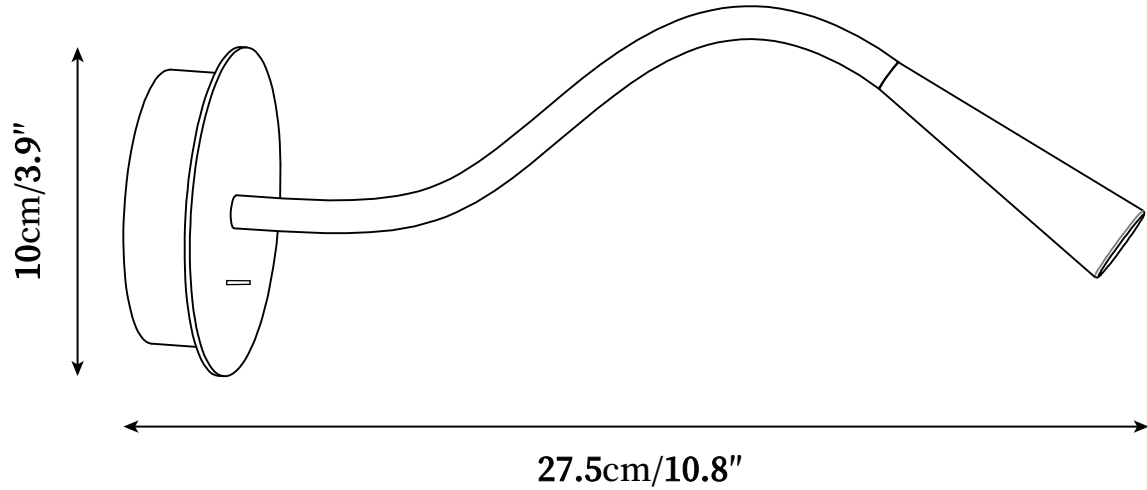

SPECIFICATION SHEET

SPECIFICATION DETAILS

*For custom options, consult factory for details

Fixture Dimensions	D 3.9" x H 10.8"
Light source	Integrated LED
Wattage	~5W
Voltage	AC 110-240V
Dimming	Not supported
CRI(Ra)	90+CRI
Mounting	Hardwired.
LED Rated Life	30000 hours
Color Temperature	Warm Light (3000K), Neutral Light (4000K), Cool Light (6000K)
Control method	Compatible with common wall switches(not included)
Finishes	Gold, Brushed bronze.
Shade Details	Gold, Brushed bronze.
Material	Metal, Aluminum, Rubber hose.