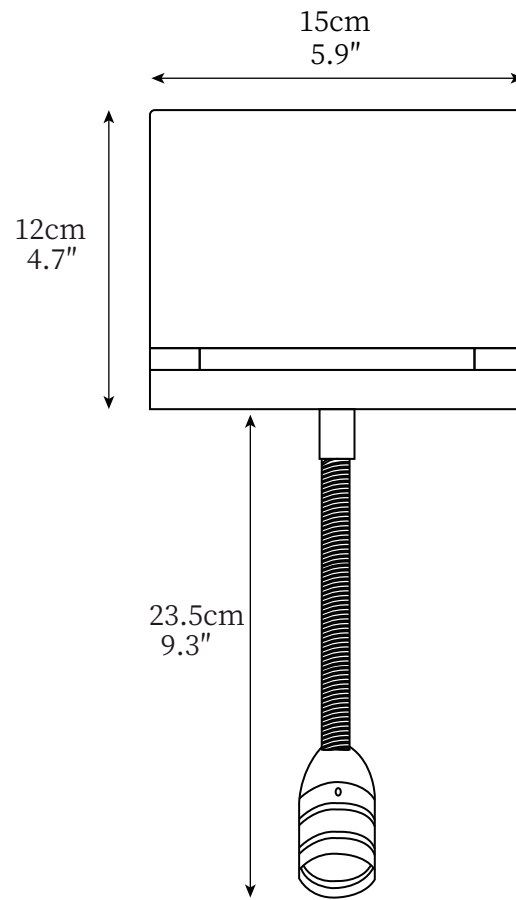

## SPECIFICATION DETAILS

\*For custom options, consult factory for details

<b>Fixture Dimensions</b>	D 5.9" x H 9.3" (large)
<b>Light source</b>	Integrated LED
<b>Wattage</b>	~5 W
<b>Voltage</b>	AC 110-240V
<b>Color Temperature</b>	3000k
<b>CRI(Ra)</b>	80CRI
<b>Mounting</b>	Wall
<b>Driver Required</b>	Yes
<b>Optional Color Temps</b>	Warm White (2700K to 3300K), Cool White (3300K to 5300K), Daylight (5300K to 6500K)
<b>LED Rated Life</b>	30000 hours
<b>Dimming</b>	Dimming is not supported
<b>Finishes</b>	Black, White
<b>Shade Details</b>	No
<b>Material</b>	Metal
<b>Wire Length</b>	No
<b>Wire Type</b>	No