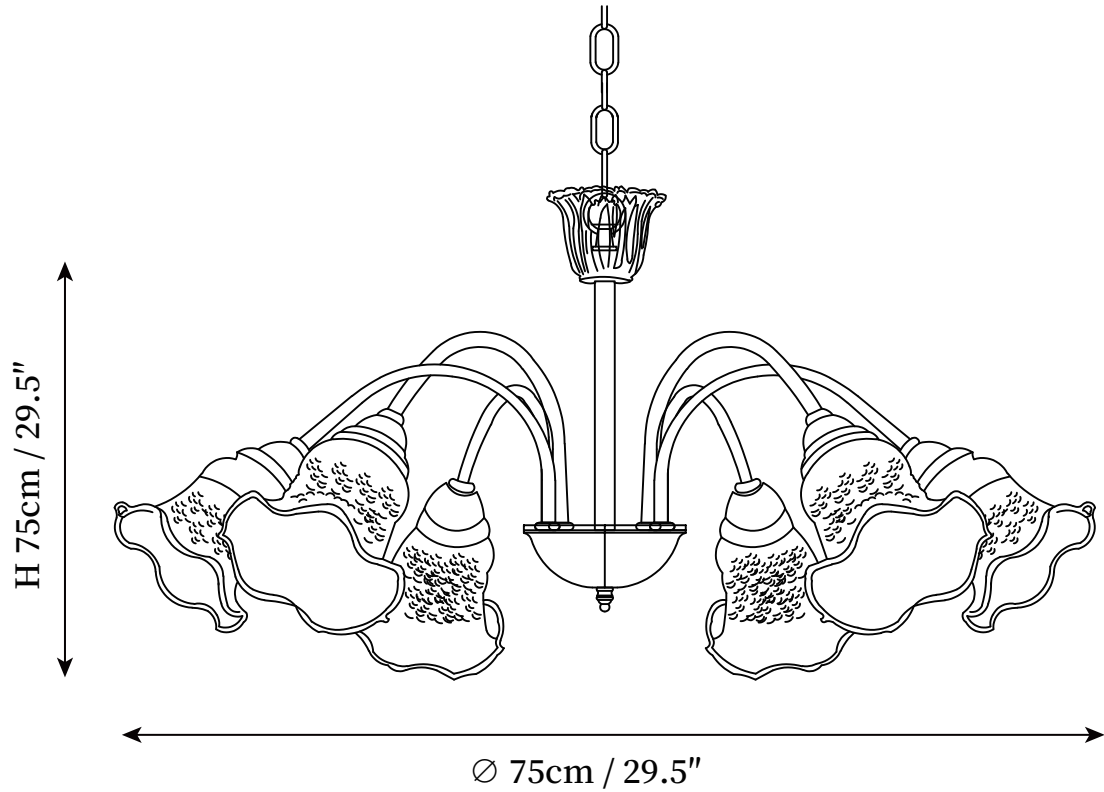

SPECIFICATION DETAILS

*For custom options, consult factory for details

Fixture Dimensions	D 24.4" x H 29.5"
Light source	E27
Wattage	Max 40W
Voltage	AC 110-240V
Color Temperature	Based on the purchase of light bulbs
CRI(Ra)	80CRI
Mounting	Ceiling
Driver Required	NO
Optional Color Temps	Buy bulbs as needed
LED Rated Life	Based on bulb life (we do not supply bulbs)
Dimming	Dimming is not supported
Finishes	Copper
Shade Details	White & Pink, White & Yellow
Material	Iron, Glass
Rod Length	Rod lengths range between 50cm - 100cm
Rod Type	Copper
Warranty	2 Years
Certification	Compatible with North America, Saudi Arabia, Europe, Australia Certification.

SPECIFICATION DETAILS

*For custom options, consult factory for details

Fixture Dimensions	D 28.3" x H 29.5"
Light source	E27
Wattage	Max 40W
Voltage	AC 110-240V
Color Temperature	Based on the purchase of light bulbs
CRI(Ra)	80CRI
Mounting	Ceiling
Driver Required	NO
Optional Color Temps	Buy bulbs as needed
LED Rated Life	Based on bulb life (we do not supply bulbs)
Dimming	Dimming is not supported
Finishes	Copper
Shade Details	White & Pink, White & Yellow
Material	Iron, Glass
Rod Length	Rod lengths range between 50cm - 100cm
Rod Type	Copper
Warranty	2 Years
Certification	Compatible with North America, Saudi Arabia, Europe, Australia Certification.

SPECIFICATION SHEET

SPECIFICATION DETAILS

*For custom options, consult factory for details

Fixture Dimensions	D 29.5" x H 29.5"
Light source	E27
Wattage	Max 40W
Voltage	AC 110-240V
Color Temperature	Based on the purchase of light bulbs
CRI(Ra)	80CRI
Mounting	Ceiling
Driver Required	NO
Optional Color Temps	Buy bulbs as needed
LED Rated Life	Based on bulb life (we do not supply bulbs)
Dimming	Dimming is not supported
Finishes	Copper
Shade Details	White & Pink, White & Yellow
Material	Iron, Glass
Rod Length	Rod lengths range between 50cm - 100cm
Rod Type	Copper