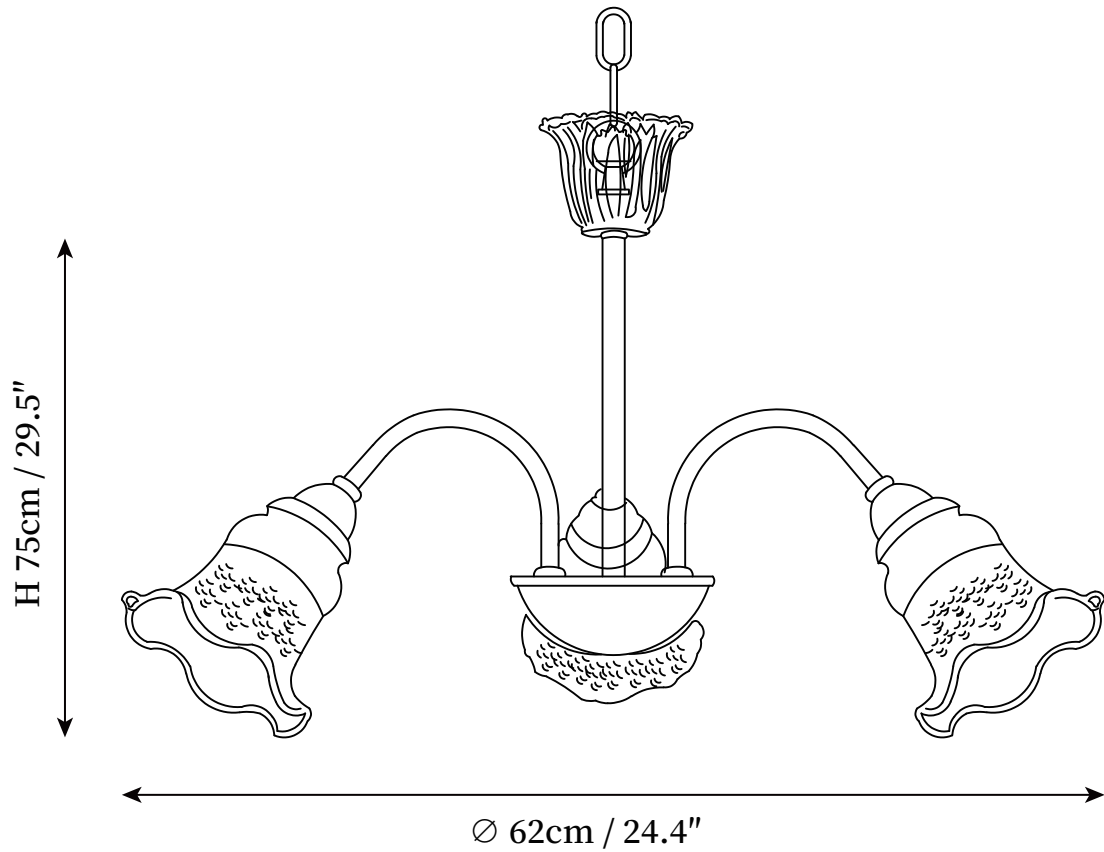

SPECIFICATION SHEET

DESCRIPTION

A beautiful and romantic morning glory chandelier, made of exquisite and beautiful glass, copper chandelier, full of luxury, adding a warm atmosphere to your living room.

SPECIFICATION DETAILS

*For custom options, consult factory for details

Fixture Dimensions	D 24.4" x H 29.5"
Light source	E27
Wattage	Max 40W
Voltage	AC 110-240V
Color Temperature	Based on the purchase of light bulbs
CRI(Ra)	80CRI
Mounting	Ceiling
Driver Required	NO
Optional Color Temps	Buy bulbs as needed
LED Rated Life	Based on bulb life (we do not supply bulbs)
Dimming	Dimming is not supported
Finishes	Copper
Shade Details	White & Pink, White & Yellow
Material	Iron, Glass
Rod Length	Rod lengths range between 50cm - 100cm
Rod Type	Copper
Warranty	2 Years
Certification	Compatible with North America, Saudi Arabia, Europe, Australia Certification.