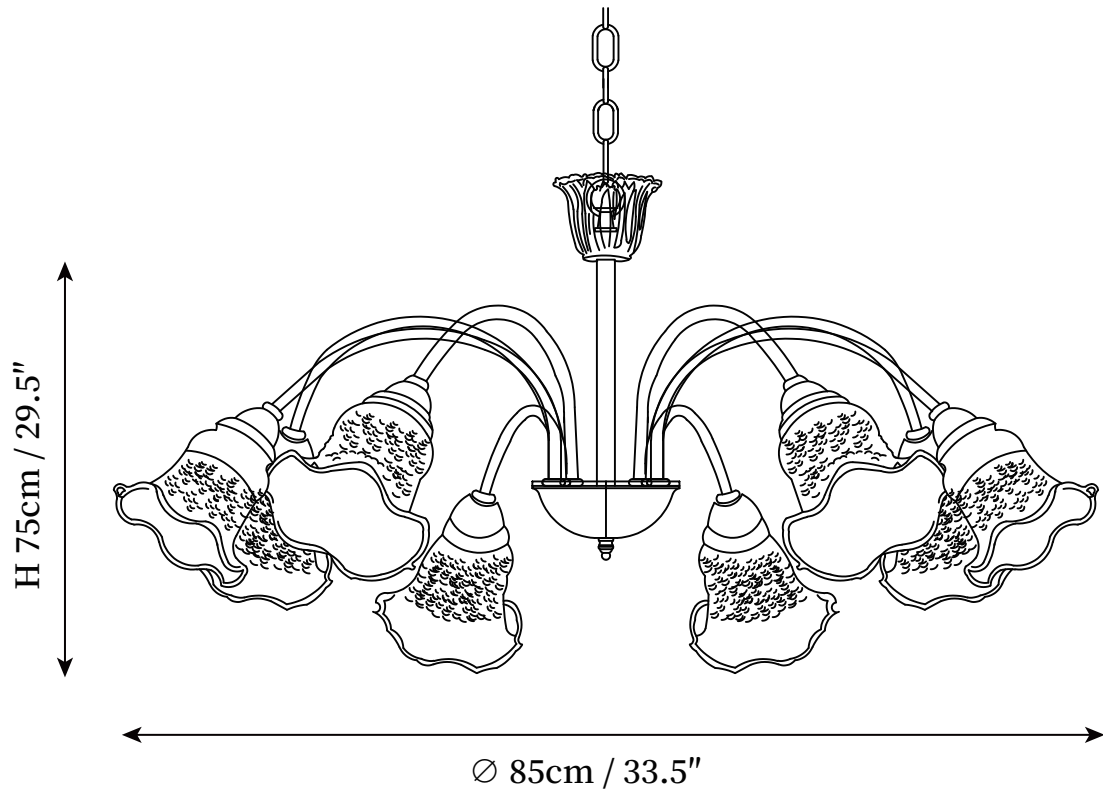

SPECIFICATION DETAILS

*For custom options, consult factory for details

Fixture Dimensions	D 28.3" x H 29.5"
Light source	E27
Wattage	Max 40W
Voltage	AC 110-240V
Color Temperature	Based on the purchase of light bulbs
CRI(Ra)	80CRI
Mounting	Ceiling
Driver Required	NO
Optional Color Temps	Buy bulbs as needed
LED Rated Life	Based on bulb life (we do not supply bulbs)
Dimming	Dimming is not supported
Finishes	Copper
Shade Details	White & Pink, White & Yellow
Material	Iron, Glass
Rod Length	Rod lengths range between 50cm - 100cm
Rod Type	Copper
Warranty	2 Years
Certification	Compatible with North America, Saudi Arabia, Europe, Australia Certification.

SPECIFICATION SHEET

SPECIFICATION DETAILS

*For custom options, consult factory for details

Fixture Dimensions	D 29.5" x H 29.5"
Light source	E27
Wattage	Max 40W
Voltage	AC 110-240V
Color Temperature	Based on the purchase of light bulbs
CRI(Ra)	80CRI
Mounting	Ceiling
Driver Required	NO
Optional Color Temps	Buy bulbs as needed
LED Rated Life	Based on bulb life (we do not supply bulbs)
Dimming	Dimming is not supported
Finishes	Copper
Shade Details	White & Pink, White & Yellow
Material	Iron, Glass
Rod Length	Rod lengths range between 50cm - 100cm
Rod Type	Copper

SPECIFICATION SHEET

SPECIFICATION DETAILS

*For custom options, consult factory for details

Fixture Dimensions	D 33.5" x H 29.5"
Light source	E27
Wattage	Max 40W
Voltage	AC 110-240V
Color Temperature	Based on the purchase of light bulbs
CRI(Ra)	80CRI
Mounting	Ceiling
Driver Required	NO
Optional Color Temps	Buy bulbs as needed
LED Rated Life	Based on bulb life (we do not supply bulbs)
Dimming	Dimming is not supported
Finishes	Copper
Shade Details	White & Pink, White & Yellow
Material	Iron, Glass
Rod Length	Rod lengths range between 50cm - 100cm
Rod Type	Copper