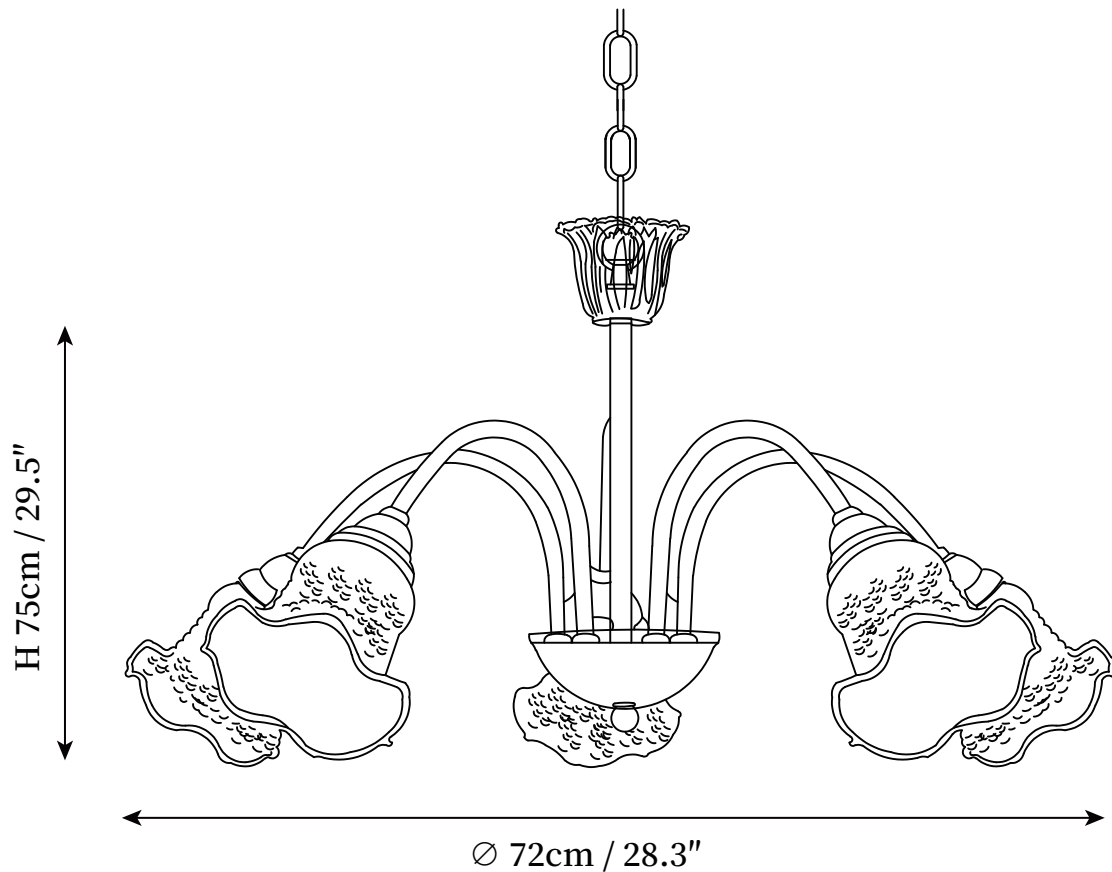

SPECIFICATION SHEET

DESCRIPTION

A beautiful and romantic morning glory chandelier, made of exquisite and beautiful glass, copper chandelier, full of luxury, adding a warm atmosphere to your living room.

SPECIFICATION DETAILS

*For custom options, consult factory for details

Fixture Dimensions	D 28.3" x H 29.5"
Light source	E27
Wattage	Max 40W
Voltage	AC 110-240V
Color Temperature	Based on the purchase of light bulbs
CRI(Ra)	80CRI
Mounting	Ceiling
Driver Required	NO
Optional Color Temps	Buy bulbs as needed
LED Rated Life	Based on bulb life (we do not supply bulbs)
Dimming	Dimming is not supported
Finishes	Copper
Shade Details	White & Pink, White & Yellow
Material	Iron, Glass
Rod Length	Rod lengths range between 50cm - 100cm
Rod Type	Copper
Warranty	2 Years
Certification	Compatible with North America, Saudi Arabia, Europe, Australia Certification.