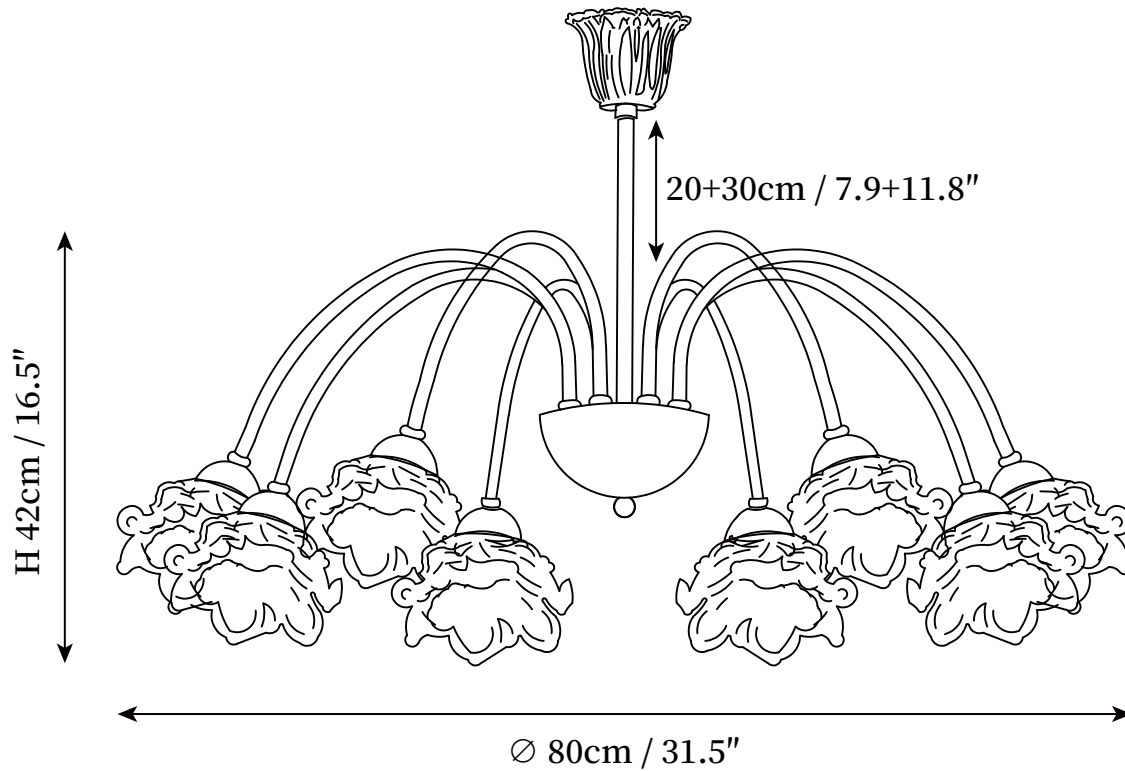

SPECIFICATION SHEET

SPECIFICATION DETAILS

*For custom options, consult factory for details

Fixture Dimensions	D 23.6" x H 15.4" (5heads)
Light source	E14 (bulb not included)
Wattage	MAX 15W incandescent bulb or LED equivalent.
Voltage	AC 110-240V
Mounting	Hardwired.
Dimming	Compatible with dimmable bulbs (bulb not included)
Control method	Compatible with common wall switches (not included)
Finishes	Copper
Shade Details	White
Material	Iron, Glass
Rod Length	Suspension rod is 7.9+11.8", Can be combined at will.

SPECIFICATION SHEET

SPECIFICATION DETAILS

*For custom options, consult factory for details

Fixture Dimensions	D 23.6" x H 15.4" (6heads)
Light source	E14 (bulb not included)
Wattage	MAX 15W incandescent bulb or LED equivalent.
Voltage	AC 110-240V
Mounting	Hardwired.
Dimming	Compatible with dimmable bulbs (bulb not included)
Control method	Compatible with common wall switches (not included)
Finishes	Copper
Shade Details	White
Material	Iron, Glass
Rod Length	Suspension rod is 7.9+11.8", Can be combined at will.

SPECIFICATION SHEET

SPECIFICATION DETAILS

*For custom options, consult factory for details

Fixture Dimensions	D 31.5" x H 16.5" (8heads)
Light source	E14 (bulb not included)
Wattage	MAX 15W incandescent bulb or LED equivalent.
Voltage	AC 110-240V
Mounting	Hardwired.
Dimming	Compatible with dimmable bulbs (bulb not included)
Control method	Compatible with common wall switches (not included)
Finishes	Copper
Shade Details	White
Material	Iron, Glass
Rod Length	Suspension rod is 7.9+11.8", Can be combined at will.