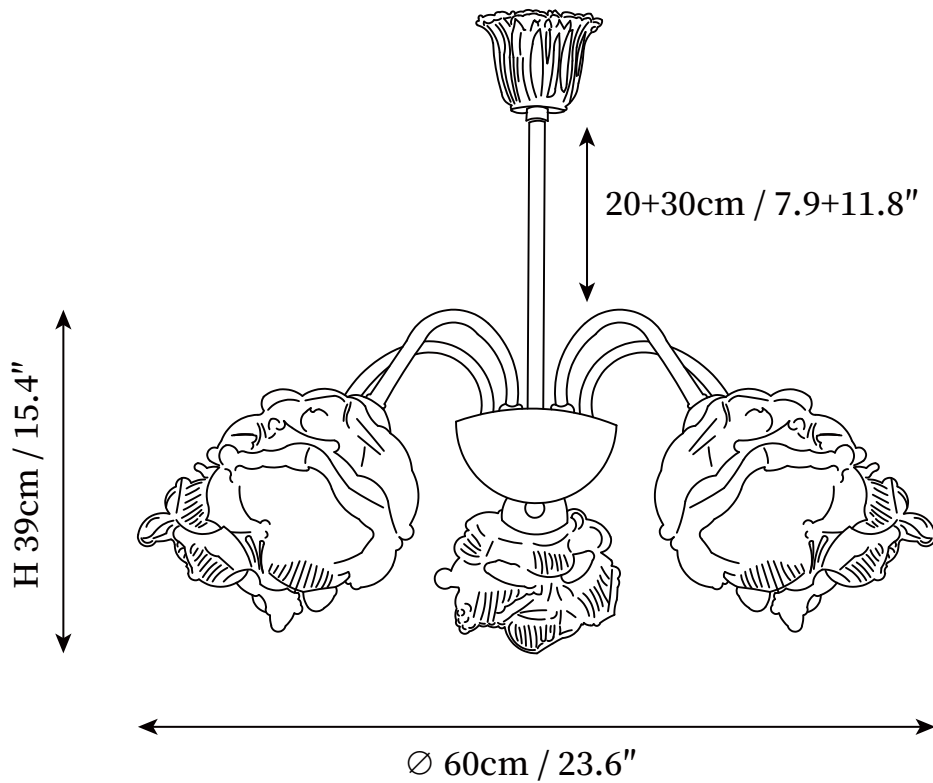

SPECIFICATION SHEET

SPECIFICATION DETAILS

*For custom options, consult factory for details

Fixture Dimensions	D 23.6" x H 15.4" (5heads)
Light source	E14 (bulb not included)
Wattage	MAX 15W incandescent bulb or LED equivalent.
Voltage	AC 110-240V
Mounting	Hardwired.
Dimming	Compatible with dimmable bulbs (bulb not included)
Control method	Compatible with common wall switches (not included)
Finishes	Copper
Shade Details	White
Material	Iron, Glass
Rod Length	Suspension rod is 7.9+11.8", Can be combined at will.

SPECIFICATION SHEET

SPECIFICATION DETAILS

*For custom options, consult factory for details

Fixture Dimensions	D 23.6" x H 15.4" (6heads)
Light source	E14 (bulb not included)
Wattage	MAX 15W incandescent bulb or LED equivalent.
Voltage	AC 110-240V
Mounting	Hardwired.
Dimming	Compatible with dimmable bulbs (bulb not included)
Control method	Compatible with common wall switches (not included)
Finishes	Copper
Shade Details	White
Material	Iron, Glass
Rod Length	Suspension rod is 7.9+11.8", Can be combined at will.

SPECIFICATION SHEET

SPECIFICATION DETAILS

*For custom options, consult factory for details

Fixture Dimensions	D 31.5" x H 16.5" (8heads)
Light source	E14 (bulb not included)
Wattage	MAX 15W incandescent bulb or LED equivalent.
Voltage	AC 110-240V
Mounting	Hardwired.
Dimming	Compatible with dimmable bulbs (bulb not included)
Control method	Compatible with common wall switches (not included)
Finishes	Copper
Shade Details	White
Material	Iron, Glass
Rod Length	Suspension rod is 7.9+11.8", Can be combined at will.