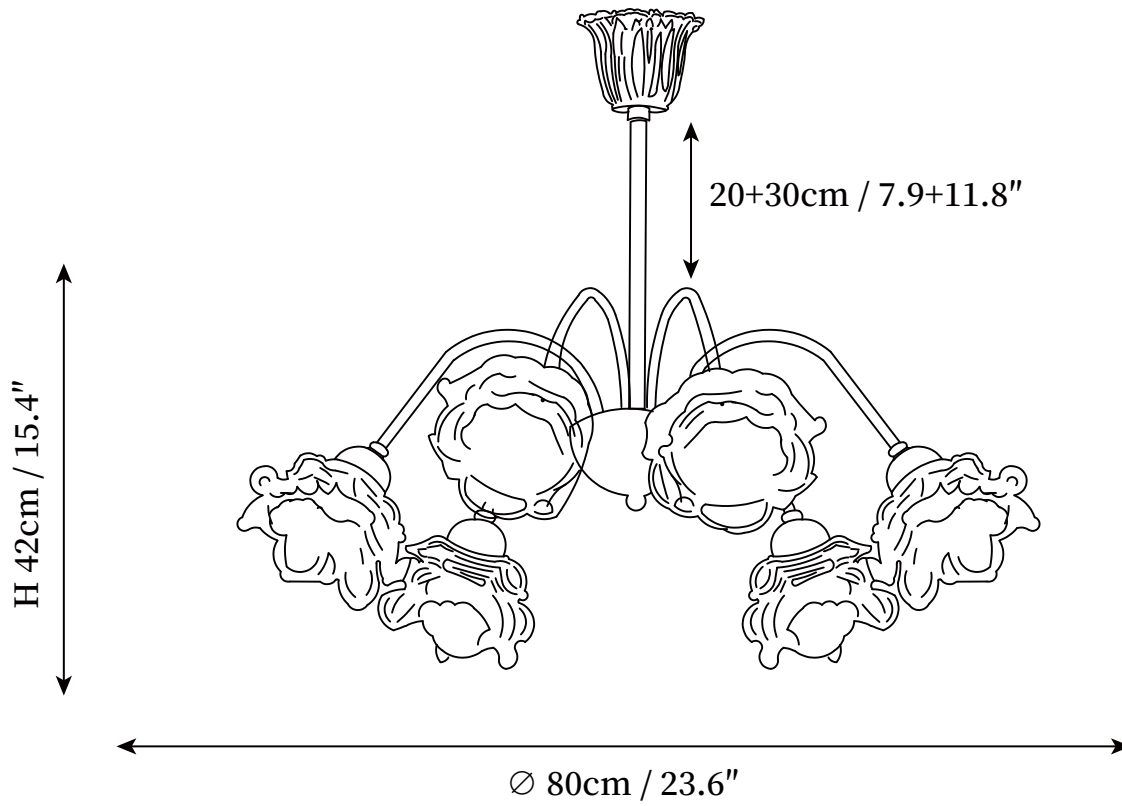

SPECIFICATION SHEET

SPECIFICATION DETAILS

*For custom options, consult factory for details

Fixture Dimensions	D 23.6" x H 15.4" (5heads)
Light source	E14 (bulb not included)
Wattage	MAX 15W incandescent bulb or LED equivalent.
Voltage	AC 110-240V
Mounting	Hardwired.
Dimming	Compatible with dimmable bulbs (bulb not included)
Control method	Compatible with common wall switches (not included)
Finishes	Copper
Shade Details	White
Material	Iron, Glass
Rod Length	Suspension rod is 7.9+11.8", Can be combined at will.

SPECIFICATION SHEET

SPECIFICATION DETAILS

*For custom options, consult factory for details

Fixture Dimensions	D 23.6" x H 15.4" (6heads)
Light source	E14 (bulb not included)
Wattage	MAX 15W incandescent bulb or LED equivalent.
Voltage	AC 110-240V
Mounting	Hardwired.
Dimming	Compatible with dimmable bulbs (bulb not included)
Control method	Compatible with common wall switches (not included)
Finishes	Copper
Shade Details	White
Material	Iron, Glass
Rod Length	Suspension rod is 7.9+11.8", Can be combined at will.

SPECIFICATION SHEET

SPECIFICATION DETAILS

*For custom options, consult factory for details

Fixture Dimensions	D 31.5" x H 16.5" (8heads)
Light source	E14 (bulb not included)
Wattage	MAX 15W incandescent bulb or LED equivalent.
Voltage	AC 110-240V
Mounting	Hardwired.
Dimming	Compatible with dimmable bulbs (bulb not included)
Control method	Compatible with common wall switches (not included)
Finishes	Copper
Shade Details	White
Material	Iron, Glass
Rod Length	Suspension rod is 7.9+11.8", Can be combined at will.