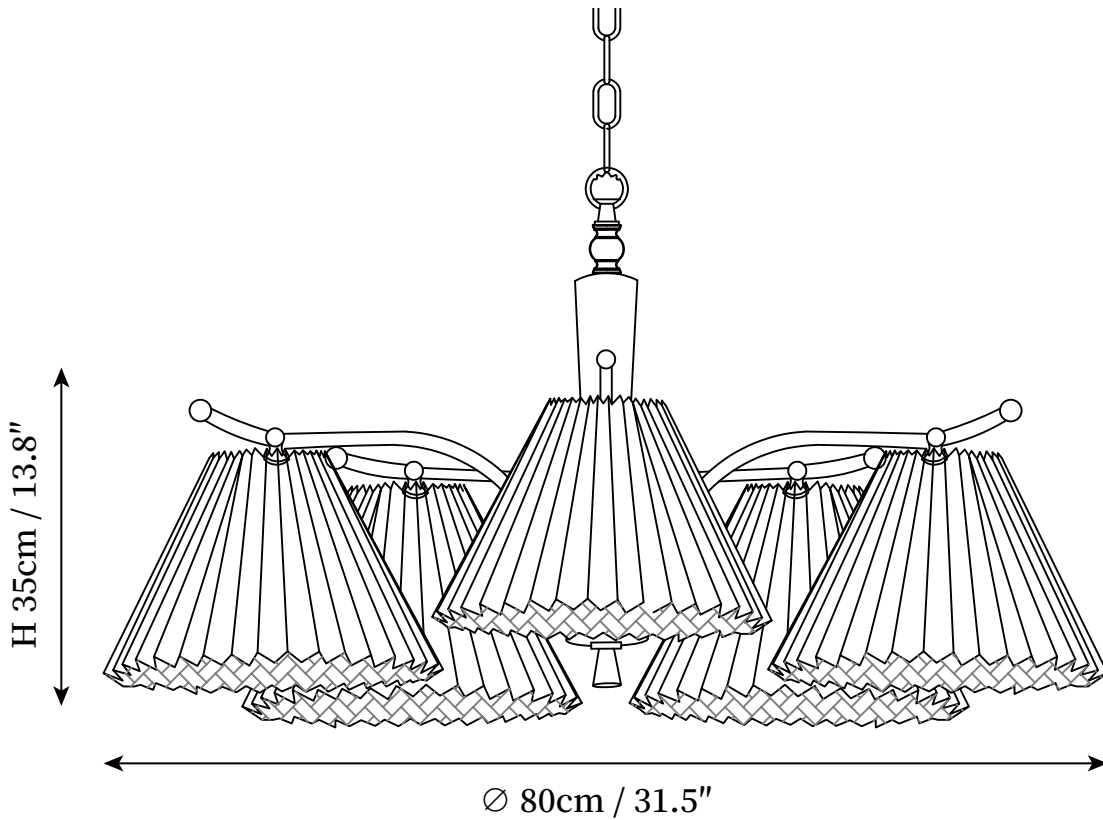

SPECIFICATION SHEET

SPECIFICATION DETAILS

*For custom options, consult factory for details

Fixture Dimensions	D 28.7" x H 13.8" (3 heads)
Light source	E26 or E27 (bulb not included)
Wattage	MAX 40W incandescent bulb or LED equivalent.
Voltage	AC 110-240V
Mounting	Hardwired.
Dimming	Compatible with dimmable bulbs (bulb not included)
Control method	Compatible with common wall switches (
Finishes	Walnut, White, Polished Brass
Shade Details	White
Material	Brass, Walnut Wood, Fabric
Hanging Length	Chain lengths range between 19.7", the length can be specified according to needs

SPECIFICATION SHEET

SPECIFICATION DETAILS

*For custom options, consult factory for details

Fixture Dimensions	D 31.5" x H 13.8" (5 heads)
Light source	E26 or E27 (bulb not included)
Wattage	MAX 40W incandescent bulb or LED equivalent.
Voltage	AC 110-240V
Mounting	Hardwired.
Dimming	Compatible with dimmable bulbs (bulb not included)
Control method	Compatible with common wall switches(
Finishes	Walnut, White, Polished Brass
Shade Details	White
Material	Brass, Walnut Wood, Fabric
Hanging Length	Chain lengths range between 19.7", the length can be specified according to needs