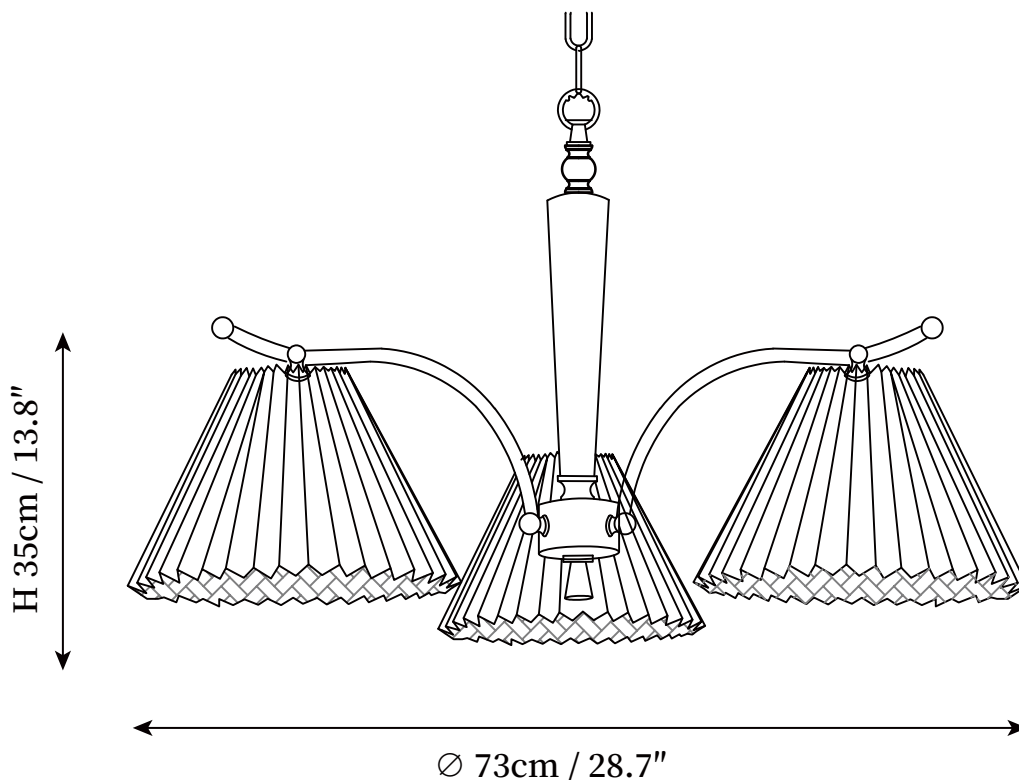

SPECIFICATION SHEET

SPECIFICATION DETAILS

*For custom options, consult factory for details

Fixture Dimensions	D 28.7" x H 13.8" (3 heads)
Light source	E26 or E27 (bulb not included)
Wattage	MAX 40W incandescent bulb or LED equivalent.
Voltage	AC 110-240V
Mounting	Hardwired.
Dimming	Compatible with dimmable bulbs (bulb not included)
Control method	Compatible with common wall switches (
Finishes	Walnut, White, Polished Brass
Shade Details	White
Material	Brass, Walnut Wood, Fabric
Hanging Length	Chain lengths range between 19.7", the length can be specified according to needs

SPECIFICATION SHEET

SPECIFICATION DETAILS

*For custom options, consult factory for details

Fixture Dimensions	D 31.5" x H 13.8" (5 heads)
Light source	E26 or E27 (bulb not included)
Wattage	MAX 40W incandescent bulb or LED equivalent.
Voltage	AC 110-240V
Mounting	Hardwired.
Dimming	Compatible with dimmable bulbs (bulb not included)
Control method	Compatible with common wall switches(
Finishes	Walnut, White, Polished Brass
Shade Details	White
Material	Brass, Walnut Wood, Fabric
Hanging Length	Chain lengths range between 19.7", the length can be specified according to needs