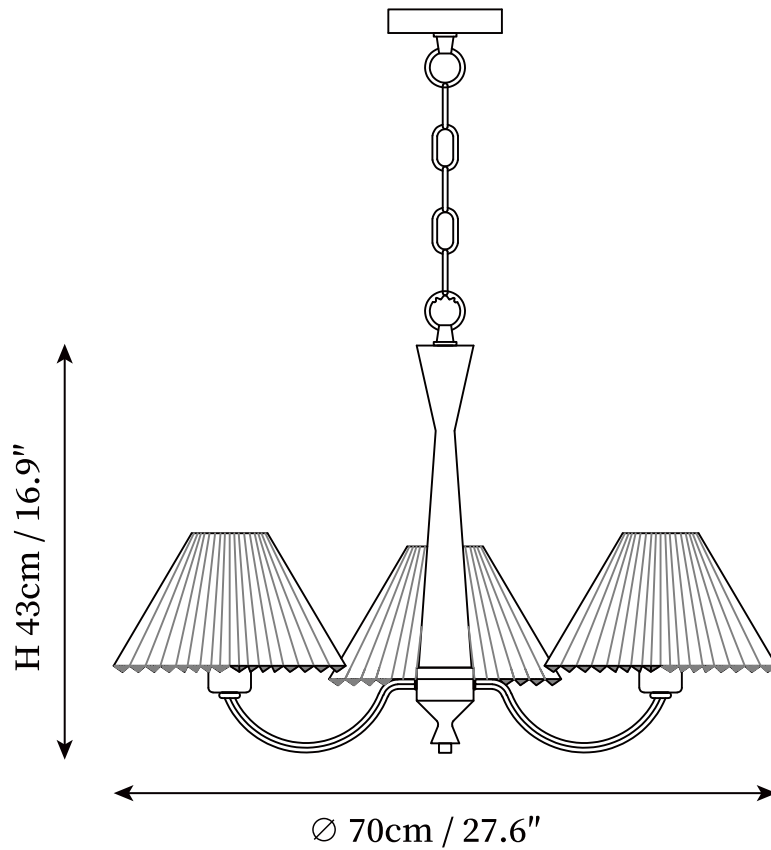

## SPECIFICATION DETAILS

\*For custom options, consult factory for details

---

<b>Fixture Dimensions</b>	D 27.6" x H 16.9"
<b>Light source</b>	E26 or E27 (bulb not included)
<b>Wattage</b>	MAX 40W incandescent bulb or LED equivalent.
<b>Voltage</b>	AC 110-240V
<b>Mounting</b>	Hardwired.
<b>Dimming</b>	Compatible with dimmable bulbs (bulb not included)
<b>Control method</b>	Compatible with common wall switches (not included)
<b>Finishes</b>	Walnut, Polished Brass
<b>Shade Details</b>	White Fabric
<b>Material</b>	Brass, Walnut Wood, Fabric
<b>Hanging Length</b>	Suspension chain length is 50cm/19.7", the length can be specified according to needs

## SPECIFICATION DETAILS

\*For custom options, consult factory for details

<b>Fixture Dimensions</b>	D 37.4" x H 16.9"
<b>Light source</b>	E26 or E27 (bulb not included)
<b>Wattage</b>	MAX 40W incandescent bulb or LED equivalent.
<b>Voltage</b>	AC 110-240V
<b>Mounting</b>	Hardwired.
<b>Dimming</b>	Compatible with dimmable bulbs (bulb not included)
<b>Control method</b>	Compatible with common wall switches (not included)
<b>Finishes</b>	Walnut, Polished Brass
<b>Shade Details</b>	White Fabric
<b>Material</b>	Brass, Walnut Wood, Fabric
<b>Hanging Length</b>	Suspension chain length is 50cm/19.7", the length can be specified according to needs

## SPECIFICATION DETAILS

\*For custom options, consult factory for details

<b>Fixture Dimensions</b>	D 45.3" x H 19.7"
<b>Light source</b>	E26 or E27 (bulb not included)
<b>Wattage</b>	MAX 40W incandescent bulb or LED equivalent.
<b>Voltage</b>	AC 110-240V
<b>Mounting</b>	Hardwired.
<b>Dimming</b>	Compatible with dimmable bulbs (bulb not included)
<b>Control method</b>	Compatible with common wall switches(not included)
<b>Finishes</b>	Walnut, Polished Brass
<b>Shade Details</b>	White Fabric
<b>Material</b>	Brass, Walnut Wood, Fabric
<b>Hanging Length</b>	Suspension chain length is 50cm/19.7", the length can be specified according to needs