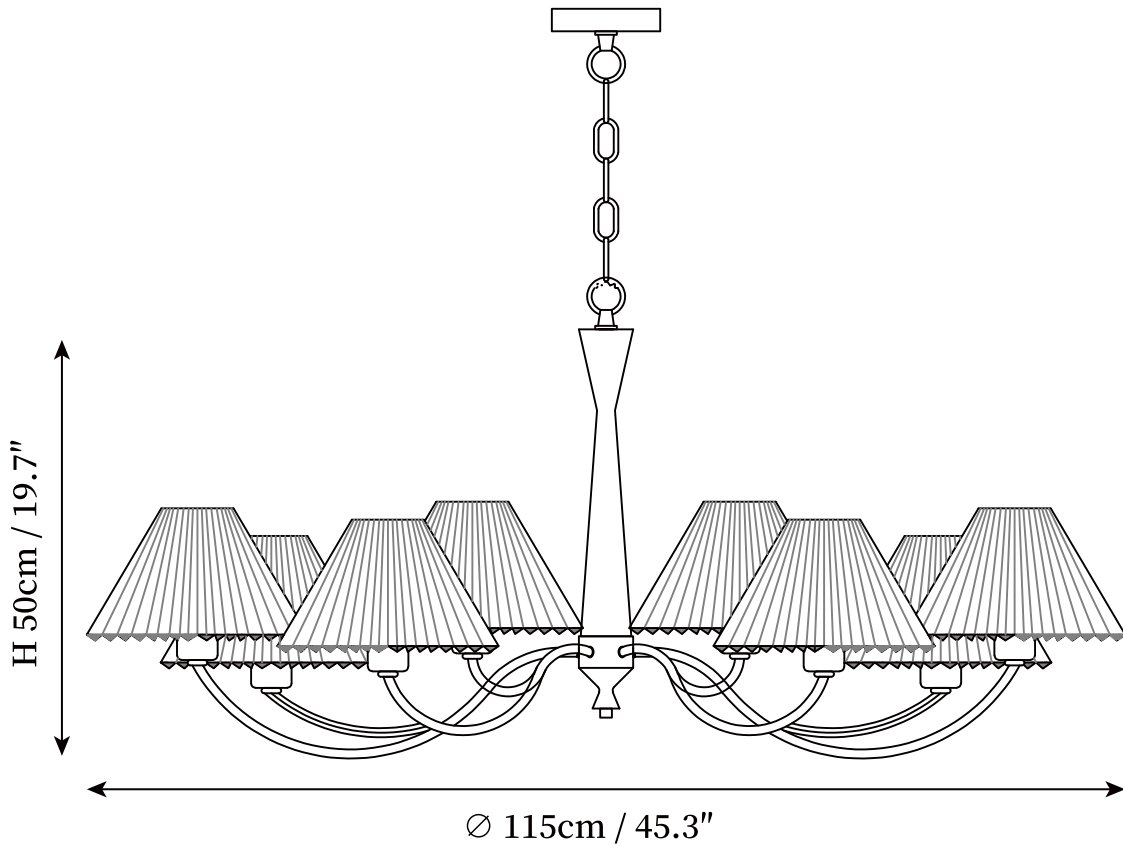

## SPECIFICATION DETAILS

\*For custom options, consult factory for details

---

<b>Fixture Dimensions</b>	D 27.6" x H 16.9"
<b>Light source</b>	E26 or E27 (bulb not included)
<b>Wattage</b>	MAX 40W incandescent bulb or LED equivalent.
<b>Voltage</b>	AC 110-240V
<b>Mounting</b>	Hardwired.
<b>Dimming</b>	Compatible with dimmable bulbs (bulb not included)
<b>Control method</b>	Compatible with common wall switches (not included)
<b>Finishes</b>	Walnut, Polished Brass
<b>Shade Details</b>	White Fabric
<b>Material</b>	Brass, Walnut Wood, Fabric
<b>Hanging Length</b>	Suspension chain length is 50cm/19.7", the length can be specified according to needs

## SPECIFICATION DETAILS

\*For custom options, consult factory for details

<b>Fixture Dimensions</b>	D 37.4" x H 16.9"
<b>Light source</b>	E26 or E27 (bulb not included)
<b>Wattage</b>	MAX 40W incandescent bulb or LED equivalent.
<b>Voltage</b>	AC 110-240V
<b>Mounting</b>	Hardwired.
<b>Dimming</b>	Compatible with dimmable bulbs (bulb not included)
<b>Control method</b>	Compatible with common wall switches (not included)
<b>Finishes</b>	Walnut, Polished Brass
<b>Shade Details</b>	White Fabric
<b>Material</b>	Brass, Walnut Wood, Fabric
<b>Hanging Length</b>	Suspension chain length is 50cm/19.7", the length can be specified according to needs

## SPECIFICATION DETAILS

\*For custom options, consult factory for details

<b>Fixture Dimensions</b>	D 45.3" x H 19.7"
<b>Light source</b>	E26 or E27 (bulb not included)
<b>Wattage</b>	MAX 40W incandescent bulb or LED equivalent.
<b>Voltage</b>	AC 110-240V
<b>Mounting</b>	Hardwired.
<b>Dimming</b>	Compatible with dimmable bulbs (bulb not included)
<b>Control method</b>	Compatible with common wall switches(not included)
<b>Finishes</b>	Walnut, Polished Brass
<b>Shade Details</b>	White Fabric
<b>Material</b>	Brass, Walnut Wood, Fabric
<b>Hanging Length</b>	Suspension chain length is 50cm/19.7", the length can be specified according to needs