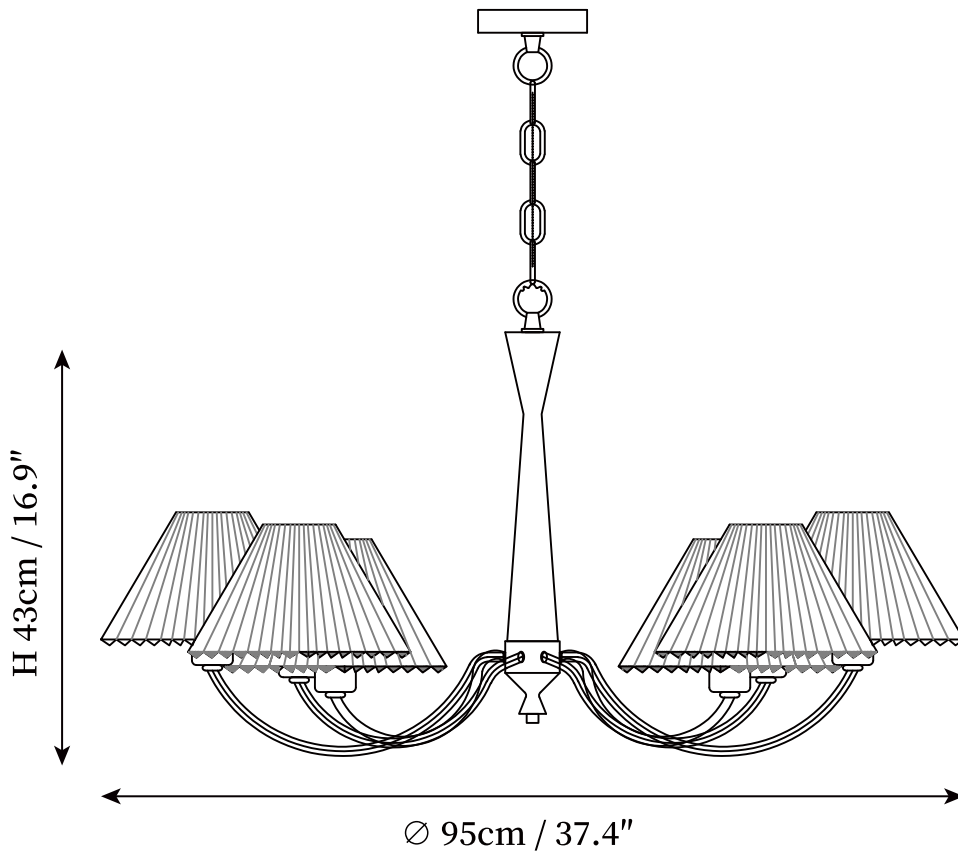

## SPECIFICATION DETAILS

\*For custom options, consult factory for details

---

<b>Fixture Dimensions</b>	D 27.6" x H 16.9"
<b>Light source</b>	E26 or E27 (bulb not included)
<b>Wattage</b>	MAX 40W incandescent bulb or LED equivalent.
<b>Voltage</b>	AC 110-240V
<b>Mounting</b>	Hardwired.
<b>Dimming</b>	Compatible with dimmable bulbs (bulb not included)
<b>Control method</b>	Compatible with common wall switches (not included)
<b>Finishes</b>	Walnut, Polished Brass
<b>Shade Details</b>	White Fabric
<b>Material</b>	Brass, Walnut Wood, Fabric
<b>Hanging Length</b>	Suspension chain length is 50cm/19.7", the length can be specified according to needs

## SPECIFICATION DETAILS

\*For custom options, consult factory for details

<b>Fixture Dimensions</b>	D 37.4" x H 16.9"
<b>Light source</b>	E26 or E27 (bulb not included)
<b>Wattage</b>	MAX 40W incandescent bulb or LED equivalent.
<b>Voltage</b>	AC 110-240V
<b>Mounting</b>	Hardwired.
<b>Dimming</b>	Compatible with dimmable bulbs (bulb not included)
<b>Control method</b>	Compatible with common wall switches (not included)
<b>Finishes</b>	Walnut, Polished Brass
<b>Shade Details</b>	White Fabric
<b>Material</b>	Brass, Walnut Wood, Fabric
<b>Hanging Length</b>	Suspension chain length is 50cm/19.7", the length can be specified according to needs

## SPECIFICATION DETAILS

\*For custom options, consult factory for details

<b>Fixture Dimensions</b>	D 45.3" x H 19.7"
<b>Light source</b>	E26 or E27 (bulb not included)
<b>Wattage</b>	MAX 40W incandescent bulb or LED equivalent.
<b>Voltage</b>	AC 110-240V
<b>Mounting</b>	Hardwired.
<b>Dimming</b>	Compatible with dimmable bulbs (bulb not included)
<b>Control method</b>	Compatible with common wall switches(not included)
<b>Finishes</b>	Walnut, Polished Brass
<b>Shade Details</b>	White Fabric
<b>Material</b>	Brass, Walnut Wood, Fabric
<b>Hanging Length</b>	Suspension chain length is 50cm/19.7", the length can be specified according to needs