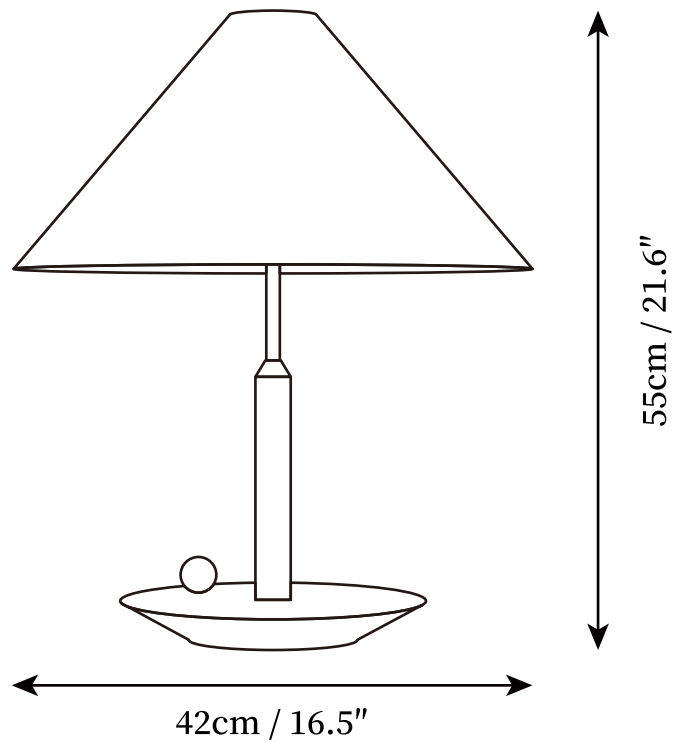

SPECIFICATION SHEET

SPECIFICATION DETAILS

*For custom options, consult factory for details

Fixture Dimensions	D 16.5" x H 21.6"
Light source	E26 or E27 (bulb not included)
Wattage	MAX 40W incandescent bulb or LED equivalent.
Voltage	AC 110-240V
Dimming	Compatible with dimmable bulbs (bulb not included)
Control method	In line ON / OFF switch.
Finishes	Red+Green, Blue+Yellow
Glass Color	White
Material	Steel, Aluminum alloy
Cord Length	Supplied with switched plug cord, length ~59" (150cm).