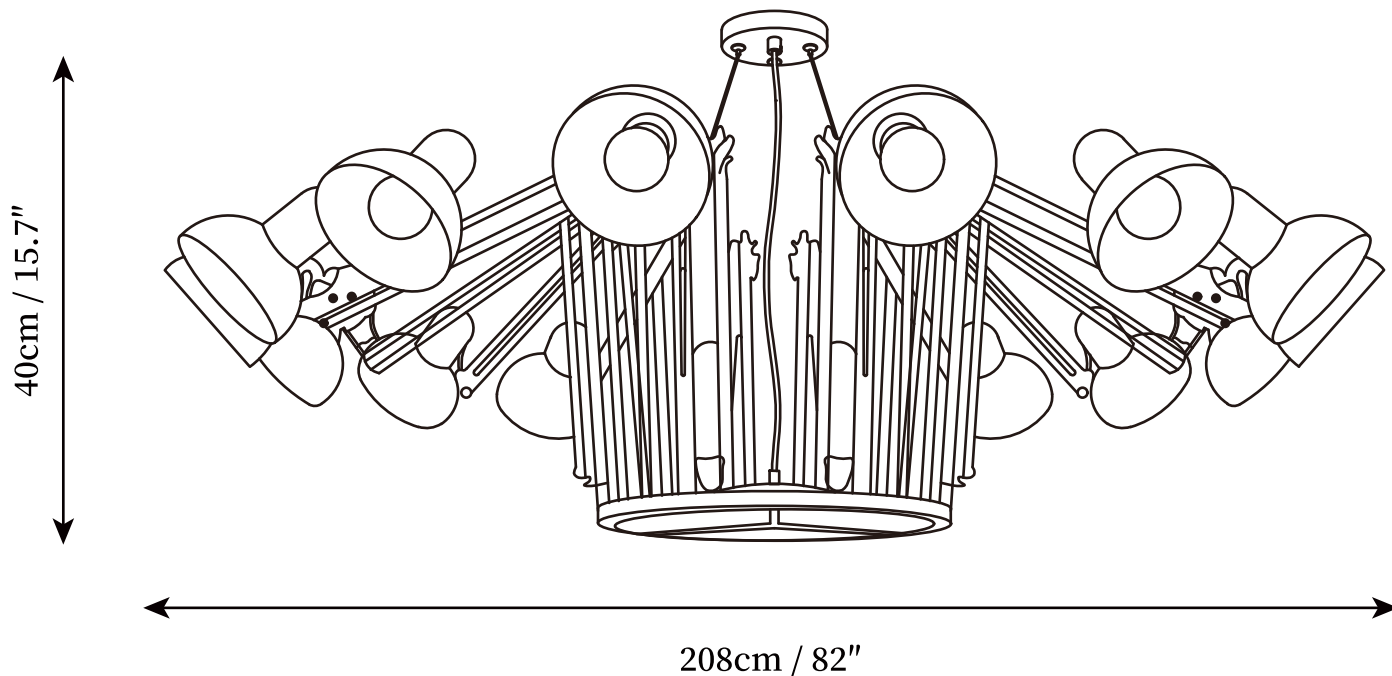

SPECIFICATION SHEET

SPECIFICATION DETAILS

*For custom options, consult factory for details

Fixture Dimensions	D 78.7" x H 15.7" (9head)
Light source	E14 (bulb not included)
Wattage	MAX 15W incandescent bulb or LED equivalent.
Voltage	AC 110-240V
Mounting	Hardwired.
Dimming	Compatible with dimmable bulbs (bulb not included)
Control method	Compatible with common wall switches(not included)
Finishes	Black
Crystal Color	Black
Material	Metal, Iron, Aluminum
Wire Length	The standard length of the suspended wire is 59 "(150 cm) and the length is adjustable.

SPECIFICATION SHEET

SPECIFICATION DETAILS

*For custom options, consult factory for details

Fixture Dimensions	D 82" x H 15.7" (12head)
Light source	E14 (bulb not included)
Wattage	MAX 15W incandescent bulb or LED equivalent.
Voltage	AC 110-240V
Mounting	Hardwired.
Dimming	Compatible with dimmable bulbs (bulb not included)
Control method	Compatible with common wall switches(not included)
Finishes	Black
Crystal Color	Black
Material	Metal, Iron, Aluminum
Wire Length	The standard length of the suspended wire is 59 "(150 cm) and the length is adjustable.

SPECIFICATION SHEET

SPECIFICATION DETAILS

*For custom options, consult factory for details

Fixture Dimensions	D 82" x H 15.7" (16head)
Light source	E14 (bulb not included)
Wattage	MAX 15W incandescent bulb or LED equivalent.
Voltage	AC 110-240V
Mounting	Hardwired.
Dimming	Compatible with dimmable bulbs (bulb not included)
Control method	Compatible with common wall switches(not included)
Finishes	Black
Crystal Color	Black
Material	Metal, Iron, Aluminum
Wire Length	The standard length of the suspended wire is 59 "(150 cm) and the length is adjustable.
