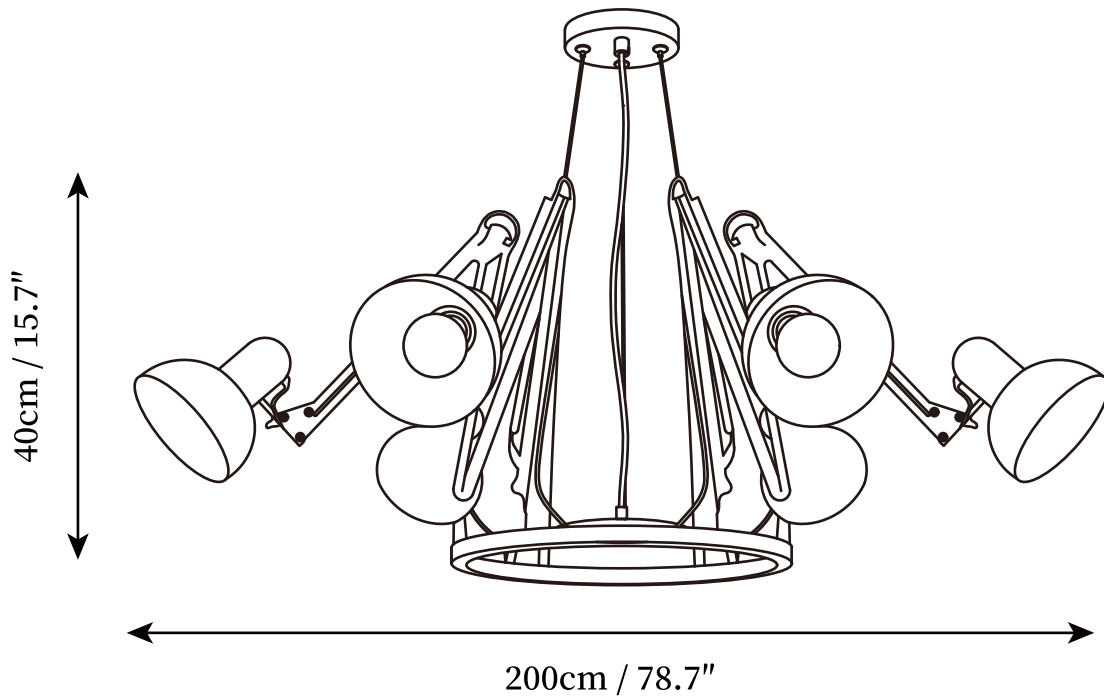

SPECIFICATION SHEET

SPECIFICATION DETAILS

*For custom options, consult factory for details

Fixture Dimensions	D 78.7" x H 15.7" (6head)
Light source	E14 (bulb not included)
Wattage	MAX 15W incandescent bulb or LED equivalent.
Voltage	AC 110-240V
Mounting	Hardwired.
Dimming	Compatible with dimmable bulbs (bulb not included)
Control method	Compatible with common wall switches(not included)
Finishes	Black
Crystal Color	Black
Material	Metal, Iron, Aluminum
Wire Length	The standard length of the suspended wire is 59 "(150 cm) and the length is adjustable.

SPECIFICATION SHEET

SPECIFICATION DETAILS

*For custom options, consult factory for details

Fixture Dimensions	D 78.7" x H 15.7" (9head)
Light source	E14 (bulb not included)
Wattage	MAX 15W incandescent bulb or LED equivalent.
Voltage	AC 110-240V
Mounting	Hardwired.
Dimming	Compatible with dimmable bulbs (bulb not included)
Control method	Compatible with common wall switches(not included)
Finishes	Black
Crystal Color	Black
Material	Metal, Iron, Aluminum
Wire Length	The standard length of the suspended wire is 59 "(150 cm) and the length is adjustable.

SPECIFICATION SHEET

SPECIFICATION DETAILS

*For custom options, consult factory for details

Fixture Dimensions	D 82" x H 15.7" (12head)
Light source	E14 (bulb not included)
Wattage	MAX 15W incandescent bulb or LED equivalent.
Voltage	AC 110-240V
Mounting	Hardwired.
Dimming	Compatible with dimmable bulbs (bulb not included)
Control method	Compatible with common wall switches(not included)
Finishes	Black
Crystal Color	Black
Material	Metal, Iron, Aluminum
Wire Length	The standard length of the suspended wire is 59 "(150 cm) and the length is adjustable.