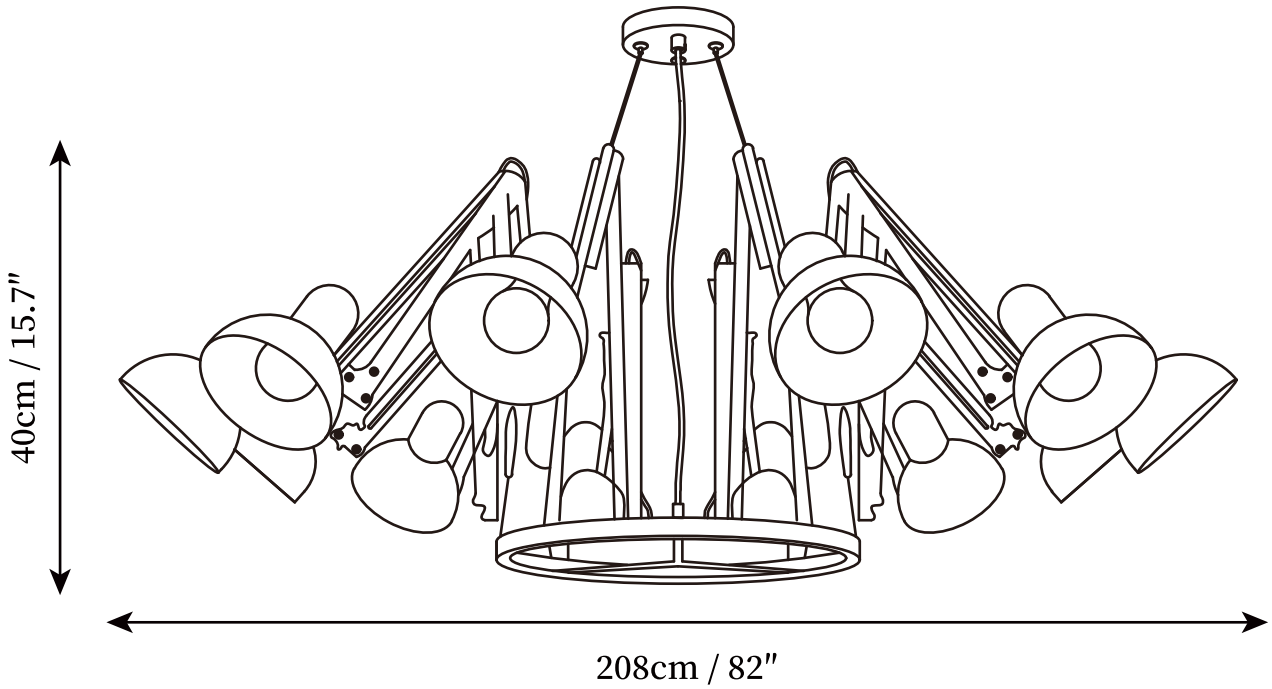

SPECIFICATION SHEET

SPECIFICATION DETAILS

*For custom options, consult factory for details

Fixture Dimensions	D 78.7" x H 15.7" (6head)
Light source	E14 (bulb not included)
Wattage	MAX 15W incandescent bulb or LED equivalent.
Voltage	AC 110-240V
Mounting	Hardwired.
Dimming	Compatible with dimmable bulbs (bulb not included)
Control method	Compatible with common wall switches(not included)
Finishes	Black
Crystal Color	Black
Material	Metal, Iron, Aluminum
Wire Length	The standard length of the suspended wire is 59 "(150 cm) and the length is adjustable.

SPECIFICATION SHEET

SPECIFICATION DETAILS

*For custom options, consult factory for details

Fixture Dimensions	D 78.7" x H 15.7" (9head)
Light source	E14 (bulb not included)
Wattage	MAX 15W incandescent bulb or LED equivalent.
Voltage	AC 110-240V
Mounting	Hardwired.
Dimming	Compatible with dimmable bulbs (bulb not included)
Control method	Compatible with common wall switches(not included)
Finishes	Black
Crystal Color	Black
Material	Metal, Iron, Aluminum
Wire Length	The standard length of the suspended wire is 59 "(150 cm) and the length is adjustable.

SPECIFICATION SHEET

SPECIFICATION DETAILS

*For custom options, consult factory for details

Fixture Dimensions	D 82" x H 15.7" (12head)
Light source	E14 (bulb not included)
Wattage	MAX 15W incandescent bulb or LED equivalent.
Voltage	AC 110-240V
Mounting	Hardwired.
Dimming	Compatible with dimmable bulbs (bulb not included)
Control method	Compatible with common wall switches(not included)
Finishes	Black
Crystal Color	Black
Material	Metal, Iron, Aluminum
Wire Length	The standard length of the suspended wire is 59 "(150 cm) and the length is adjustable.