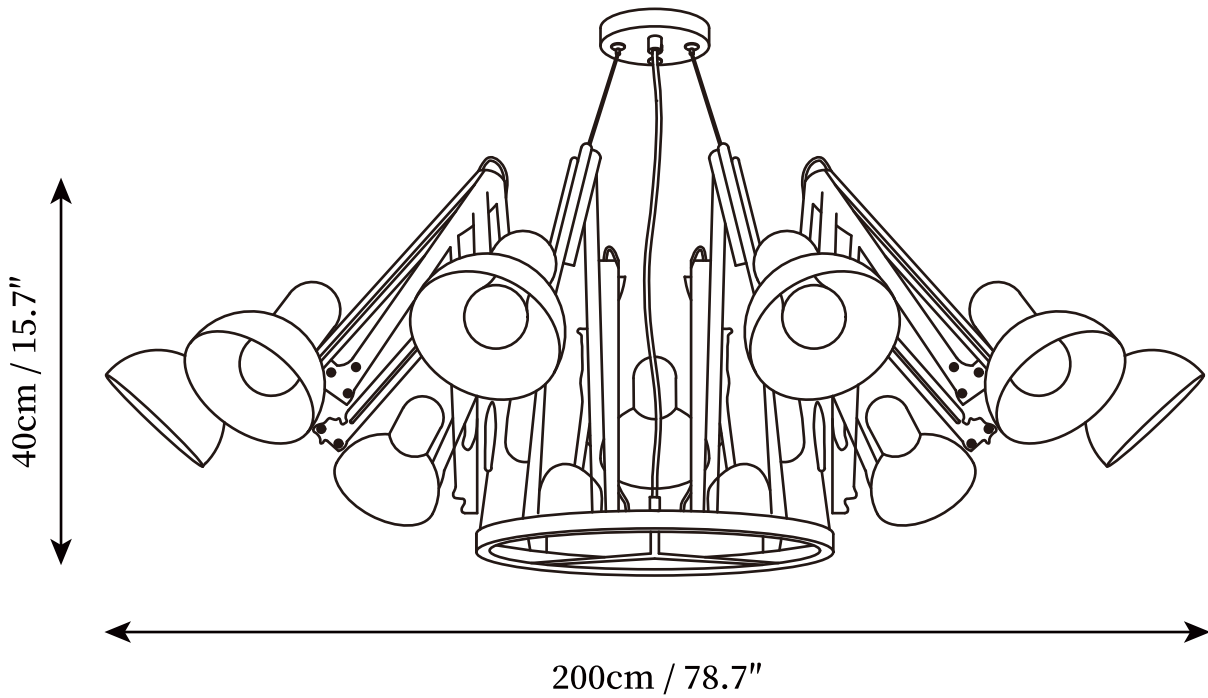

SPECIFICATION SHEET

SPECIFICATION DETAILS

*For custom options, consult factory for details

Fixture Dimensions	D 78.7" x H 15.7" (6head)
Light source	E14 (bulb not included)
Wattage	MAX 15W incandescent bulb or LED equivalent.
Voltage	AC 110-240V
Mounting	Hardwired.
Dimming	Compatible with dimmable bulbs (bulb not included)
Control method	Compatible with common wall switches(not included)
Finishes	Black
Crystal Color	Black
Material	Metal, Iron, Aluminum
Wire Length	The standard length of the suspended wire is 59 "(150 cm) and the length is adjustable.

SPECIFICATION SHEET

SPECIFICATION DETAILS

*For custom options, consult factory for details

Fixture Dimensions	D 78.7" x H 15.7" (9head)
Light source	E14 (bulb not included)
Wattage	MAX 15W incandescent bulb or LED equivalent.
Voltage	AC 110-240V
Mounting	Hardwired.
Dimming	Compatible with dimmable bulbs (bulb not included)
Control method	Compatible with common wall switches(not included)
Finishes	Black
Crystal Color	Black
Material	Metal, Iron, Aluminum
Wire Length	The standard length of the suspended wire is 59 "(150 cm) and the length is adjustable.

SPECIFICATION SHEET

SPECIFICATION DETAILS

*For custom options, consult factory for details

Fixture Dimensions	D 82" x H 15.7" (12head)
Light source	E14 (bulb not included)
Wattage	MAX 15W incandescent bulb or LED equivalent.
Voltage	AC 110-240V
Mounting	Hardwired.
Dimming	Compatible with dimmable bulbs (bulb not included)
Control method	Compatible with common wall switches(not included)
Finishes	Black
Crystal Color	Black
Material	Metal, Iron, Aluminum
Wire Length	The standard length of the suspended wire is 59 "(150 cm) and the length is adjustable.