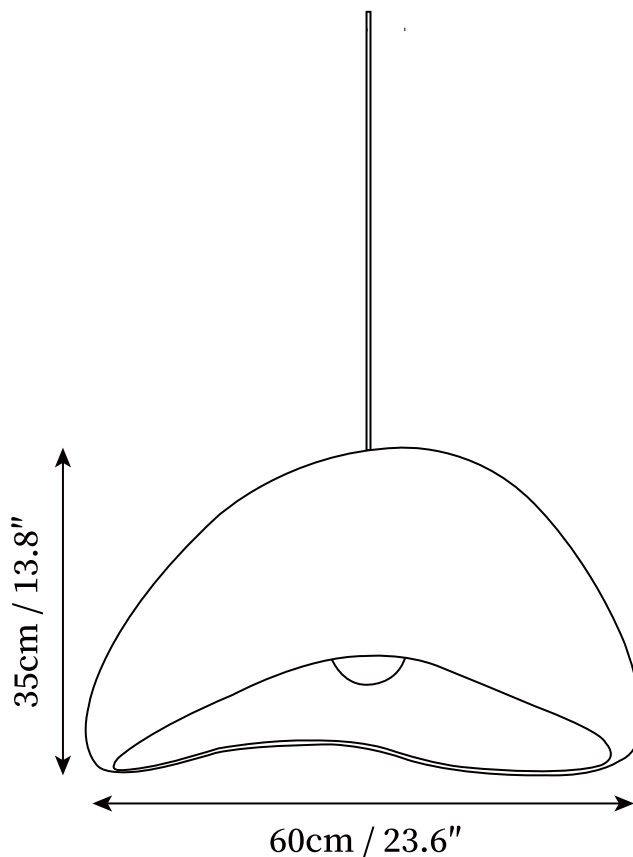

SPECIFICATION SHEET

SPECIFICATION DETAILS

*For custom options, consult factory for details

Fixture Dimensions	D 11.8" x H 7.9", D 15.7" x H 9.8", D 19.7" x H 11.8", D 23.6" x H 13.8", D 31.5" x H 17.7"
Light source	E26 or E27 (bulb not included).
Wattage	MAX 40W incandescent bulb or LED equivalent.
Voltage	AC 110-240V
Mounting	Hardwired.
Dimming	Compatible with dimmable bulbs (bulb not included)
Control method	Compatible with common wall switches(not included)
Finishes	White.
Shade Details	Spots Light gray, Spots Dark gray, Spots Light pink, Spots Beige, Spots Dark red.
Material	Resin, Metal.
Wire Length	The standard length of the cord is 59" (150 cm), the length is adjustable.

SPECIFICATION SHEET

SPECIFICATION DETAILS

*For custom options, consult factory for details

Fixture Dimensions	D 11.8" x H 7.9", D 15.7" x H 9.8", D 19.7" x H 11.8", D 23.6" x H 13.8", D 31.5" x H 17.7"
Light source	E26 or E27 (bulb not included).
Wattage	MAX 40W incandescent bulb or LED equivalent.
Voltage	AC 110-240V
Mounting	Hardwired.
Dimming	Compatible with dimmable bulbs (bulb not included)
Control method	Compatible with common wall switches (not included)
Finishes	White.
Shade Details	Spots Light gray, Spots Dark gray, Spots Light pink, Spots Beige, Spots Dark red.
Material	Resin, Metal.
Wire Length	The standard length of the cord is 59" (150 cm), the length is adjustable.