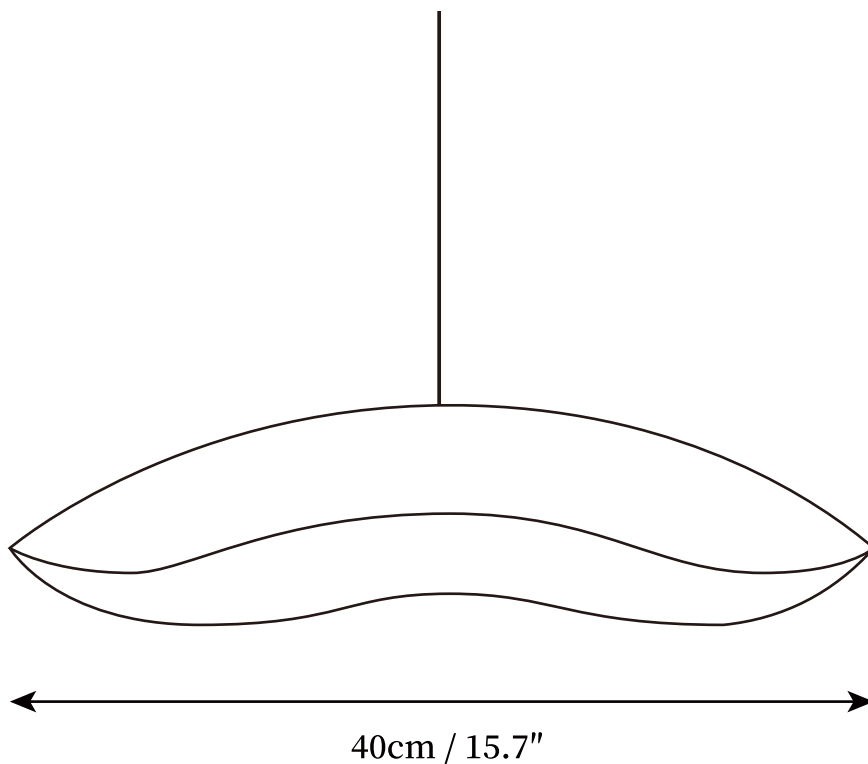

## SPECIFICATION DETAILS

\*For custom options, consult factory for details

<b>Fixture Dimensions</b>	D 15.7" x H 59.1"
<b>Light source</b>	Integrated LED
<b>Wattage</b>	~ 5W
<b>Voltage</b>	AC 110-240V
<b>Dimming</b>	Not supported
<b>CRI(Ra)</b>	90+ CRI
<b>Mounting</b>	Hardwired.
<b>LED Rated Life</b>	30000 hours
<b>Color Temperature</b>	Warm Light (3000K), Neutral Light (4000K), Cool Light (6000K)
<b>Control method</b>	Compatible with common wall switches (not included)
<b>Finishes</b>	Black.
<b>Shads Details</b>	Black, White, Red.
<b>Material</b>	Resin, Acrylic.
<b>Wire Length</b>	The standard length of the cord is 59" (150 cm), the length is adjustable.