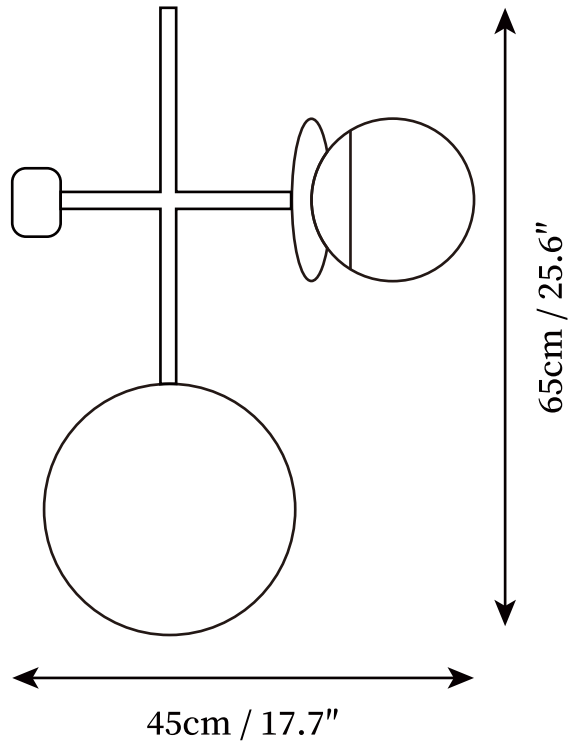

SPECIFICATION SHEET

SPECIFICATION DETAILS

*For custom options, consult factory for details

Fixture Dimensions	D 17.7" x H 25.6"
Light source	G9 (bulb not included)
Wattage	MAX 5W incandescent bulb or LED equivalent.
Voltage	AC 110-240V
Mounting	Hardwired.
Dimming	Compatible with dimmable bulbs (bulb not included)
Control method	Compatible with common wall switches(not included)
Finishes	Gold, Black, Wine red, Light blue
Shade Details	White
Material	Marble, Iron, Glass
Wire Length	The standard length of the suspended wire is 59 "(150 cm) and the length is adjustable.