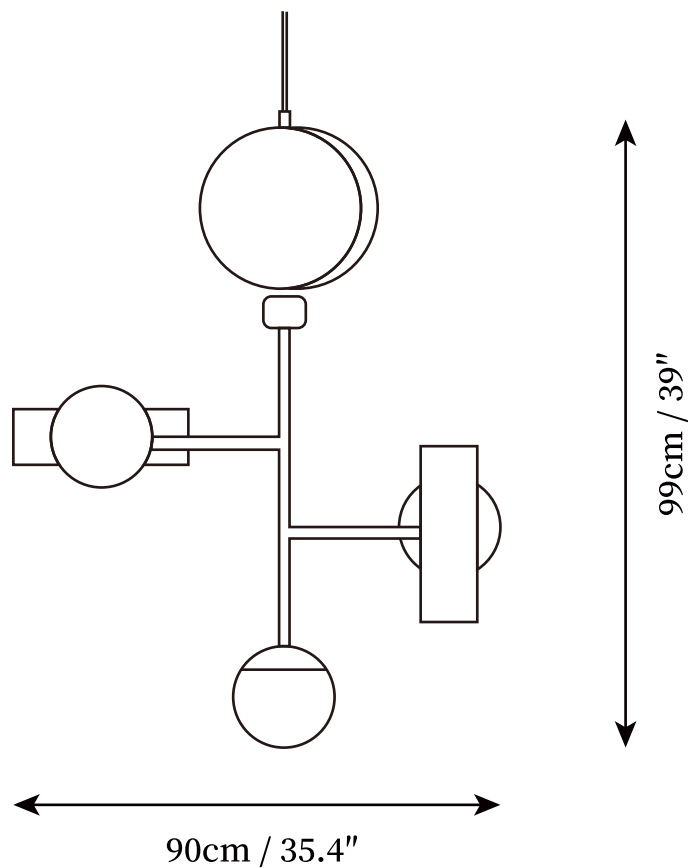

## SPECIFICATION DETAILS

\*For custom options, consult factory for details

<b>Fixture Dimensions</b>	D 35.4" x H 39"
<b>Light source</b>	G9 (bulb not included)
<b>Wattage</b>	MAX 5W incandescent bulb or LED equivalent.
<b>Voltage</b>	AC 110-240V
<b>Mounting</b>	Hardwired.
<b>Dimming</b>	Compatible with dimmable bulbs (bulb not included)
<b>Control method</b>	Compatible with common wall switches(not included)
<b>Finishes</b>	Gold, Black, Wine red, Light blue
<b>Shade Details</b>	White
<b>Material</b>	Marble, Iron, Glass
<b>Wire Length</b>	The standard length of the suspended wire is 59 "(150 cm) and the length is adjustable.

## SPECIFICATION DETAILS

\*For custom options, consult factory for details

<b>Fixture Dimensions</b>	D 27.5" x H 27.5"
<b>Light source</b>	G9 (bulb not included)
<b>Wattage</b>	MAX 5W incandescent bulb or LED equivalent.
<b>Voltage</b>	AC 110-240V
<b>Mounting</b>	Hardwired.
<b>Dimming</b>	Compatible with dimmable bulbs (bulb not included)
<b>Control method</b>	Compatible with common wall switches (not included)
<b>Finishes</b>	Gold, Black, Wine red, Light blue
<b>Shade Details</b>	White
<b>Material</b>	Marble, Iron, Glass
<b>Wire Length</b>	The standard length of the suspended wire is 59 "(150 cm) and the length is adjustable.

## SPECIFICATION DETAILS

\*For custom options, consult factory for details

---

<b>Fixture Dimensions</b>	D 8.6" x H 19.7"
<b>Light source</b>	G9 (bulb not included)
<b>Wattage</b>	MAX 5W incandescent bulb or LED equivalent.
<b>Voltage</b>	AC 110-240V
<b>Mounting</b>	Hardwired.
<b>Dimming</b>	Compatible with dimmable bulbs (bulb not included)
<b>Control method</b>	Compatible with common wall switches(not included)
<b>Finishes</b>	Gold, Black, Wine red, Light blue
<b>Shade Details</b>	White
<b>Material</b>	Marble, Iron, Glass
<b>Wire Length</b>	The standard length of the suspended wire is 59 "(150 cm) and the length is adjustable.