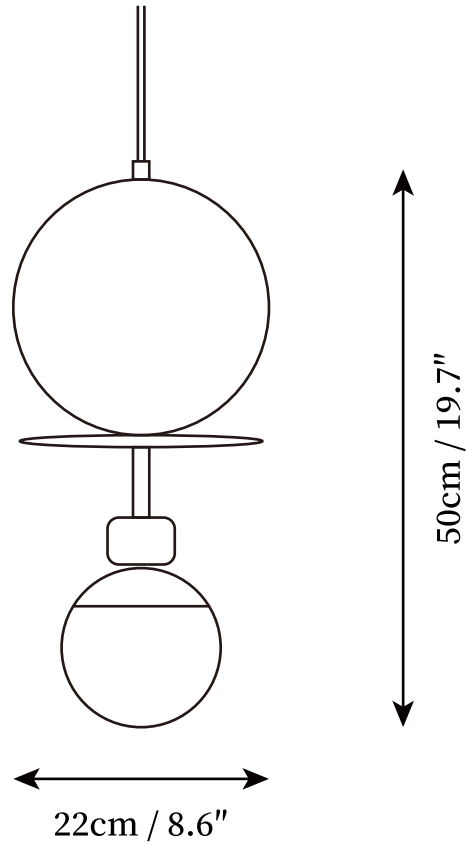

## SPECIFICATION DETAILS

\*For custom options, consult factory for details

<b>Fixture Dimensions</b>	D 35.4" x H 39"
<b>Light source</b>	G9 (bulb not included)
<b>Wattage</b>	MAX 5W incandescent bulb or LED equivalent.
<b>Voltage</b>	AC 110-240V
<b>Mounting</b>	Hardwired.
<b>Dimming</b>	Compatible with dimmable bulbs (bulb not included)
<b>Control method</b>	Compatible with common wall switches(not included)
<b>Finishes</b>	Gold, Black, Wine red, Light blue
<b>Shade Details</b>	White
<b>Material</b>	Marble, Iron, Glass
<b>Wire Length</b>	The standard length of the suspended wire is 59 "(150 cm) and the length is adjustable.

## SPECIFICATION DETAILS

\*For custom options, consult factory for details

<b>Fixture Dimensions</b>	D 27.5" x H 27.5"
<b>Light source</b>	G9 (bulb not included)
<b>Wattage</b>	MAX 5W incandescent bulb or LED equivalent.
<b>Voltage</b>	AC 110-240V
<b>Mounting</b>	Hardwired.
<b>Dimming</b>	Compatible with dimmable bulbs (bulb not included)
<b>Control method</b>	Compatible with common wall switches (not included)
<b>Finishes</b>	Gold, Black, Wine red, Light blue
<b>Shade Details</b>	White
<b>Material</b>	Marble, Iron, Glass
<b>Wire Length</b>	The standard length of the suspended wire is 59 "(150 cm) and the length is adjustable.

## SPECIFICATION DETAILS

\*For custom options, consult factory for details

---

<b>Fixture Dimensions</b>	D 8.6" x H 19.7"
<b>Light source</b>	G9 (bulb not included)
<b>Wattage</b>	MAX 5W incandescent bulb or LED equivalent.
<b>Voltage</b>	AC 110-240V
<b>Mounting</b>	Hardwired.
<b>Dimming</b>	Compatible with dimmable bulbs (bulb not included)
<b>Control method</b>	Compatible with common wall switches(not included)
<b>Finishes</b>	Gold, Black, Wine red, Light blue
<b>Shade Details</b>	White
<b>Material</b>	Marble, Iron, Glass
<b>Wire Length</b>	The standard length of the suspended wire is 59 "(150 cm) and the length is adjustable.