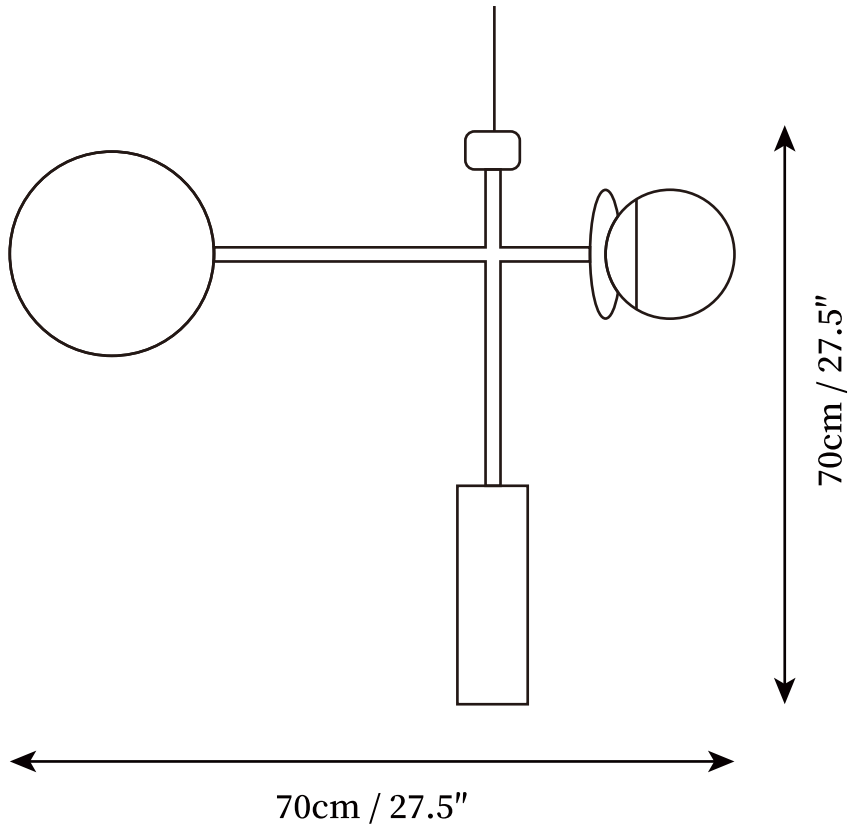

## SPECIFICATION DETAILS

\*For custom options, consult factory for details

<b>Fixture Dimensions</b>	D 35.4" x H 39"
<b>Light source</b>	G9 (bulb not included)
<b>Wattage</b>	MAX 5W incandescent bulb or LED equivalent.
<b>Voltage</b>	AC 110-240V
<b>Mounting</b>	Hardwired.
<b>Dimming</b>	Compatible with dimmable bulbs (bulb not included)
<b>Control method</b>	Compatible with common wall switches(not included)
<b>Finishes</b>	Gold, Black, Wine red, Light blue
<b>Shade Details</b>	White
<b>Material</b>	Marble, Iron, Glass
<b>Wire Length</b>	The standard length of the suspended wire is 59 "(150 cm) and the length is adjustable.

## SPECIFICATION DETAILS

\*For custom options, consult factory for details

<b>Fixture Dimensions</b>	D 27.5" x H 27.5"
<b>Light source</b>	G9 (bulb not included)
<b>Wattage</b>	MAX 5W incandescent bulb or LED equivalent.
<b>Voltage</b>	AC 110-240V
<b>Mounting</b>	Hardwired.
<b>Dimming</b>	Compatible with dimmable bulbs (bulb not included)
<b>Control method</b>	Compatible with common wall switches (not included)
<b>Finishes</b>	Gold, Black, Wine red, Light blue
<b>Shade Details</b>	White
<b>Material</b>	Marble, Iron, Glass
<b>Wire Length</b>	The standard length of the suspended wire is 59 "(150 cm) and the length is adjustable.

## SPECIFICATION DETAILS

\*For custom options, consult factory for details

---

<b>Fixture Dimensions</b>	D 8.6" x H 19.7"
<b>Light source</b>	G9 (bulb not included)
<b>Wattage</b>	MAX 5W incandescent bulb or LED equivalent.
<b>Voltage</b>	AC 110-240V
<b>Mounting</b>	Hardwired.
<b>Dimming</b>	Compatible with dimmable bulbs (bulb not included)
<b>Control method</b>	Compatible with common wall switches(not included)
<b>Finishes</b>	Gold, Black, Wine red, Light blue
<b>Shade Details</b>	White
<b>Material</b>	Marble, Iron, Glass
<b>Wire Length</b>	The standard length of the suspended wire is 59 "(150 cm) and the length is adjustable.