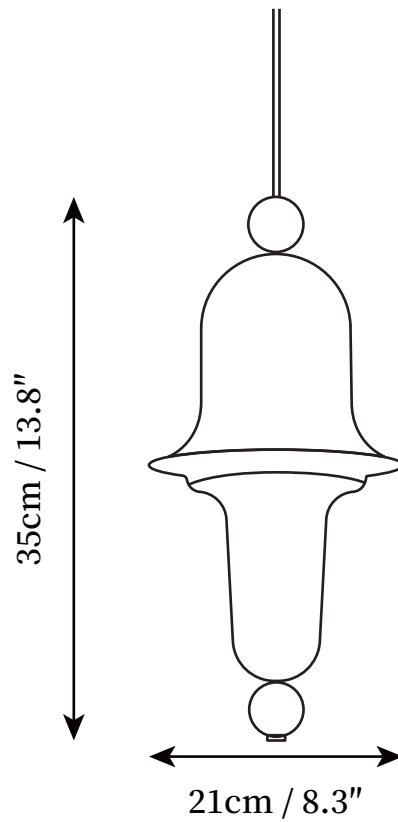

## SPECIFICATION DETAILS

\*For custom options, consult factory for details

<b>Fixture Dimensions</b>	D 8.3" x H 13.8"
<b>Light source</b>	G9
<b>Wattage</b>	3W
<b>Voltage</b>	AC 110-240V
<b>Color Temperature</b>	Based on the purchase of light bulbs
<b>CRI(Ra)</b>	80CRI
<b>Mounting</b>	Ceiling
<b>Driver Required</b>	NO
<b>Optional Color Temps</b>	Buy bulbs as needed
<b>LED Rated Life</b>	Based on bulb life (we do not supply bulbs)
<b>Dimming</b>	Dimming is not supported
<b>Finishes</b>	Stainless steel, Crystal
<b>Glass Details</b>	Pink, White, Gray
<b>Material</b>	Metal, Glass
<b>Wire Length</b>	59"
<b>Wire Type</b>	Black Coaxial Wire