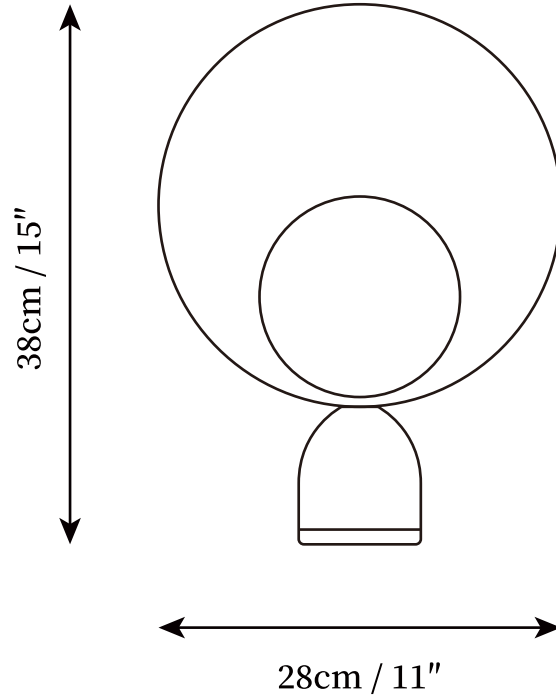

## SPECIFICATION DETAILS

\*For custom options, consult factory for details

<b>Fixture Dimensions</b>	D 11" x H 15"
<b>Light source</b>	Integrated LED
<b>Wattage</b>	~6W
<b>Voltage</b>	AC 110-240V
<b>Dimming</b>	Not supported
<b>CRI(Ra)</b>	90+CRI
<b>Control method</b>	In line ON / OFF switch.
<b>LED Rated Life</b>	30000 hours
<b>Color Temperature</b>	Warm Light (3000K), Neutral Light (4000K), Cool Light (6000K)
<b>Finishes</b>	Gray+Gray, Gray+Pink, Gray+Blue, Gray+Purple
<b>Shade Details</b>	Gray+Gray, Gray+Pink, Gray+Blue, Gray+Purple
<b>Material</b>	Aluminum, Metal
<b>Cord Length</b>	Supplied with switched plug cord, length ~59" (150cm).