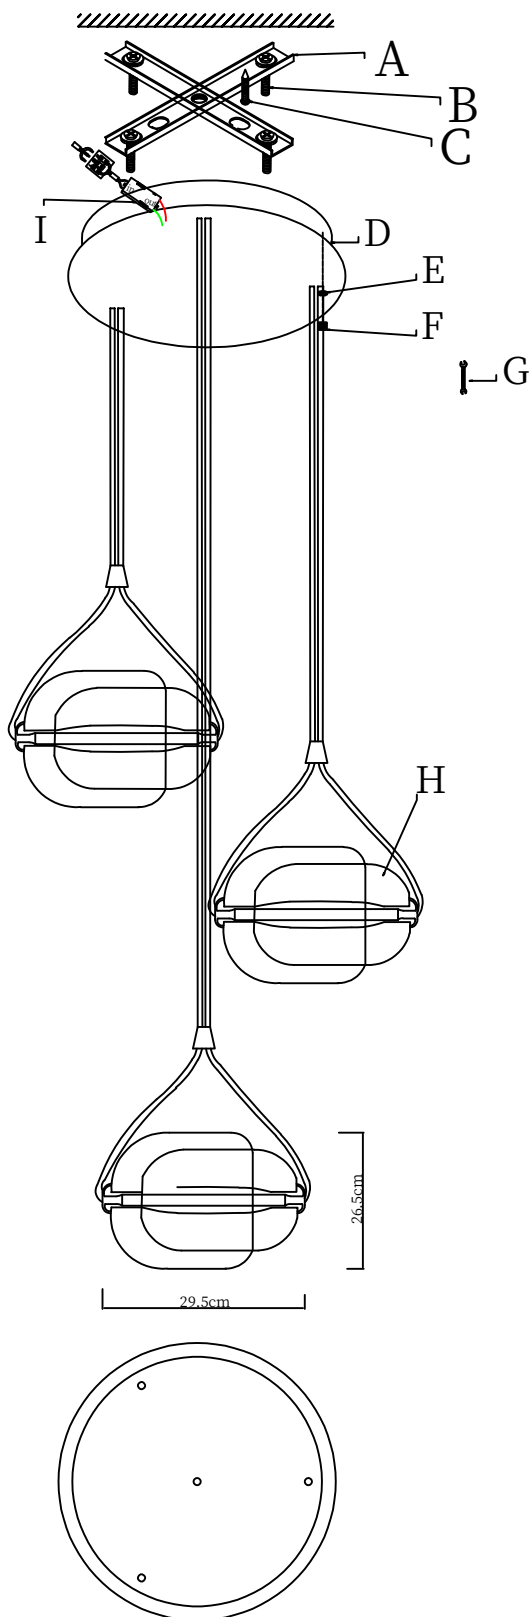

Installation Hardware Kit

①

②

③

④

(A) Lamp Body

(B) Drive

- (A) Mounting Plate(1)
- (B) Connection Rods(4)
- (C) Mounting Screws(4)
- (D) Canopy(1)
- (E) Nuts(4)
- (F) Caps(4)
- (G) T-Wrench(1)
- (H) Lamp Body
- (I) Drive

Installation Hardware Kit			
①	②	③	④
			

- (A) Mounting Plate(1)
- (B) Connection Rods(4)
- (C) Mounting Screws(4)
- (D) Canopy(1)
- (E) Nuts(4)
- (F) Caps(4)
- (G) T-Wrench(1)
- (H) Lamp Body
- (I) Drive

Installation Hardware Kit			
①	②	③	④
