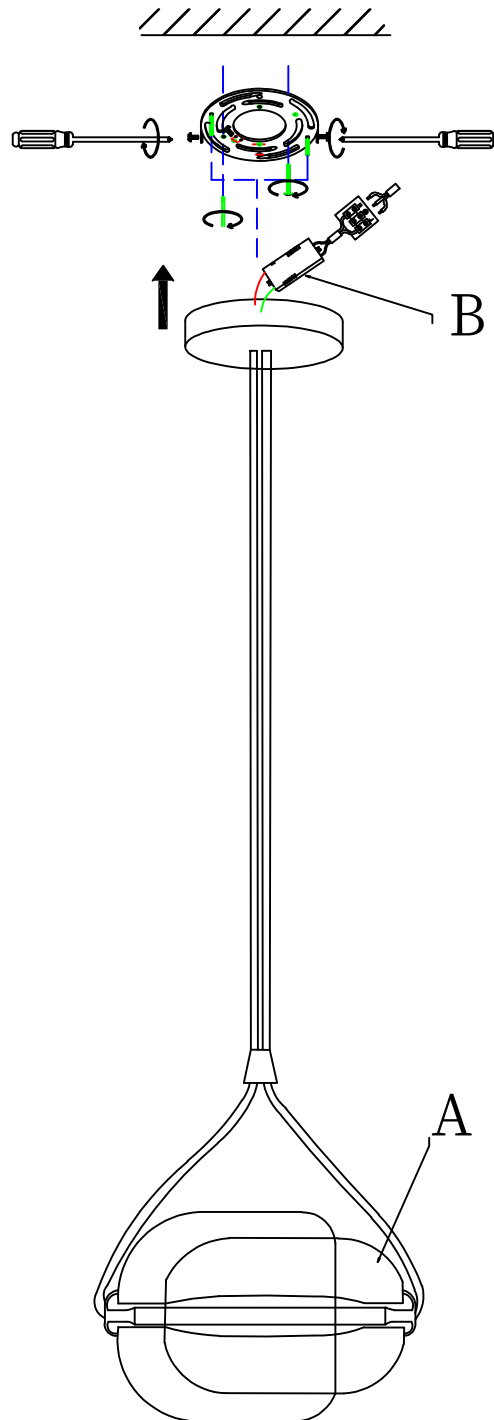

Installation Hardware Kit

①

②

③

④

(A) Lamp Body

(B) Drive

- (A) Mounting Plate(1)
- (B) Connection Rods(4)
- (C) Mounting Screws(4)
- (D) Canopy(1)
- (E) Nuts(4)
- (F) Caps(4)
- (G) T-Wrench(1)
- (H) Lamp Body
- (I) Drive

Installation Hardware Kit			
①	②	③	④
			

- (A) Mounting Plate(1)
- (B) Connection Rods(4)
- (C) Mounting Screws(4)
- (D) Canopy(1)
- (E) Nuts(4)
- (F) Caps(4)
- (G) T-Wrench(1)
- (H) Lamp Body
- (I) Drive

Installation Hardware Kit			
①	②	③	④
