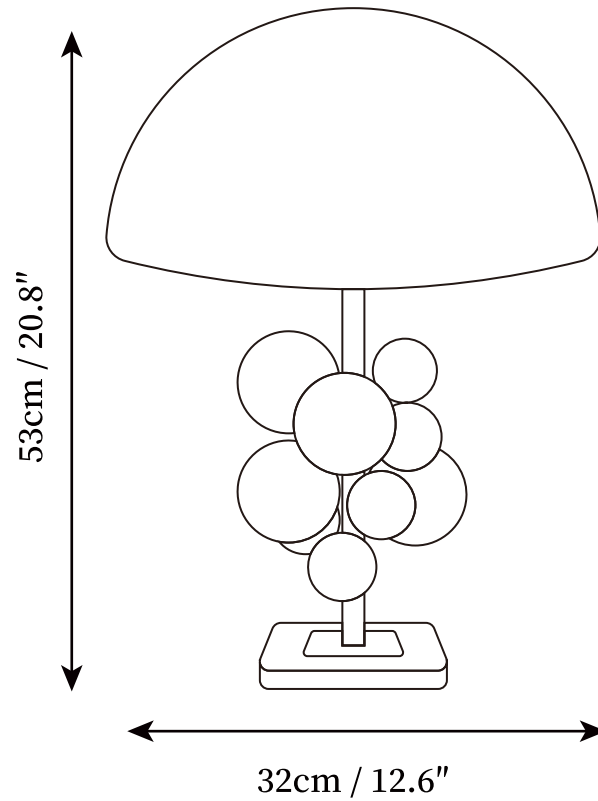

SPECIFICATION SHEET

SPECIFICATION DETAILS

*For custom options, consult factory for details

Fixture Dimensions	D 12.6" x H 20.8"
Light source	E26 or E27 (bulb not included)
Wattage	MAX 40W incandescent bulb or LED equivalent.
Voltage	AC 110-240V
Dimming	Compatible with dimmable bulbs (bulb not included)
Control method	In line ON / OFF switch.
Finishes	White marble & Gold.
Shade Details	Clear, Multicolor.
Material	Marble, Metal, Steel, Glass spheres
Cord Length	Supplied with switched plug cord, length ~59" (150cm).