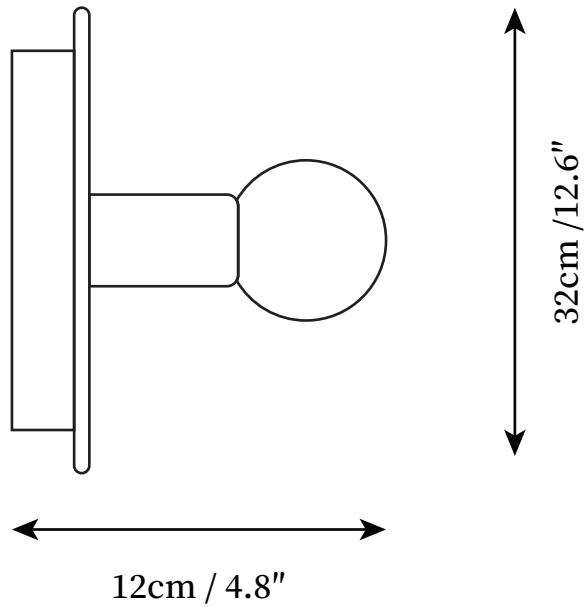

SPECIFICATION SHEET

SPECIFICATION DETAILS

*For custom options, consult factory for details

Fixture Dimensions	D 12.6" x H 4.8"
Light source	E27
Wattage	40W
Voltage	AC 110-240V
Color Temperature	Based on the purchase of light bulbs
CRI(Ra)	80CRI
Mounting	Wall
Driver Required	NO
Optional Color Temps	Buy bulbs as needed
LED Rated Life	Based on bulb life (we do not supply bulbs)
Dimming	Dimming is not supported
Finishes	Black, White, Brass
Shade Details	White
Material	Brass or Powder-coated Steel body
Wire Length	59"
Wire Type	Wire with switch plug