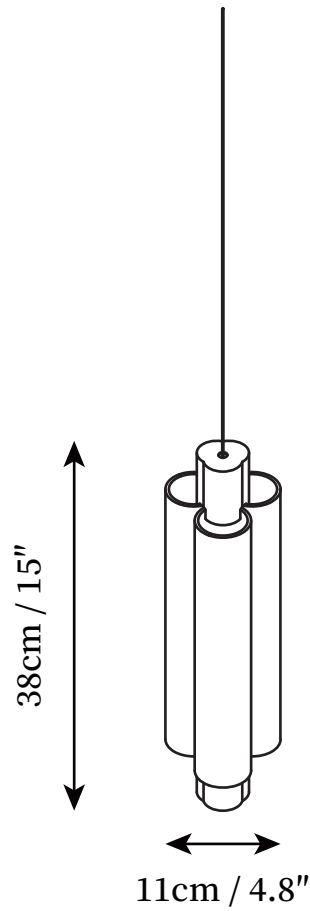

## SPECIFICATION DETAILS

\*For custom options, consult factory for details

<b>Fixture Dimensions</b>	D 4.8" x H 15"
<b>Light source</b>	Integrated LED
<b>Wattage</b>	~24W
<b>Voltage</b>	AC 110-240V
<b>Color Temperature</b>	3000K
<b>CRI(Ra)</b>	80CRI
<b>Mounting</b>	Ceiling
<b>Driver Required</b>	Yes
<b>Optional Color Temps</b>	Warm White (3000K), Cool White (6000K), Daylight (4000K)
<b>LED Rated Life</b>	30000 hours
<b>Dimming</b>	Dimming is not supported
<b>Finishes</b>	Black, Gold
<b>Shade Details</b>	White
<b>Material</b>	Metal, Aluminum alloy, Acrylic
<b>Wire Length</b>	59"
<b>Wire Type</b>	Black Coaxial Wire

## SPECIFICATION DETAILS

\*For custom options, consult factory for details

<b>Fixture Dimensions</b>	D 4.8" x H 28"
<b>Light source</b>	Integrated LED
<b>Wattage</b>	~24W
<b>Voltage</b>	AC 110-240V
<b>Color Temperature</b>	3000K
<b>CRI(Ra)</b>	80CRI
<b>Mounting</b>	Ceiling
<b>Driver Required</b>	Yes
<b>Optional Color Temps</b>	Warm White (3000K), Cool White (6000K), Daylight (4000K)
<b>LED Rated Life</b>	30000 hours
<b>Dimming</b>	Dimming is not supported
<b>Finishes</b>	Black, Gold
<b>Shade Details</b>	White
<b>Material</b>	Metal, Aluminum alloy, Acrylic
<b>Wire Length</b>	59"
<b>Wire Type</b>	Black Coaxial Wire