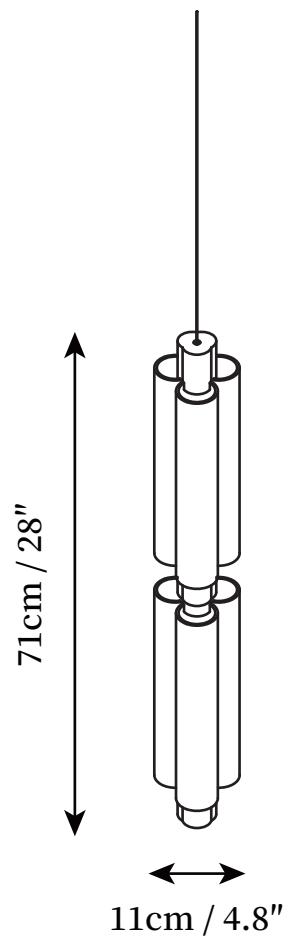

## SPECIFICATION DETAILS

\*For custom options, consult factory for details

<b>Fixture Dimensions</b>	D 4.8" x H 15"
<b>Light source</b>	Integrated LED
<b>Wattage</b>	~24W
<b>Voltage</b>	AC 110-240V
<b>Color Temperature</b>	3000K
<b>CRI(Ra)</b>	80CRI
<b>Mounting</b>	Ceiling
<b>Driver Required</b>	Yes
<b>Optional Color Temps</b>	Warm White (3000K), Cool White (6000K), Daylight (4000K)
<b>LED Rated Life</b>	30000 hours
<b>Dimming</b>	Dimming is not supported
<b>Finishes</b>	Black, Gold
<b>Shade Details</b>	White
<b>Material</b>	Metal, Aluminum alloy, Acrylic
<b>Wire Length</b>	59"
<b>Wire Type</b>	Black Coaxial Wire

## SPECIFICATION DETAILS

\*For custom options, consult factory for details

<b>Fixture Dimensions</b>	D 4.8" x H 28"
<b>Light source</b>	Integrated LED
<b>Wattage</b>	~24W
<b>Voltage</b>	AC 110-240V
<b>Color Temperature</b>	3000K
<b>CRI(Ra)</b>	80CRI
<b>Mounting</b>	Ceiling
<b>Driver Required</b>	Yes
<b>Optional Color Temps</b>	Warm White (3000K), Cool White (6000K), Daylight (4000K)
<b>LED Rated Life</b>	30000 hours
<b>Dimming</b>	Dimming is not supported
<b>Finishes</b>	Black, Gold
<b>Shade Details</b>	White
<b>Material</b>	Metal, Aluminum alloy, Acrylic
<b>Wire Length</b>	59"
<b>Wire Type</b>	Black Coaxial Wire