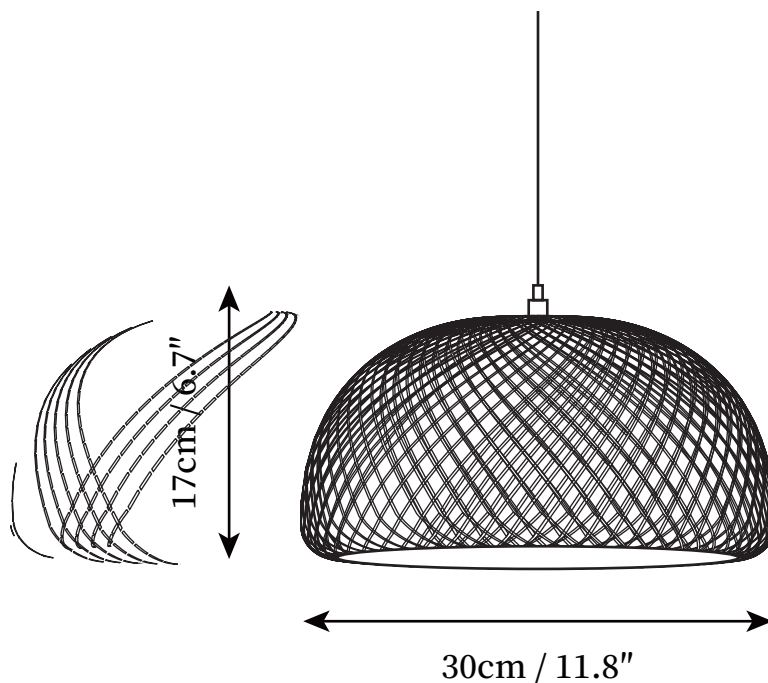

## SPECIFICATION DETAILS

\*For custom options, consult factory for details

<b>Fixture Dimensions</b>	D 11.8" x H 6.7"
<b>Light source</b>	E27
<b>Wattage</b>	40W
<b>Voltage</b>	AC 110-240V
<b>Color Temperature</b>	Based on the purchase of light bulbs
<b>CRI(Ra)</b>	80CRI
<b>Mounting</b>	Ceiling
<b>Driver Required</b>	NO
<b>Optional Color Temps</b>	Buy bulbs as needed
<b>LED Rated Life</b>	Based on bulb life (we do not supply bulbs)
<b>Dimming</b>	Dimming is not supported
<b>Finishes</b>	Natural material color
<b>Shade Details</b>	Natural material color
<b>Material</b>	Metal, Iron, Bamboo
<b>Wire Length</b>	59"
<b>Wire Type</b>	Transparent Coaxial Wire

## SPECIFICATION DETAILS

\*For custom options, consult factory for details

<b>Fixture Dimensions</b>	D 15" x H 7.9"
<b>Light source</b>	E27
<b>Wattage</b>	40W
<b>Voltage</b>	AC 110-240V
<b>Color Temperature</b>	Based on the purchase of light bulbs
<b>CRI(Ra)</b>	80CRI
<b>Mounting</b>	Ceiling
<b>Driver Required</b>	NO
<b>Optional Color Temps</b>	Buy bulbs as needed
<b>LED Rated Life</b>	Based on bulb life (we do not supply bulbs)
<b>Dimming</b>	Dimming is not supported
<b>Finishes</b>	Natural material color
<b>Shade Details</b>	Natural material color
<b>Material</b>	Metal, Iron, Bamboo
<b>Wire Length</b>	59"
<b>Wire Type</b>	Transparent Coaxial Wire

## SPECIFICATION DETAILS

\*For custom options, consult factory for details

<b>Fixture Dimensions</b>	D 17.7" x H 9.1"
<b>Light source</b>	E27
<b>Wattage</b>	40W
<b>Voltage</b>	AC 110-240V
<b>Color Temperature</b>	Based on the purchase of light bulbs
<b>CRI(Ra)</b>	80CRI
<b>Mounting</b>	Ceiling
<b>Driver Required</b>	NO
<b>Optional Color Temps</b>	Buy bulbs as needed
<b>LED Rated Life</b>	Based on bulb life (we do not supply bulbs)
<b>Dimming</b>	Dimming is not supported
<b>Finishes</b>	Natural material color
<b>Shade Details</b>	Natural material color
<b>Material</b>	Metal, Iron, Bamboo
<b>Wire Length</b>	59"
<b>Wire Type</b>	Transparent Coaxial Wire