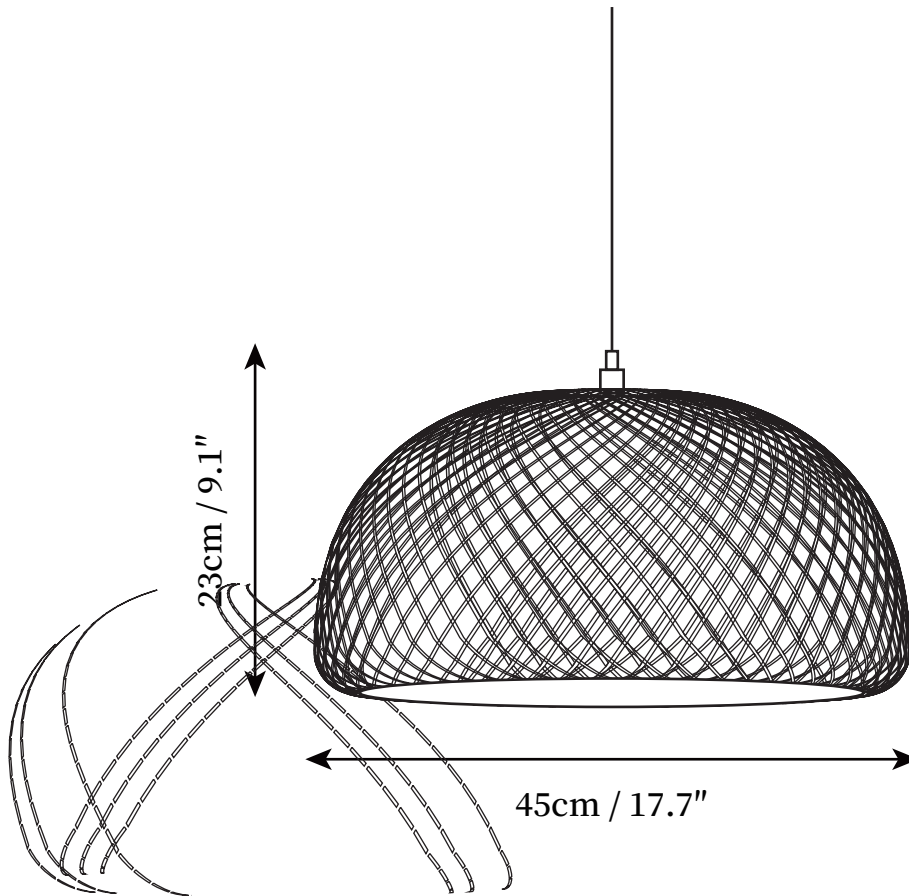

## SPECIFICATION DETAILS

\*For custom options, consult factory for details

<b>Fixture Dimensions</b>	D 11.8" x H 6.7"
<b>Light source</b>	E27
<b>Wattage</b>	40W
<b>Voltage</b>	AC 110-240V
<b>Color Temperature</b>	Based on the purchase of light bulbs
<b>CRI(Ra)</b>	80CRI
<b>Mounting</b>	Ceiling
<b>Driver Required</b>	NO
<b>Optional Color Temps</b>	Buy bulbs as needed
<b>LED Rated Life</b>	Based on bulb life (we do not supply bulbs)
<b>Dimming</b>	Dimming is not supported
<b>Finishes</b>	Natural material color
<b>Shade Details</b>	Natural material color
<b>Material</b>	Metal, Iron, Bamboo
<b>Wire Length</b>	59"
<b>Wire Type</b>	Transparent Coaxial Wire

## SPECIFICATION DETAILS

\*For custom options, consult factory for details

<b>Fixture Dimensions</b>	D 15" x H 7.9"
<b>Light source</b>	E27
<b>Wattage</b>	40W
<b>Voltage</b>	AC 110-240V
<b>Color Temperature</b>	Based on the purchase of light bulbs
<b>CRI(Ra)</b>	80CRI
<b>Mounting</b>	Ceiling
<b>Driver Required</b>	NO
<b>Optional Color Temps</b>	Buy bulbs as needed
<b>LED Rated Life</b>	Based on bulb life (we do not supply bulbs)
<b>Dimming</b>	Dimming is not supported
<b>Finishes</b>	Natural material color
<b>Shade Details</b>	Natural material color
<b>Material</b>	Metal, Iron, Bamboo
<b>Wire Length</b>	59"
<b>Wire Type</b>	Transparent Coaxial Wire

## SPECIFICATION DETAILS

\*For custom options, consult factory for details

<b>Fixture Dimensions</b>	D 17.7" x H 9.1"
<b>Light source</b>	E27
<b>Wattage</b>	40W
<b>Voltage</b>	AC 110-240V
<b>Color Temperature</b>	Based on the purchase of light bulbs
<b>CRI(Ra)</b>	80CRI
<b>Mounting</b>	Ceiling
<b>Driver Required</b>	NO
<b>Optional Color Temps</b>	Buy bulbs as needed
<b>LED Rated Life</b>	Based on bulb life (we do not supply bulbs)
<b>Dimming</b>	Dimming is not supported
<b>Finishes</b>	Natural material color
<b>Shade Details</b>	Natural material color
<b>Material</b>	Metal, Iron, Bamboo
<b>Wire Length</b>	59"
<b>Wire Type</b>	Transparent Coaxial Wire