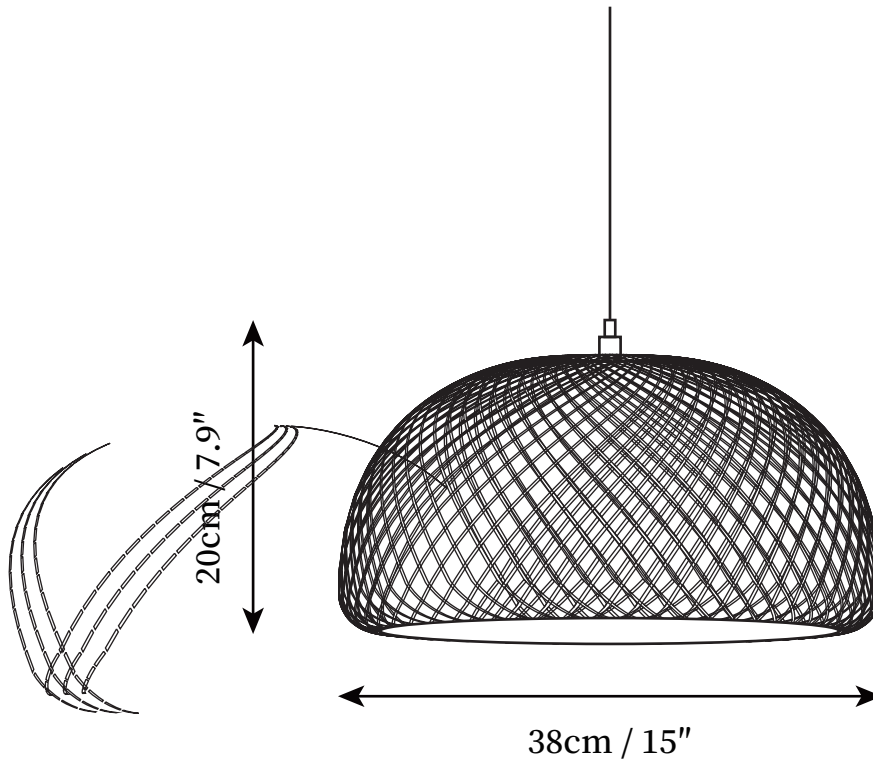

## SPECIFICATION DETAILS

\*For custom options, consult factory for details

<b>Fixture Dimensions</b>	D 11.8" x H 6.7"
<b>Light source</b>	E27
<b>Wattage</b>	40W
<b>Voltage</b>	AC 110-240V
<b>Color Temperature</b>	Based on the purchase of light bulbs
<b>CRI(Ra)</b>	80CRI
<b>Mounting</b>	Ceiling
<b>Driver Required</b>	NO
<b>Optional Color Temps</b>	Buy bulbs as needed
<b>LED Rated Life</b>	Based on bulb life (we do not supply bulbs)
<b>Dimming</b>	Dimming is not supported
<b>Finishes</b>	Natural material color
<b>Shade Details</b>	Natural material color
<b>Material</b>	Metal, Iron, Bamboo
<b>Wire Length</b>	59"
<b>Wire Type</b>	Transparent Coaxial Wire

## SPECIFICATION DETAILS

\*For custom options, consult factory for details

<b>Fixture Dimensions</b>	D 15" x H 7.9"
<b>Light source</b>	E27
<b>Wattage</b>	40W
<b>Voltage</b>	AC 110-240V
<b>Color Temperature</b>	Based on the purchase of light bulbs
<b>CRI(Ra)</b>	80CRI
<b>Mounting</b>	Ceiling
<b>Driver Required</b>	NO
<b>Optional Color Temps</b>	Buy bulbs as needed
<b>LED Rated Life</b>	Based on bulb life (we do not supply bulbs)
<b>Dimming</b>	Dimming is not supported
<b>Finishes</b>	Natural material color
<b>Shade Details</b>	Natural material color
<b>Material</b>	Metal, Iron, Bamboo
<b>Wire Length</b>	59"
<b>Wire Type</b>	Transparent Coaxial Wire

## SPECIFICATION DETAILS

\*For custom options, consult factory for details

<b>Fixture Dimensions</b>	D 17.7" x H 9.1"
<b>Light source</b>	E27
<b>Wattage</b>	40W
<b>Voltage</b>	AC 110-240V
<b>Color Temperature</b>	Based on the purchase of light bulbs
<b>CRI(Ra)</b>	80CRI
<b>Mounting</b>	Ceiling
<b>Driver Required</b>	NO
<b>Optional Color Temps</b>	Buy bulbs as needed
<b>LED Rated Life</b>	Based on bulb life (we do not supply bulbs)
<b>Dimming</b>	Dimming is not supported
<b>Finishes</b>	Natural material color
<b>Shade Details</b>	Natural material color
<b>Material</b>	Metal, Iron, Bamboo
<b>Wire Length</b>	59"
<b>Wire Type</b>	Transparent Coaxial Wire