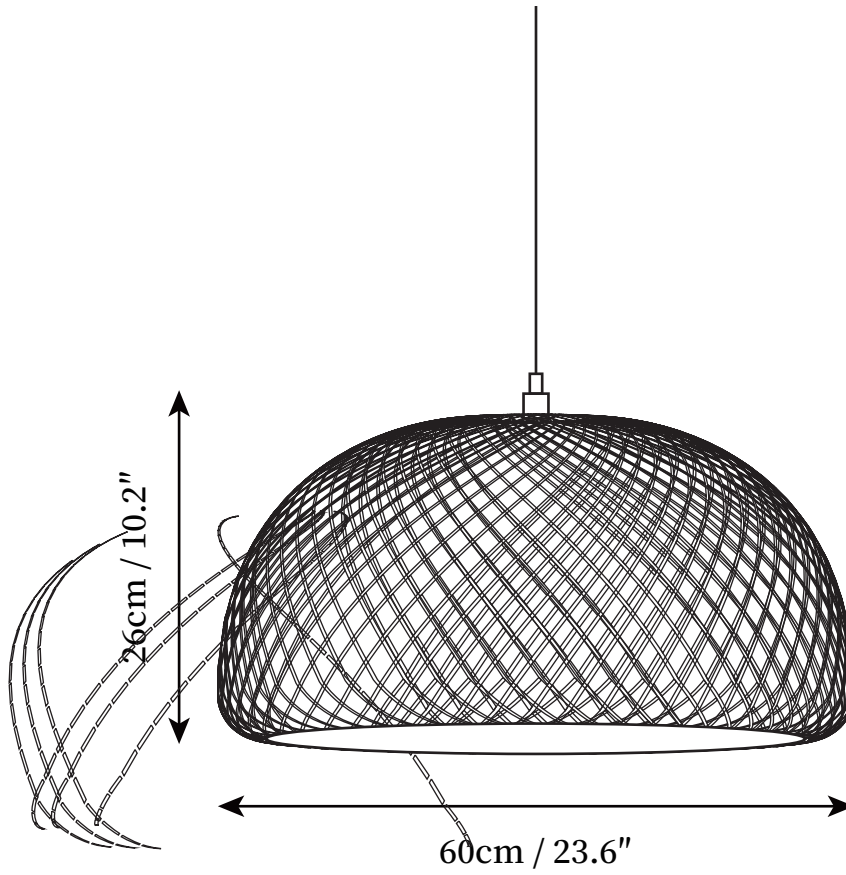

SPECIFICATION SHEET

SPECIFICATION DETAILS

*For custom options, consult factory for details

Fixture Dimensions	D 23.6" x H 10.2"
Light source	E27
Wattage	40W
Voltage	AC 110-240V
Color Temperature	Based on the purchase of light bulbs
CRI(Ra)	80CRI
Mounting	Ceiling
Driver Required	NO
Optional Color Temps	Buy bulbs as needed
LED Rated Life	Based on bulb life (we do not supply bulbs)
Dimming	Dimming is not supported
Finishes	Natural material color
Shade Details	Natural material color
Material	Metal, Iron, Bamboo
Wire Length	59"
Wire Type	Transparent Coaxial Wire