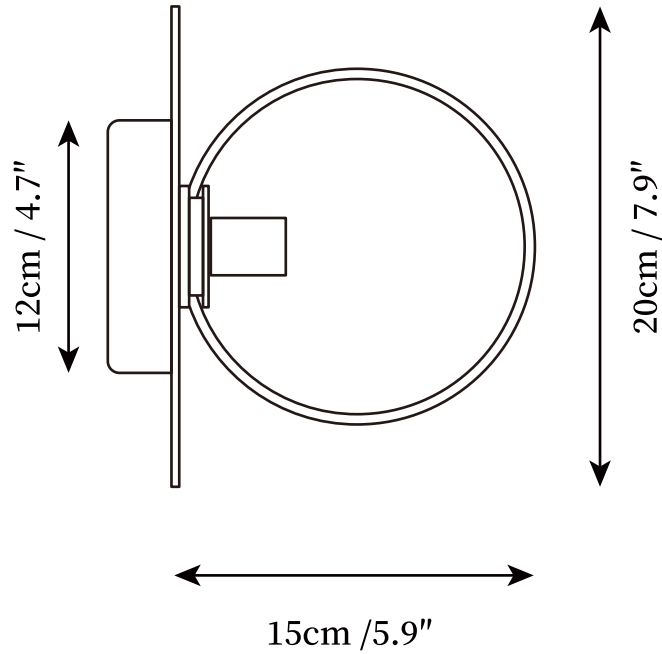

SPECIFICATION SHEET

SPECIFICATION DETAILS

*For custom options, consult factory for details

| | |
|---------------------------|-----------------------------------------------------|
| Fixture Dimensions | D 5.9" x H 7.9" |
| Light source | G9. (bulb not included) |
| Wattage | ~ 5W incandescent bulb or LED equivalent. |
| Voltage | AC 110-240V |
| Mounting | Hardwired. |
| Dimming | Compatible with dimmable bulbs (bulb not included) |
| Control method | Compatible with common wall switches (not included) |
| Finishes | Brass, Black |
| Shade Details | White, Clear |
| Material | Metal, Brass, Glass. |