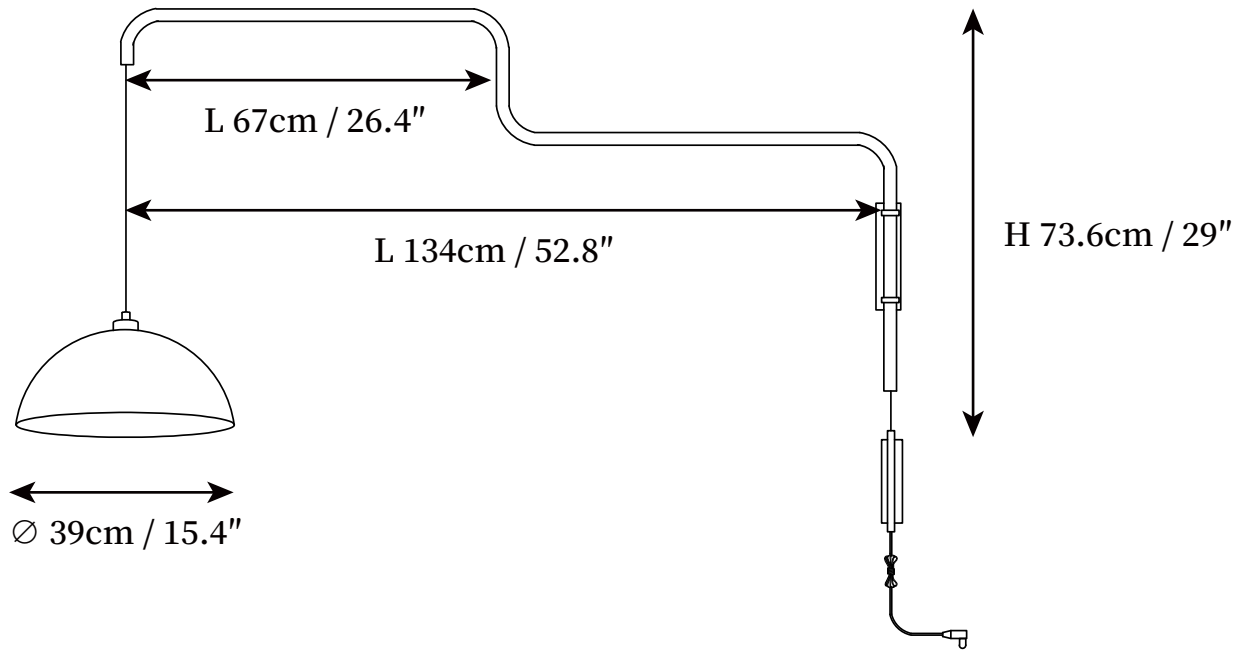

SPECIFICATION SHEET

SPECIFICATION DETAILS

*For custom options, consult factory for details

Fixture Dimensions	Ø 15.4" x H 29"
Light source	E26 or E27 (bulb not included)
Wattage	MAX 40W incandescent bulb or LED equivalent.
Voltage	AC 110-240V
Dimming	Compatible with dimmable bulbs (bulb not included)
Control method	In line ON / OFF switch.
Finishes	Red, White, Black.
Shade Details	Red, White.
Cord Length	Supplied with switched plug cord, length ~59" (150cm).
Material	Metal.