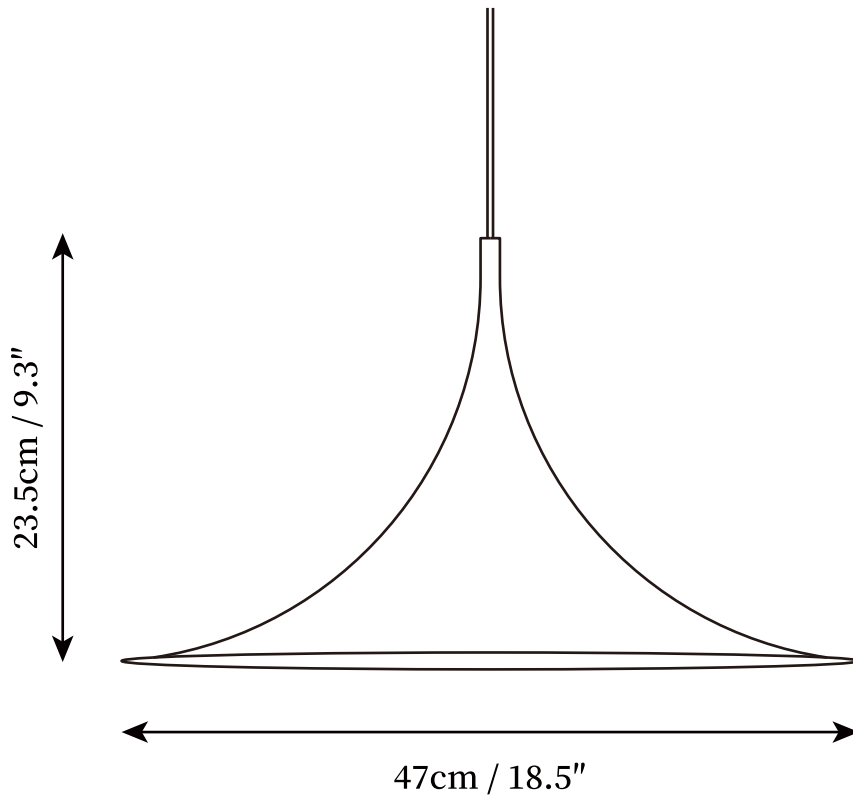

SPECIFICATION SHEET

SPECIFICATION DETAILS

*For custom options, consult factory for details

Fixture Dimensions	D 14.9" x H 5.9"
Light source	E26 or E27. (bulb not included).
Wattage	MAX 40W incandescent bulb or LED equivalent.
Voltage	AC 110-240V
Mounting	Hardwired.
Dimming	Compatible with dimmable bulbs (bulb not included)
Control method	Compatible with common wall switches (not included)
Finishes	White, Black, Gold, Chrome, Orange, Yellow, Beige.
Shade Details	White, Black, Gold, Chrome, Orange, Yellow, Beige.
Material	Metal, Steel.
Wire Length	The standard length of the cord is 59" (150 cm), the length is adjustable.

SPECIFICATION SHEET

SPECIFICATION DETAILS

*For custom options, consult factory for details

Fixture Dimensions	D 18.5" x H 9.3"
Light source	E26 or E27. (bulb not included).
Wattage	MAX 40W incandescent bulb or LED equivalent.
Voltage	AC 110-240V
Mounting	Hardwired.
Dimming	Compatible with dimmable bulbs (bulb not included)
Control method	Compatible with common wall switches (not included)
Finishes	White, Black, Gold, Chrome, Orange, Yellow, Beige.
Shade Details	White, Black, Gold, Chrome, Orange, Yellow, Beige.
Material	Metal, Steel.
Wire Length	The standard length of the cord is 59" (150 cm), the length is adjustable.