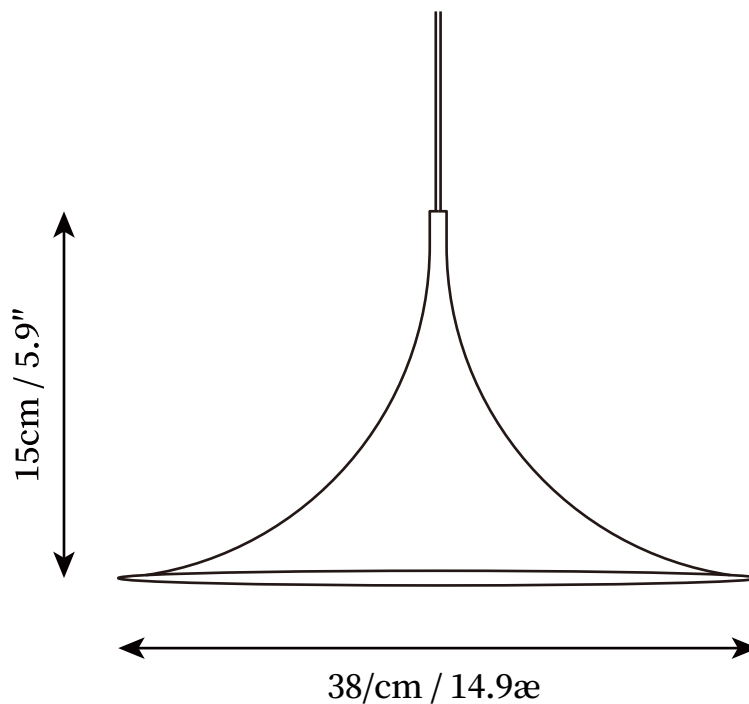

SPECIFICATION SHEET

SPECIFICATION DETAILS

*For custom options, consult factory for details

Fixture Dimensions	D 14.9" x H 5.9"
Light source	E26 or E27. (bulb not included).
Wattage	MAX 40W incandescent bulb or LED equivalent.
Voltage	AC 110-240V
Mounting	Hardwired.
Dimming	Compatible with dimmable bulbs (bulb not included)
Control method	Compatible with common wall switches (not included)
Finishes	White, Black, Gold, Chrome, Orange, Yellow, Beige.
Shade Details	White, Black, Gold, Chrome, Orange, Yellow, Beige.
Material	Metal, Steel.
Wire Length	The standard length of the cord is 59" (150 cm), the length is adjustable.

SPECIFICATION SHEET

SPECIFICATION DETAILS

*For custom options, consult factory for details

Fixture Dimensions	D 18.5" x H 9.3"
Light source	E26 or E27. (bulb not included).
Wattage	MAX 40W incandescent bulb or LED equivalent.
Voltage	AC 110-240V
Mounting	Hardwired.
Dimming	Compatible with dimmable bulbs (bulb not included)
Control method	Compatible with common wall switches (not included)
Finishes	White, Black, Gold, Chrome, Orange, Yellow, Beige.
Shade Details	White, Black, Gold, Chrome, Orange, Yellow, Beige.
Material	Metal, Steel.
Wire Length	The standard length of the cord is 59" (150 cm), the length is adjustable.